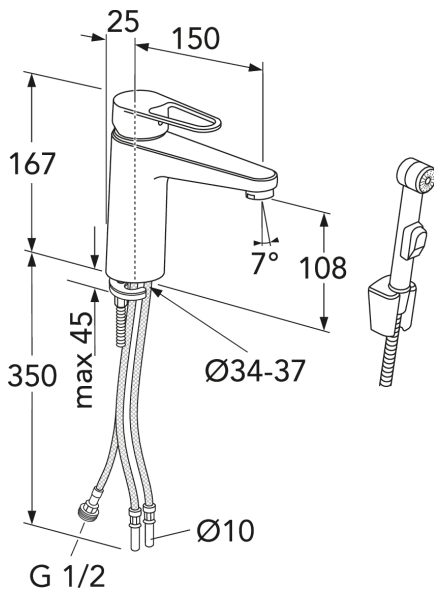

QUICK FIT

- Easy grip lever with clear colour marking for hot and cold
- Soft move, technology for smooth and precise handling
- Patented quick fixation nut for easy installation

Article numbers

Art-no.
GB41216145

EAN
7393792235068

Packaging information

Length: 295 mm | Width: 290 mm | Height: 75 mm

Weight: 1.9 kg

Weight: 1 pc

Assembling & Care

Prior to installation the lines must be flushed up to the faucet. The faucet is connected with the cold water line on the right and the hot water line on the left. Water pressure: max 1000 kPa, min 50kPa. Hot water temperature: max 70°C, min 45°C. Please note that we are not liable for damage resulting from improper installation.

Energy labeling and certifications

Technical information

- Max. tap capacity (at 300 kPa): 0,074 l/s
- Standard connection dimension: 10mm

Spare parts

ExplodedView Nautic 2_washbasin
(Rev 1. 2021-01-21)

No.	Product	Art-no.
1	Lever, New Nautic 2021-->	GB41639803 01
2	Cover	GB41639523 01
3	Nut - ceramic package	GB41639522 01
4	Ceramic package	GB41637393
5	Ceramic Cartridge	GB41639567 01
6	Aerator	GB41630131 01
7	Aerator	GB41639565 01
8	Aerator	GB41639171 01
9	SoftPex hose	GB41639279 02
10	SoftPex hose	GB41638721 02
11	SoftPex hose	GB41638708 02
12	Mounting kit New Nautic	GB41639936 01
13	Softpex hose 300 mm	GB41638720 01
14	Shower hose, Biflex	GB41636263 00
15	Hand shower	GB41633860 33
16	Hand shower fixing	GB41637575
18	Pushdown valve	GB41636575 01
19	Plug valve	GB41637445
20	Single lever Care	GB41639801 01

GUSTAVSBERG/

FLOW CHART/

Washbasin mixer, energy class A New Nautic

- 1. Max flow
- 2. Side spray
- 3. Optional aerator GB41638662 10

- 4. Optional aerator GB41638663 10

1. Max flow

- Flowrate at 300 kPa:	0,074 l/s
- Pressure at flow 0,1 l/s:	N/A
- Pressure at flow 0,2 l/s:	N/A
- Pressure at flow 0,33 l/s:	N/A