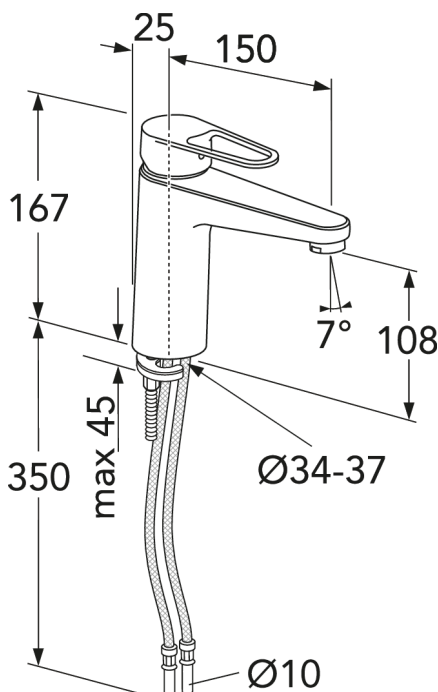

## Packaging information

Length: 295 mm | Width: 290 mm | Height: 75 mm

Weight: 1.5 kg

Weight: 1 pc

## Assembling & Care

Prior to installation the lines must be flushed up to the faucet. The faucet is connected with the cold water line on the right and the hot water line on the left. Water pressure: max 1000 kPa, min 50kPa. Hot water temperature: max 70°C, min 45°C. Please note that we are not liable for damage resulting from improper installation.

## Technical information

- Max. tap capacity (at 300 kPa): 0,074 l/s
- CO2 Footprint: 6.66 kg
- Standard connection dimension: 10mm