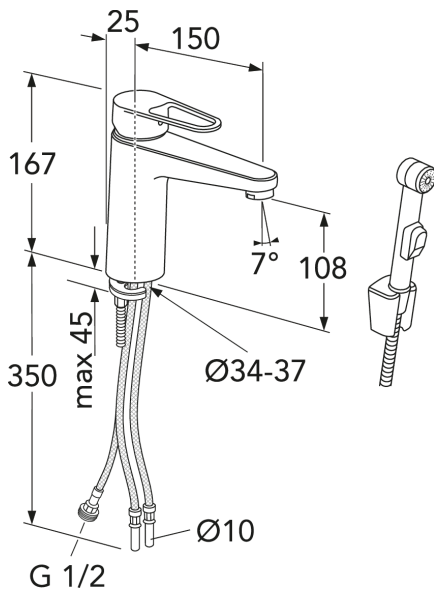

QUICK FIT

- Contains less than 0.1% lead
- Energy Class A
- Cold-start, only cold water when the lever is in straight forward position

Article numbers

Art-no.
GB412161450

EAN
7393792235051

Packaging information

Length: 295 mm | Width: 290 mm | Height: 75 mm

Weight: 1.9 kg

Weight: 1 pc

Assembling & Care

Prior to installation the lines must be flushed up to the faucet. The faucet is connected with the cold water line on the right and the hot water line on the left. Water pressure: max 1000 kPa, min 50kPa. Hot water temperature: max 70°C, min 45°C. Please note that we are not liable for damage resulting from improper installation.

Energy labeling and certifications

Technical information

- Max. tap capacity (at 300 kPa): 0,074 l/s
- Standard connection dimension: 10mm

Spare parts

No.	Product	Art-no.
1	Lever, New Nautic 2021-->	GB41639803 01
2	Cover	GB41639523 01
3	Nut - ceramic package	GB41639522 01
4	Ceramic package	GB41637393
5	Ceramic Cartridge	GB41639567 01
6	Aerator	GB41630131 01
7	Aerator	GB41639565 01
8	Aerator	GB41639171 01
9	SoftPex hose	GB41639279 02
10	SoftPex hose	GB41638721 02
11	SoftPex hose	GB41638708 02
12	Mounting kit New Nautic	GB41639936 01
13	Softpex hose 300 mm	GB41638720 01
14	Shower hose, Biflex	GB41636263 00
15	Hand shower	GB41633860 33
16	Hand shower fixing	GB41637575
18	Pushdown valve	GB41636575 01
19	Plug valve	GB41637445
20	Single lever Care	GB41639801 01

GUSTAVSBERG/

FLOW CHART/

Washbasin mixer, energy class A New Nautic

- 1. Max flow
- 2. Side spray
- 3. Optional aerator GB41638662 10

- 4. Optional aerator GB41638663 10

1. Max flow

- Flowrate at 300 kPa:	0,074 l/s
- Pressure at flow 0,1 l/s:	N/A
- Pressure at flow 0,2 l/s:	N/A
- Pressure at flow 0,33 l/s:	N/A