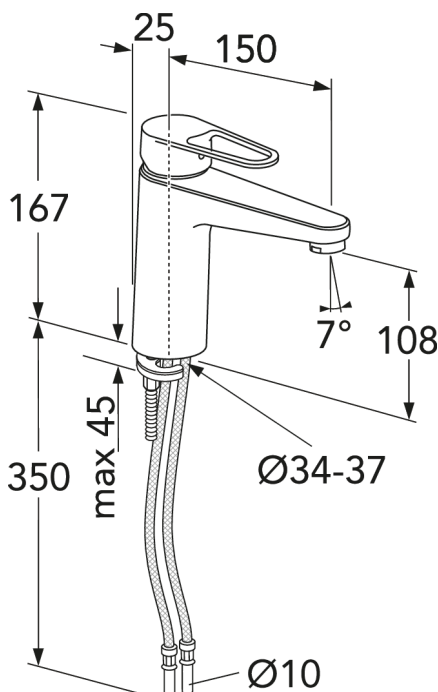

## Packaging information

Length: 295 mm | Width: 290 mm | Height: 75 mm

Weight: 1.5 kg

Weight: 1 pc

## Assembling & Care

Prior to installation the lines must be flushed up to the faucet. The faucet is connected with the cold water line on the right and the hot water line on the left. Water pressure: max 1000 kPa, min 50kPa. Hot water temperature: max 70°C, min 45°C. Please note that we are not liable for damage resulting from improper installation.

## Technical information

- Max. tap capacity (at 300 kPa): 0,074 l/s
- Standard connection dimension: 10mm