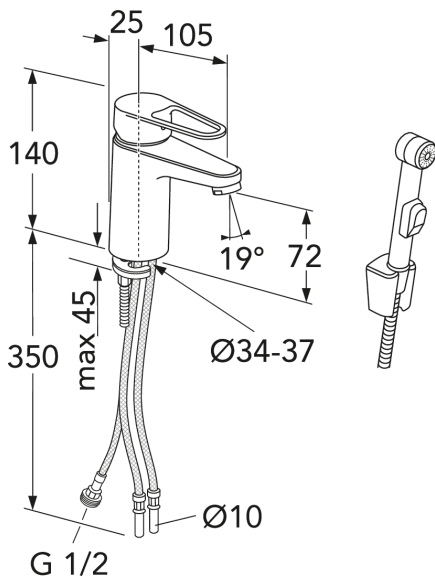

Article numbers

Art-no.
GB412161470

EAN
7393792234986

Packaging information

Length: 295 mm | Width: 290 mm | Height: 75 mm

Weight: 1.7 kg

Weight: 1 pc

Assembling & Care

Prior to installation the lines must be flushed up to the faucet. The faucet is connected with the cold water line on the right and the hot water line on the left. Water pressure: max 1000 kPa, min 50kPa. Hot water temperature: max 70°C, min 45°C. Please note that we are not liable for damage resulting from improper installation.

Energy labeling and certifications

Technical information

- Max. tap capacity (at 300 kPa): 0,074 l/s
- CO2 Footprint: 8.4 kg
- Standard connection dimension: 10mm

Spare parts

No.	Product	Art-no.
1	Lever, New Nautic 2021-->	GB41639803 01
2	Cover	GB41639523 01
3	Nut - ceramic package	GB41639522 01
4	Ceramic package	GB41637393
5	Ceramic Cartridge	GB41639567 01
6	Aerator	GB41630131 01
7	Aerator	GB41639565 01
8	Aerator	GB41639171 01
9	SoftPex hose	GB41639279 02
10	SoftPex hose	GB41638721 02
11	SoftPex hose	GB41638708 02
12	Mounting kit New Nautic	GB41639936 01
13	Softpex hose 300 mm	GB41638720 01
14	Shower hose, Biflex	GB41636263 00
15	Hand shower	GB41633860 33
16	Hand shower fixing	GB41637575
18	Pushdown valve	GB41636575 01
19	Plug valve	GB41637445
20	Single lever Care	GB41639801 01

GUSTAVSBERG/

FLOW CHART/

Washbasin mixer, energy class A New Nautic

- 1. Max flow
- 2. Side spray
- 3. Optional aerator GB41638662 10

- 4. Optional aerator GB41638663 10

1. Max flow

- Flowrate at 300 kPa:	0,074 l/s
- Pressure at flow 0,1 l/s:	N/A
- Pressure at flow 0,2 l/s:	N/A
- Pressure at flow 0,33 l/s:	N/A