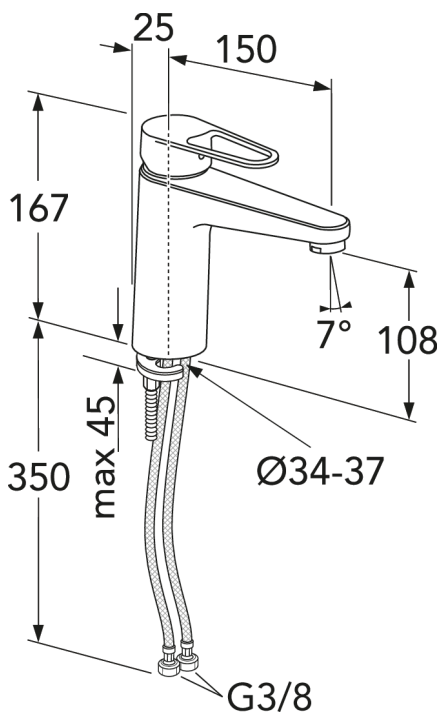

QUICK FIT

- Energy class A
- Cold-start, only cold water when the lever is in straight forward position
- Soft move, technology for smooth and precise handling

Article numbers

Art-no.
GB41216045R

EAN
7393792235099

Packaging information

Length: 295 mm | Width: 290 mm | Height: 75 mm

Weight: 1.5 kg

Weight: 1 pc

Assembling & Care

Prior to installation the lines must be flushed up to the faucet. The faucet is connected with the cold water line on the right and the hot water line on the left. Water pressure: max 1000 kPa, min 50kPa. Hot water temperature: max 70°C, min 45°C. Please note that we are not liable for damage resulting from improper installation.

Energy labeling and certifications

Technical information

- Max. tap capacity (at 300 kPa): 0,074 l/s
- CO2 Footprint: 6.66 kg
- Standard connection dimension: G10

Spare parts

ExplodedView Nautic 2_washbasin
(Rev 1. 2021-01-21)

No.	Product	Art-no.
1	Lever, New Nautic 2021-->	GB41639803 01
2	Cover	GB41639523 01
3	Nut - ceramic package	GB41639522 01
4	Ceramic package	GB41637393
5	Ceramic Cartridge	GB41639567 01
6	Aerator	GB41630131 01
7	Aerator	GB41639565 01
8	Aerator	GB41639171 01
9	SoftPex hose	GB41639279 02
10	SoftPex hose	GB41638721 02
11	SoftPex hose	GB41638708 02
12	Mounting kit New Nautic	GB41639936 01
13	Softpex hose 300 mm	GB41638720 01
14	Shower hose, Biflex	GB41636263 00
15	Hand shower	GB41633860 33
16	Hand shower fixing	GB41637575
18	Pushdown valve	GB41636575 01
19	Plug valve	GB41637445
20	Single lever Care	GB41639801 01