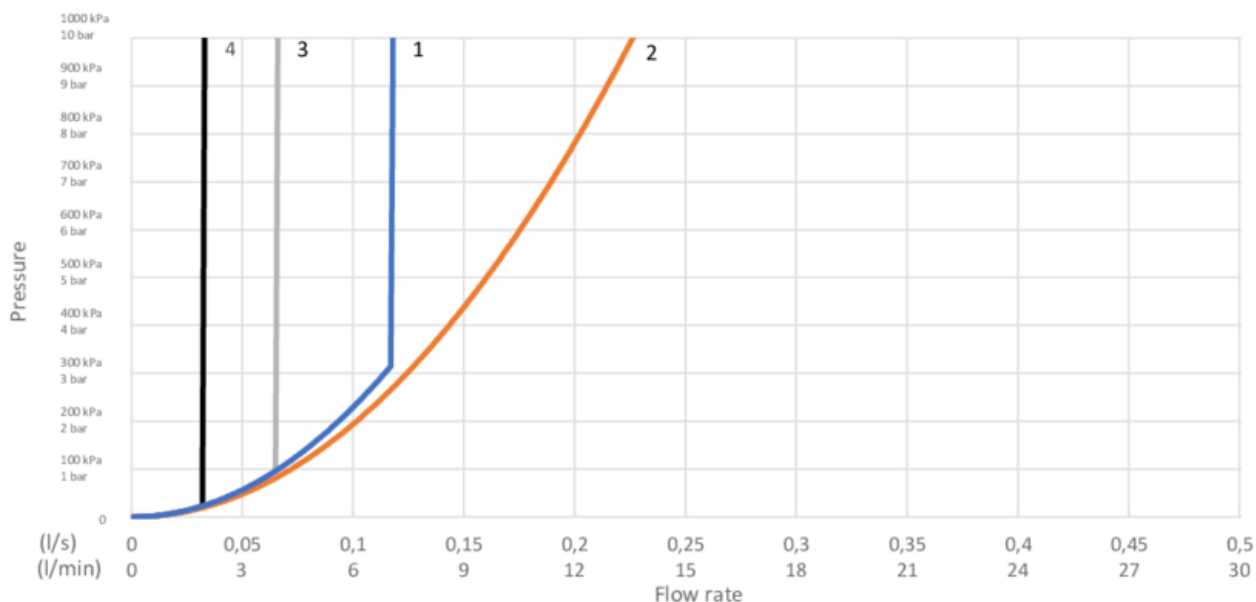

GUSTAVSBERG/

FLOW CHART/

Kitchen mixer, energy class B New Care

1. Max flow
2. Dishwasher shut off valve
3. Optional aerator GB41638662 10
4. Optional aerator GB41638663 10

1. Max flow

- Flowrate at 300 kPa:	0,113 l/s
- Pressure at flow 0,1 l/s:	234 kPa
- Pressure at flow 0,2 l/s:	N/A
- Pressure at flow 0,33 l/s:	N/A

Rev, 2, 2021-01-20 Gustavsberg Labb

Villeroy & Boch Gustavsberg AB / Box 400, 134 29 Gustavsberg / Phone +46 (0)8-570 391 00 / www.gustavsberg.com / info@gustavsberg.com