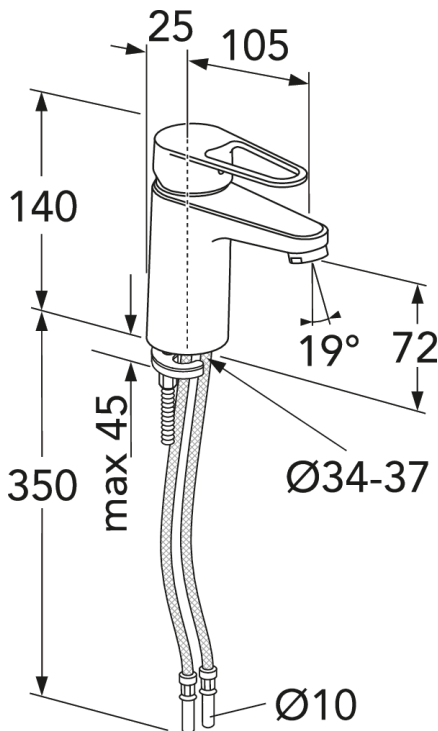

## Packaging information

Length: 225 mm | Width: 205 mm | Height: 70 mm

Weight: 1.2 kg

Weight: 1 pc

## Assembling & Care

Prior to installation the lines must be flushed up to the faucet. The faucet is connected with the cold water line on the right and the hot water line on the left. Water pressure: max 1000 kPa, min 50kPa. Hot water temperature: max 70°C, min 45°C. Please note that we are not liable for damage resulting from improper installation.

## Technical information

- Max. tap capacity (at 300 kPa): 0,074 l/s
- CO2 Footprint: 5.49 kg
- Standard connection dimension: 10mm