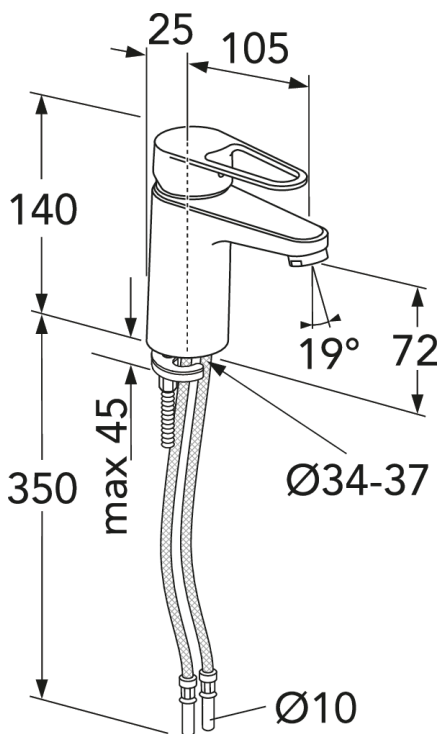

Article numbers

Art-no.
GB41216047060

EAN
7393792235020

Packaging information

Length: 800 mm | Width: 600 mm | Height: 555 mm

Weight: 70 kg

Weight: 60 pc

Assembling & Care

Prior to installation the lines must be flushed up to the faucet. The faucet is connected with the cold water line on the right and the hot water line on the left. Water pressure: max 1000 kPa, min 50kPa. Hot water temperature: max 70°C, min 45°C. Please note that we are not liable for damage resulting from improper installation.

Energy labeling and certifications

Technical information

- Max. tap capacity (at 300 kPa): 0,074 l/s
- CO2 Footprint: 5.49 kg
- Standard connection dimension: 10mm

Spare parts

ExplodedView Nautic 2_washbasin
(Rev 1. 2021-01-21)

No.	Product	Art-no.
1	Lever, New Nautic 2021-->	GB41639803 01
2	Cover	GB41639523 01
3	Nut - ceramic package	GB41639522 01
4	Ceramic package	GB41637393
5	Ceramic Cartridge	GB41639567 01
6	Aerator	GB41630131 01
7	Aerator	GB41639565 01
8	Aerator	GB41639171 01
9	SoftPex hose	GB41639279 02
10	SoftPex hose	GB41638721 02
11	SoftPex hose	GB41638708 02
12	Mounting kit New Nautic	GB41639936 01
13	Softpex hose 300 mm	GB41638720 01
14	Shower hose, Biflex	GB41636263 00
15	Hand shower	GB41633860 33
16	Hand shower fixing	GB41637575
18	Pushdown valve	GB41636575 01
19	Plug valve	GB41637445
20	Nautic lever, Care 2021 -->	GB41639801 01