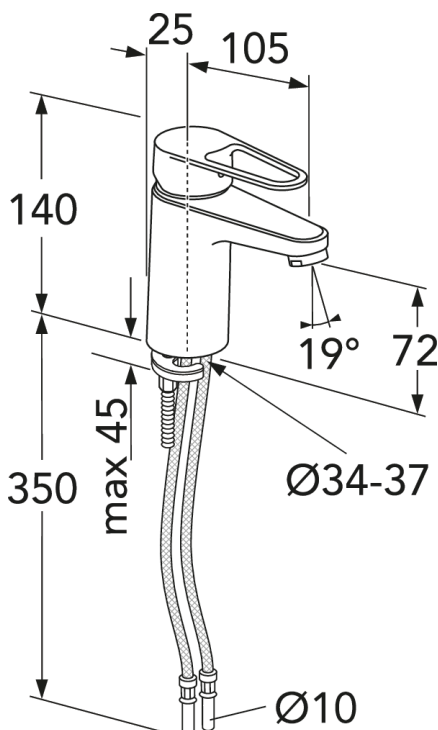

Article numbers

Art-no.
GB41216047060

EAN
7393792235020

Packaging information

Length: 800 mm | Width: 600 mm | Height: 555 mm

Weight: 70 kg

Weight: 60 pc

Assembling & Care

Prior to installation the lines must be flushed up to the faucet. The faucet is connected with the cold water line on the right and the hot water line on the left. Water pressure: max 1000 kPa, min 50kPa. Hot water temperature: max 70°C, min 45°C. Please note that we are not liable for damage resulting from improper installation.

Energy labeling and certifications

Technical information

- Max. tap capacity (at 300 kPa): 0,074 l/s
- CO2 Footprint: 5.49 kg
- Standard connection dimension: 10mm

Spare parts

No.	Product	Art-no.
1	Lever, New Nautic 2021-->	GB41639803 01
2	Cover	GB41639523 01
3	Nut - ceramic package	GB41639522 01
4	Ceramic package	GB41637393
5	Ceramic Cartridge	GB41639567 01
6	Aerator	GB41630131 01
7	Aerator	GB41639565 01
8	Aerator	GB41639171 01
9	SoftPex hose	GB41639279 02
10	SoftPex hose	GB41638721 02
11	SoftPex hose	GB41638708 02
12	Mounting kit New Nautic	GB41639936 01
13	Softpex hose 300 mm	GB41638720 01
14	Shower hose, Biflex	GB41636263 00
15	Hand shower	GB41633860 33
16	Hand shower fixing	GB41637575
18	Pushdown valve	GB41636575 01
19	Plug valve	GB41637445
20	Single lever Care	GB41639801 01

GUSTAVSBERG/

FLOW CHART/

Washbasin mixer, energy class A New Nautic

- 1. Max flow
- 2. Side spray
- 3. Optional aerator GB41638662 10
- 4. Optional aerator GB41638663 10

1. Max flow

- Flowrate at 300 kPa:	0,074 l/s
- Pressure at flow 0,1 l/s:	N/A
- Pressure at flow 0,2 l/s:	N/A
- Pressure at flow 0,33 l/s:	N/A