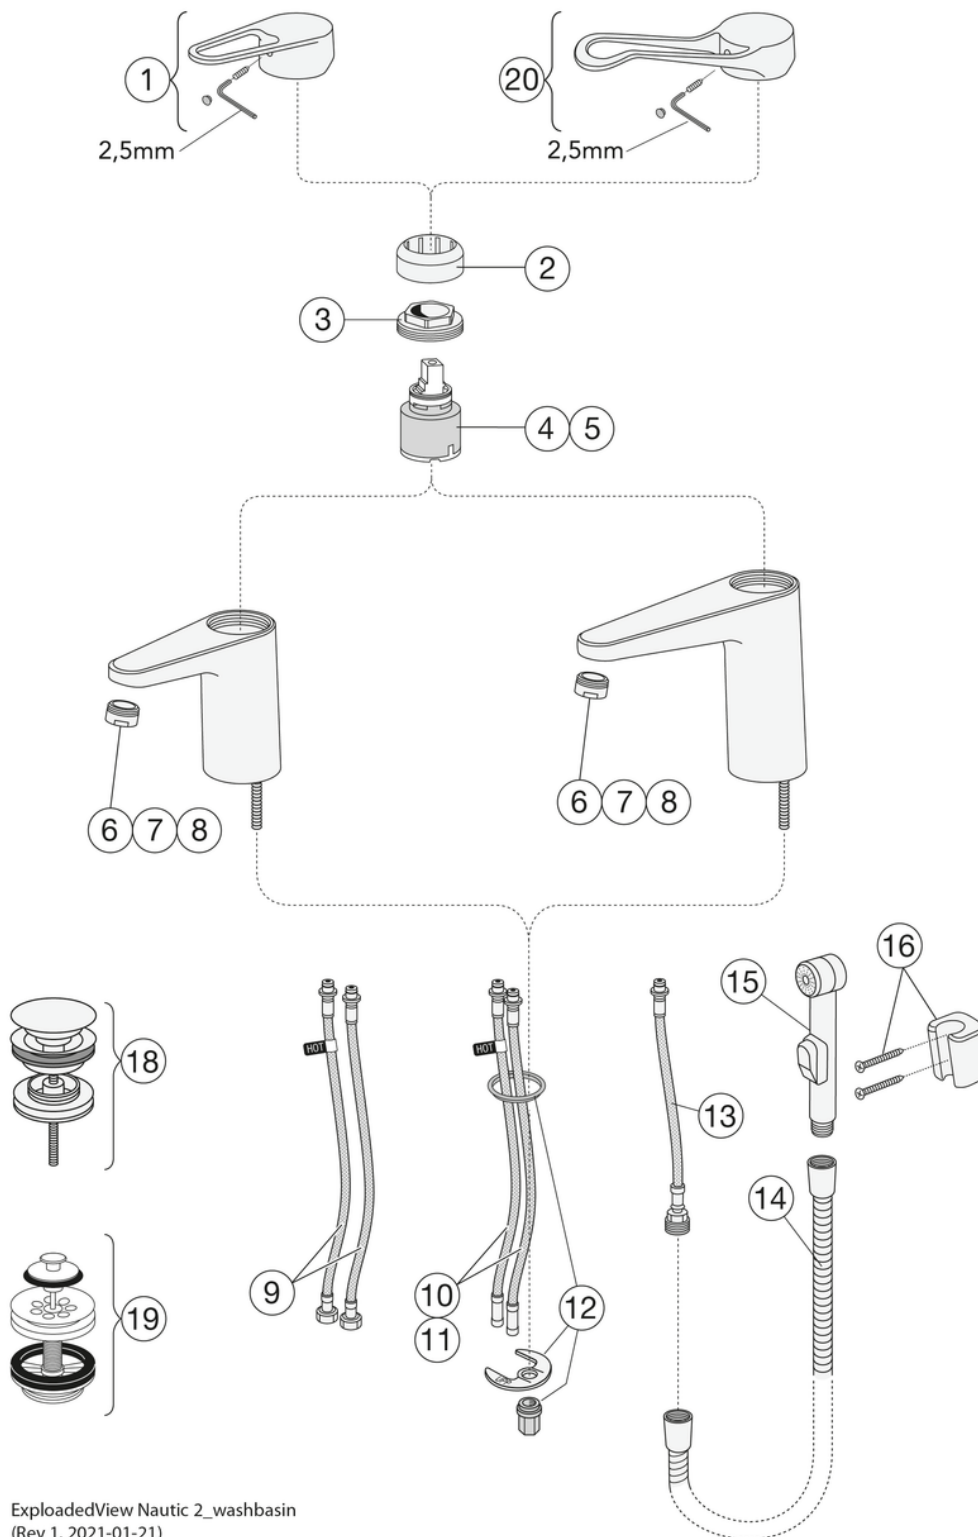

Article numbers

Art-no.
GB41216047060

EAN
7393792235020

Packaging information

Length: 800 mm | Width: 600 mm | Height: 555 mm

Weight: 70 kg

Weight: 60 pc

Assembling & Care

Prior to installation the lines must be flushed up to the faucet. The faucet is connected with the cold water line on the right and the hot water line on the left. Water pressure: max 1000 kPa, min 50kPa. Hot water temperature: max 70°C, min 45°C. Please note that we are not liable for damage resulting from improper installation.

Energy labeling and certifications

Technical information

- Max. tap capacity (at 300 kPa): 0,074 l/s
- CO2 Footprint: 5.49 kg
- Standard connection dimension: 10mm

Spare parts

ExplodedView Nautic 2_washbasin
(Rev 1. 2021-01-21)

No.	Product	Art-no.
1	Lever, New Nautic 2021-->	GB41639803 01
2	Cover	GB41639523 01
3	Nut - ceramic package	GB41639522 01
4	Ceramic package	GB41637393
5	Ceramic Cartridge	GB41639567 01
6	Aerator	GB41630131 01
7	Aerator	GB41639565 01
8	Aerator	GB41639171 01
9	SoftPex hose	GB41639279 02
10	SoftPex hose	GB41638721 02
11	SoftPex hose	GB41638708 02
12	Mounting kit New Nautic	GB41639936 01
13	Softpex hose 300 mm	GB41638720 01
14	Shower hose, Biflex	GB41636263 00
15	Hand shower	GB41633860 33
16	Hand shower fixing	GB41637575
18	Pushdown valve	GB41636575 01
19	Plug valve	GB41637445
20	Nautic lever, Care 2021 -->	GB41639801 01