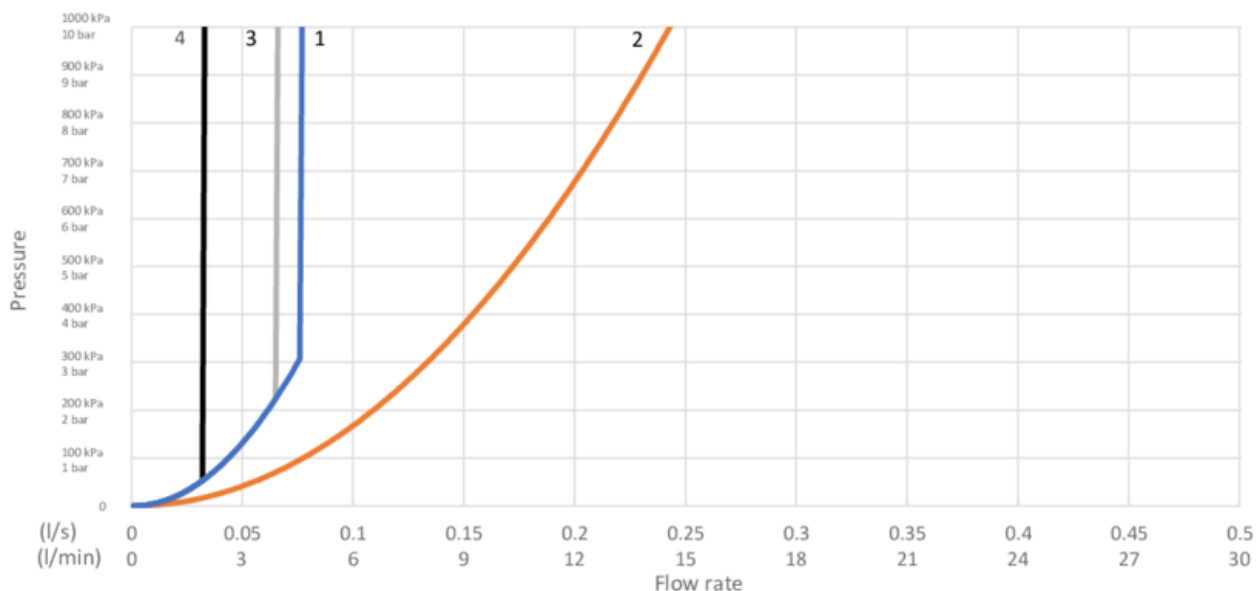

Energy labeling and certifications

Technical information

- Max. tap capacity (at 300 kPa): 0,074 l/s
- CO2 Footprint: 5.49 kg
- Standard connection dimension: 10mm

Spare parts

ExplodedView Nautic 2_washbasin
(Rev 1. 2021-01-21)

GUSTAVSBERG/

FLOW CHART/

Washbasin mixer, energy class A New Nautic

- 1. Max flow
- 2. Side spray
- 3. Optional aerator GB41638662 10

- 4. Optional aerator GB41638663 10

1. Max flow

- Flowrate at 300 kPa:	0,074 l/s
- Pressure at flow 0,1 l/s:	N/A
- Pressure at flow 0,2 l/s:	N/A
- Pressure at flow 0,33 l/s:	N/A