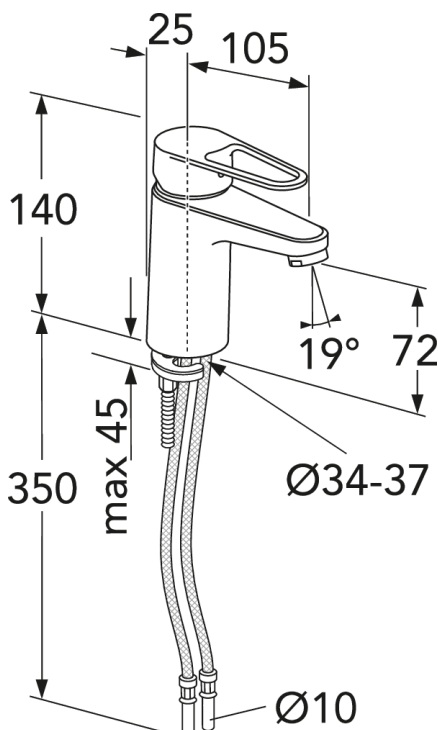

QUICK FIT

- Contains less than 0.1% lead
- Energy Class A
- Cold-start, only cold water when the lever is in straight forward position

Article numbers

Art-no.
GB41216047060

EAN
7393792235020

Packaging information

Length: 800 mm | Width: 600 mm | Height: 555 mm

Weight: 70 kg

Weight: 60 pc

Assembling & Care

Prior to installation the lines must be flushed up to the faucet. The faucet is connected with the cold water line on the right and the hot water line on the left. Water pressure: max 1000 kPa, min 50kPa. Hot water temperature: max 70°C, min 45°C. Please note that we are not liable for damage resulting from improper installation.

Energy labeling and certifications

Technical information

- Max. tap capacity (at 300 kPa): 0,074 l/s
- CO2 Footprint: 5.49 kg
- Standard connection dimension: 10mm

Spare parts

No.	Product	Art-no.
1	Lever, New Nautic 2021-->	GB41639803 01
2	Cover	GB41639523 01
3	Nut - ceramic package	GB41639522 01
4	Ceramic package	GB41637393
5	Ceramic Cartridge	GB41639567 01
6	Aerator	GB41630131 01
7	Aerator	GB41639565 01
8	Aerator	GB41639171 01
9	SoftPex hose	GB41639279 02
10	SoftPex hose	GB41638721 02
11	SoftPex hose	GB41638708 02
12	Mounting kit New Nautic	GB41639936 01
13	Softpex hose 300 mm	GB41638720 01
14	Shower hose, Biflex	GB41636263 00
15	Hand shower	GB41633860 33
16	Hand shower fixing	GB41637575
18	Pushdown valve	GB41636575 01
19	Plug valve	GB41637445
20	Single lever Care	GB41639801 01

GUSTAVSBERG/

FLOW CHART/

Washbasin mixer, energy class A New Nautic

-  1. Max flow
-  2. Side spray
-  3. Optional aerator GB41638662 10

-  4. Optional aerator GB41638663 10

1. Max flow

- Flowrate at 300 kPa:	0,074 l/s
- Pressure at flow 0,1 l/s:	N/A
- Pressure at flow 0,2 l/s:	N/A
- Pressure at flow 0,33 l/s:	N/A