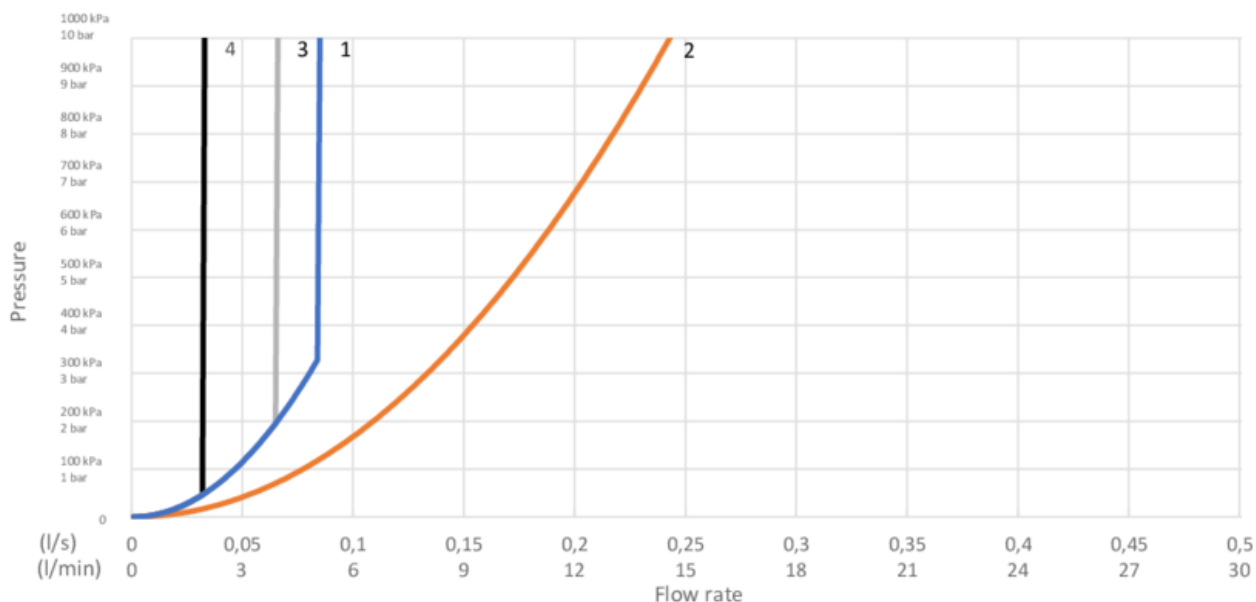

Technical information

- Max. tap capacity (at 300 kPa): 0,079 l/s
- CO2 Footprint: 6.16 kg
- Standard connection dimension: 10mm

Spare parts

No.	Product	Art-no.
1	Lever, New Nautic 2021-->	GB41639803 01
2	Cover	GB41639523 01
3	Nut - ceramic package	GB41639522 01
4	Ceramic package	GB41637393
5	Ceramic Cartridge	GB41639567 01
6	Aerator	GB41630131 01
7	Aerator	GB41639565 01
8	Aerator	GB41639171 01
9	SoftPex hose	GB41639279 02
10	SoftPex hose	GB41638721 02
11	SoftPex hose	GB41638708 02
12	Mounting kit New Nautic	GB41639936 01
13	Softpex hose 300 mm	GB41638720 01
14	Shower hose, Biflex	GB41636263 00
15	Hand shower	GB41633860 33
16	Hand shower fixing	GB41637575
18	Pushdown valve	GB41636575 01
19	Plug valve	GB41637445
20	Single lever Care	GB41639801 01

GUSTAVSBERG/

FLOW CHART/

Washbasin mixer, energy class A New Care

- 1. Max flow
- 2. Side spray
- 3. Optional aerator GB41638662 10
- 4. Optional aerator GB41638663 10

1. Max flow

- Flowrate at 300 kPa:	0,079 l/s
- Pressure at flow 0,1 l/s:	N/A
- Pressure at flow 0,2 l/s:	N/A
- Pressure at flow 0,33 l/s:	N/A