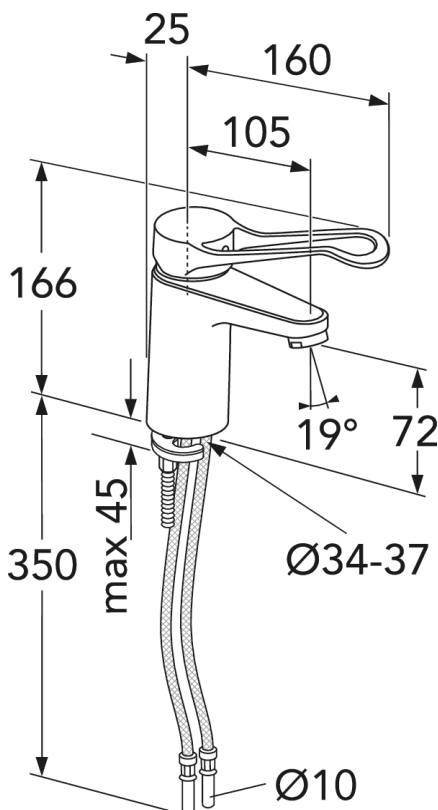

Quality of life since 1825

Washbasin mixer New Care

Lead free, elongated lever, energy class A

Product features

SMART INSIDE

ECO-FLOW

ECO-STOP

COLD-START

QUICK FIT

- Contains less than 0.1% lead
- Energy Class A
- Equipped with elongated lever

Article numbers

Art-no.
GB41216047064

EAN
7393792235006

Packaging information

Length: 295 mm | Width: 290 mm | Height: 75 mm

Weight: 1.2 kg

Weight: 1 pc

Assembling & Care

Prior to installation the lines must be flushed up to the faucet. The faucet is connected with the cold water line on the right and the hot water line on the left. Water pressure: max 1000 kPa, min 50kPa. Hot water temperature: max 70°C, min 45°C. Please note that we are not liable for damage resulting from improper installation.

Energy labeling and certifications

Technical information

- Max. tap capacity (at 300 kPa): 0,079 l/s
- CO2 Footprint: 6.16 kg
- Standard connection dimension: 10mm