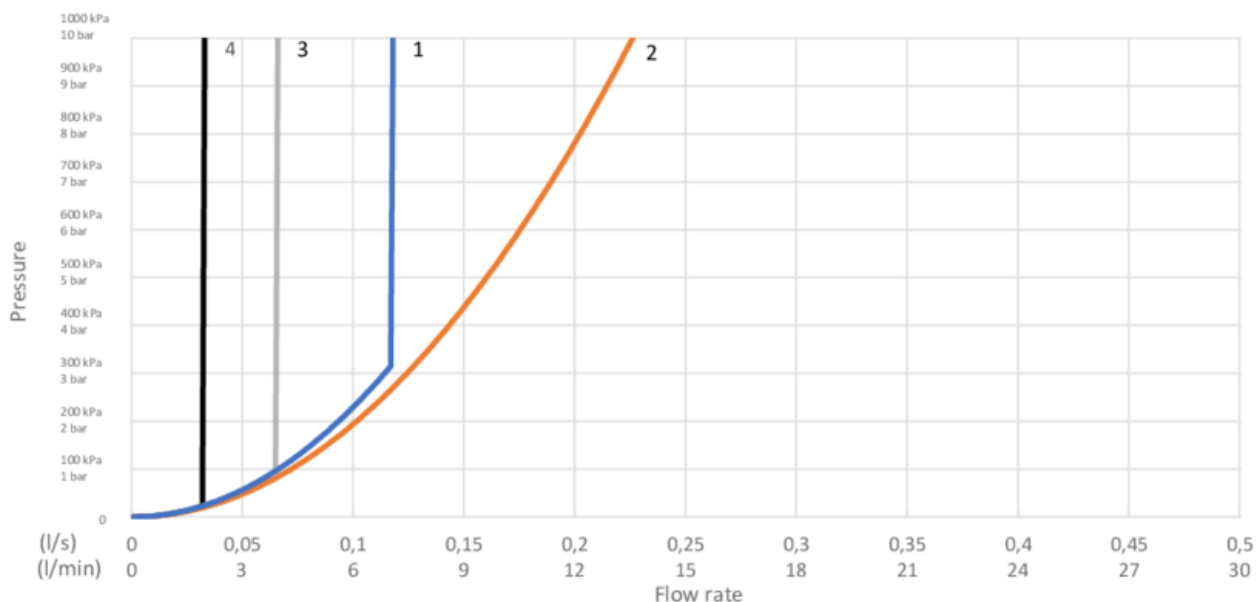

GUSTAVSBERG/

FLOW CHART/

Kitchen mixer, energy class B New Care

- 1. Max flow
- 2. Dishwasher shut off valve
- 3. Optional aerator GB41638662 10
- 4. Optional aerator GB41638663 10

1. Max flow

- Flowrate at 300 kPa:	0,113 l/s
- Pressure at flow 0,1 l/s:	234 kPa
- Pressure at flow 0,2 l/s:	N/A
- Pressure at flow 0,33 l/s:	N/A