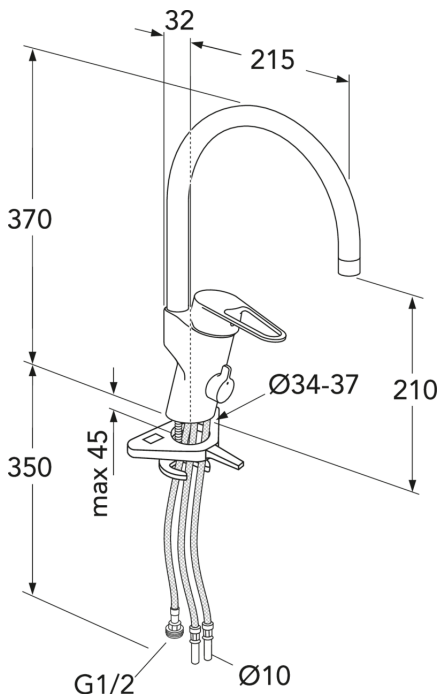

- Energy Class B
- Cold-start, only cold water when the lever is in straight forward position
- Soft move, technology for smooth and precise handling

Article numbers

Art-no.
GB4120609632

EAN
7393792235426

Packaging information

Length: 800 mm | Width: 600 mm | Height: 555 mm

Weight: 54 kg

Weight: 32 pc

Assembling & Care

Prior to installation the lines must be flushed up to the faucet. The faucet is connected with the cold water line on the right and the hot water line on the left. Water pressure: max 1000 kPa, min 50kPa. Hot water temperature: max 70°C, min 45°C. Please note that we are not liable for damage resulting from improper installation.

Energy labeling and certifications

Technical information

- Max. tap capacity (at 300 kPa): 0,113 l/s
- CO2 Footprint: 7.37 kg
- Standard connection dimension: 10mm

Spare parts

ExplodedView Nautic 2_kitchen
(Rev 1. 2021-01-20)

No.	Product	Art-no.
1	Lever, New Nautic 2021-->	GB41639803 01
2	Cover	GB41639523 01
3	Nut - ceramic package	GB41639522 01
4	Ceramic package	GB41637393
5	Ceramic Cartridge	GB41639567 01
6	Aerator	GB41630129 01
7	Aerator	GB41639610 01
8	Aerator	GB41639971 01
9	Swiveling limiter kit	GB41638450
10	O-ring set	GB41637010 01
11	Dishwasher shutdown	GB41639547 01
12	SoftPex hose	GB41639279 02
13	SoftPex hose	GB41638721 02
14	SoftPex hose	GB41638708 02
15	Softpex hose 440 mm	GB41638701 01
16	Mounting kit New Nautic	GB41639937 01
17	Spout	GB41637326 0
18	Single lever Care	GB41639801 01
19	Spout	GB41638474 01
21	Plug, countertop dishwasher connection	GB41639525 01