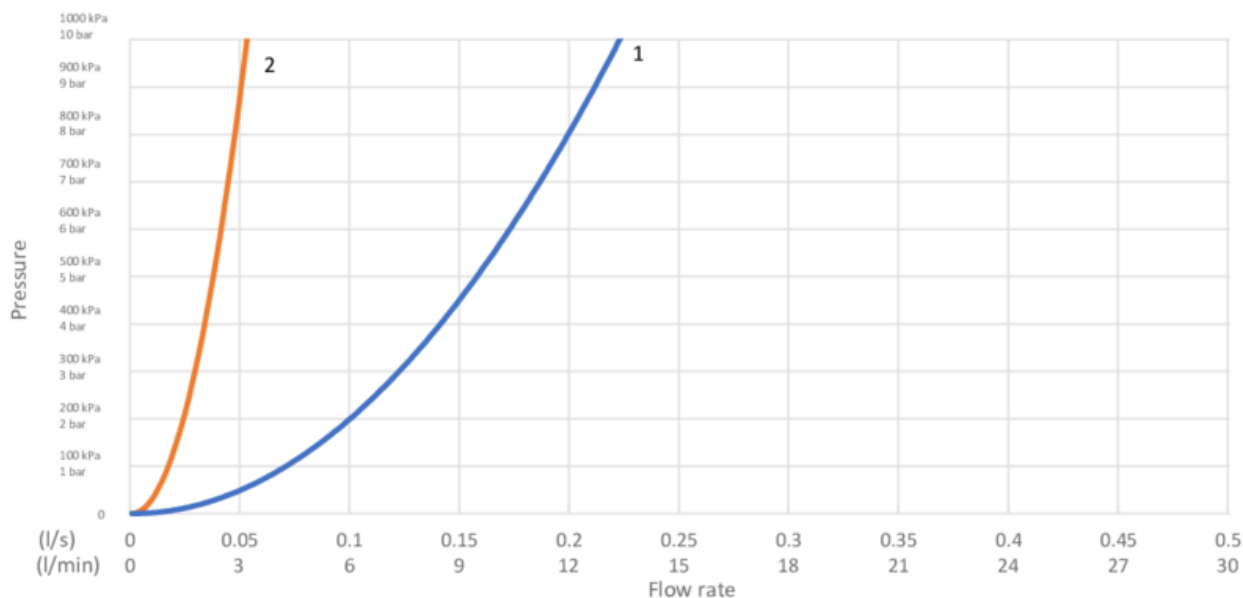

GUSTAVSBERG/

FLOW CHART/

Kitchen mixer low spout, Energy class C New Nautic

1. Max flow
2. Dishwasher shut off

1. Max flow

- Flowrate at 300 kPa:	0,122 l/s
- Pressure at flow 0,1 l/s:	203 kPa
- Pressure at flow 0,2 l/s:	811 kPa
- Pressure at flow 0,33 l/s:	N/A

Rev, 1, 2021-02-08 Gustavsberg Labb

Villeroy & Boch Gustavsberg AB / Box 400, 134 29 Gustavsberg / Phone +46 (0)8-570 391 00 / www.gustavsberg.com / info@gustavsberg.com