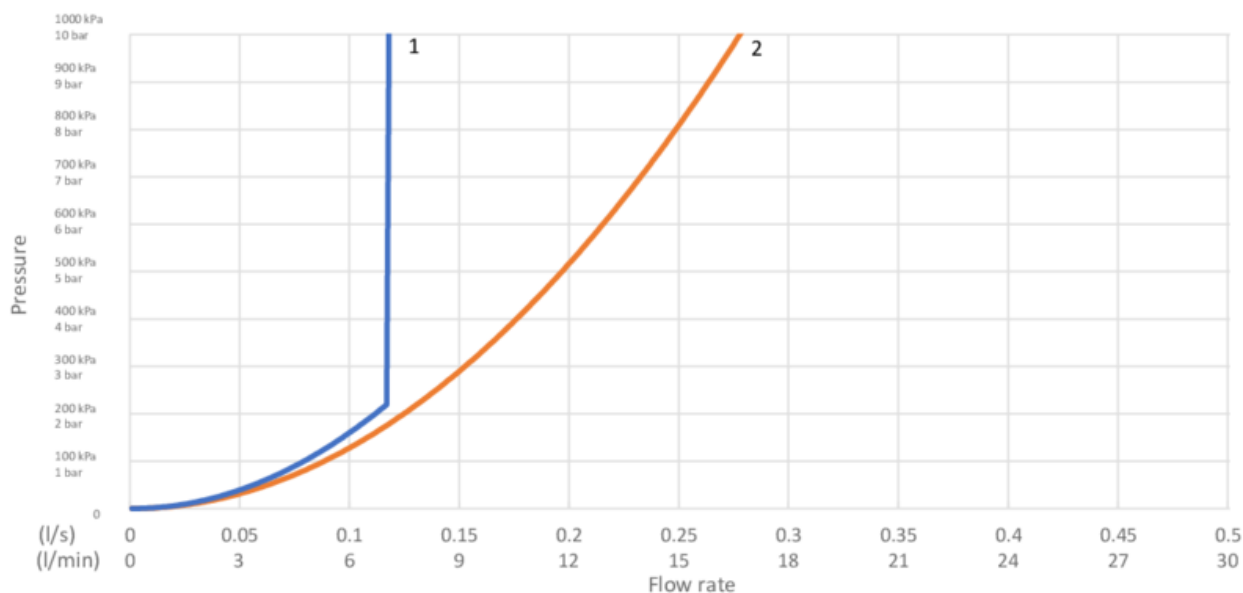

Length: 290 mm | Width: 290 mm | Height: 75 mm

Weight: 2.98 kg

Weight: 1 pc

Assembling & Care

Prior to installation the lines must be flushed up to the faucet. The faucet is connected with the cold water line on the right and the hot water line on the left. Water pressure: max 1000 kPa, min 50kPa. Hot water temperature: max 70°C, min 45°C. Please note that we are not liable for damage resulting from improper installation.

Energy labeling and certifications

Technical information

- Max. tap capacity (at 300 kPa): 0,117 l/s
- Standard connection dimension: 10mm

Spare parts

ExplodedView Nautic 2_kitchen_Low_swirling
(Rev 2. 2022-04-11)

GUSTAVSBERG/

FLOW CHART/

Kitchen mixer low spout, Energy class B New Nautic

- 1. Max flow
- 2. Dishwasher shut off

1. Max flow

- Flowrate at 300 kPa:	0,117 l/S
- Pressure at flow 0,1 l/s:	163 kPa
- Pressure at flow 0,2 l/s:	N/A
- Pressure at flow 0,33 l/s:	N/A