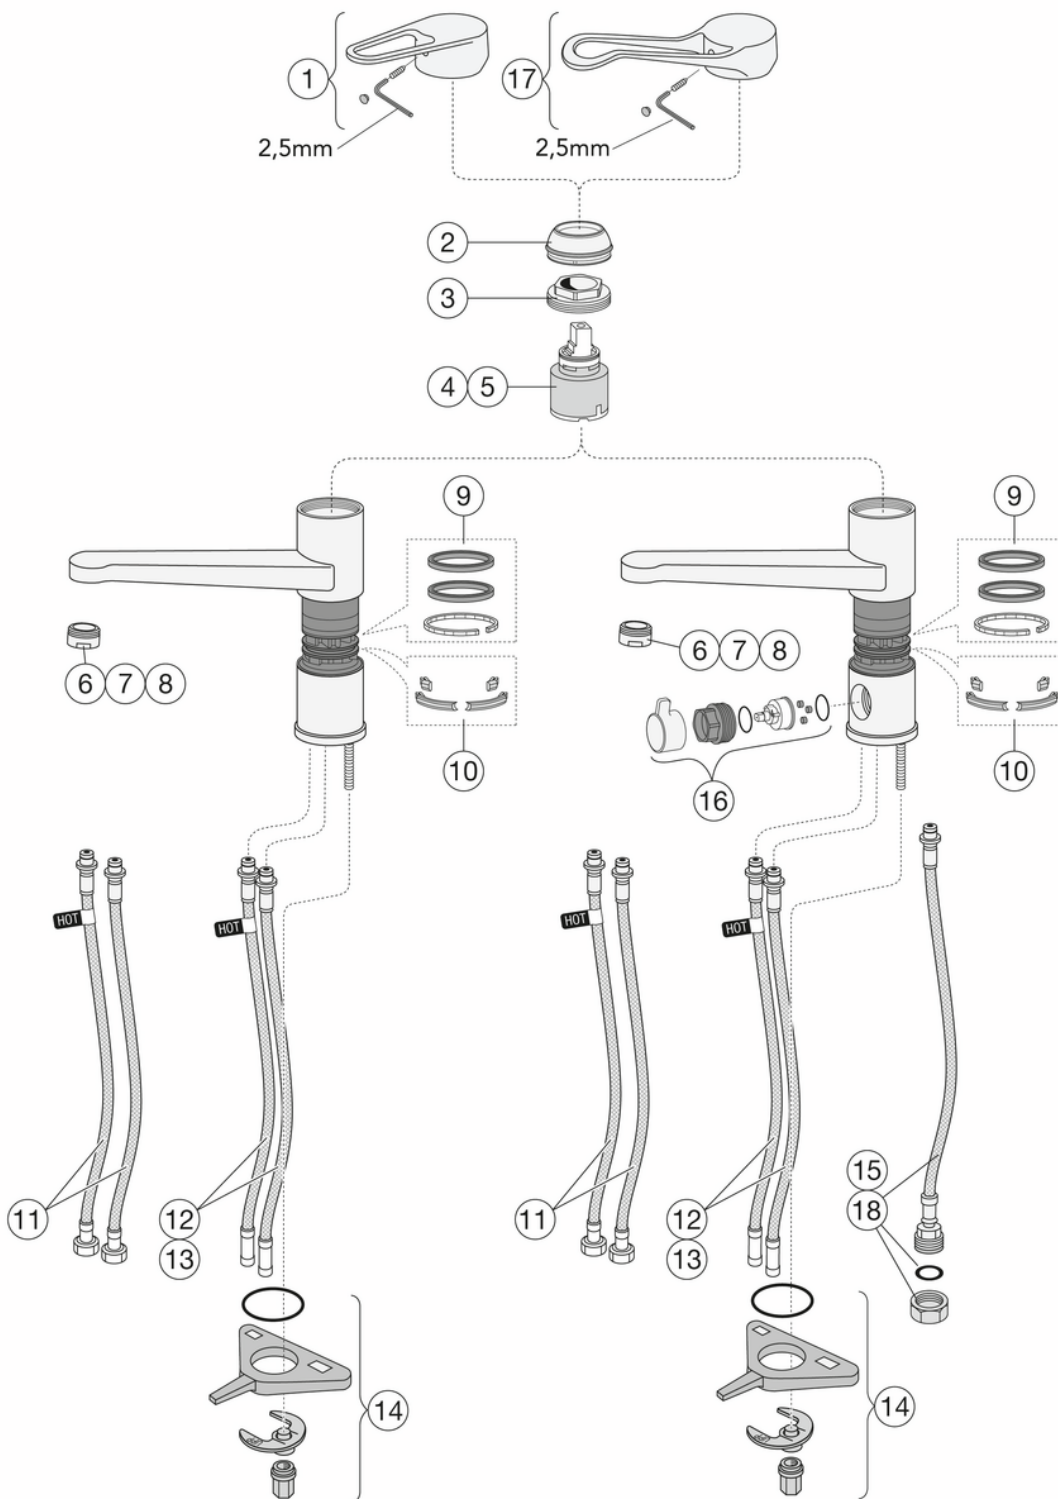

LEAD-FREE

- Contains less than 0.1% lead
- Energy class B
- Cold-start, only cold water when the lever is in straight forward position

Article numbers

Art-no.
GB412060950

EAN
7393792235341

Packaging information

Length: 290 mm | Width: 290 mm | Height: 75 mm

Weight: 2.98 kg

Weight: 1 pc

Assembling & Care

Prior to installation the lines must be flushed up to the faucet. The faucet is connected with the cold water line on the right and the hot water line on the left. Water pressure: max 1000 kPa, min 50kPa. Hot water temperature: max 70°C, min 45°C. Please note that we are not liable for damage resulting from improper installation.

Energy labeling and certifications

Technical information

- Max. tap capacity (at 300 kPa): 0,117 l/s
- Standard connection dimension: 10mm

Spare parts

ExplodedView Nautic 2_kitchen_Low_swirling
(Rev 2. 2022-04-11)

No.	Product	Art-no.
1	Mounting kit	GB41650252 01
2	Cover sleeve	GB41650253 01
3	Nut - Platform 3	GB41639591 01
4	Ceramic package	GB41637393
5	Ceramic Cartridge	GB41639567 01
6	Aerator M24x1, PCA 7, laminar	GB41639200 01
7	Aerator M24x1 standard Z	GB41639757 01
8	Aerator M24x1 PCA 7	GB41639972 01
9	X-ring, bearing ring kit	GB41639970 01
10	Swiveling limiter kit	GB41639589 01
11	SoftPex hose	GB41639279 02
12	SoftPex hose	GB41638721 02
13	SPX-hose 440 mm - PE, smooth tube, pl.3	GB4165030601
14	Mounting kit kitchen	GB41639939 01
15	SoftPex hose	GB41638701 01
16	Dishwasher shutoff	GB41639547 01
17	Single lever Care	GB41639801 01
18	SPX-hose-460 mm PE-coated, G1/2	GB4165011801