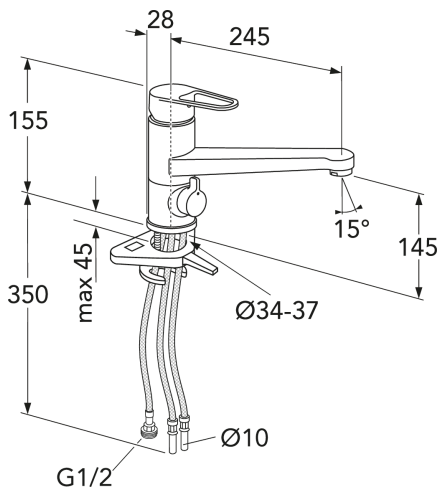

LEAD-FREE

- Contains less than 0.1% lead
- Energy class B
- Cold-start, only cold water when the lever is in straight forward position

Article numbers

Art-no.
GB412060950

EAN
7393792235341

Packaging information

Length: 290 mm | Width: 290 mm | Height: 75 mm

Weight: 2.98 kg

Weight: 1 pc

Assembling & Care

Prior to installation the lines must be flushed up to the faucet. The faucet is connected with the cold water line on the right and the hot water line on the left. Water pressure: max 1000 kPa, min 50kPa. Hot water temperature: max 70°C, min 45°C. Please note that we are not liable for damage resulting from improper installation.

Energy labeling and certifications

Technical information

- Max. tap capacity (at 300 kPa): 0,117 l/s
- Standard connection dimension: 10mm

Spare parts

ExplodedView Nautic 2_kitchen_Low_swirling
(Rev 2. 2022-04-11)