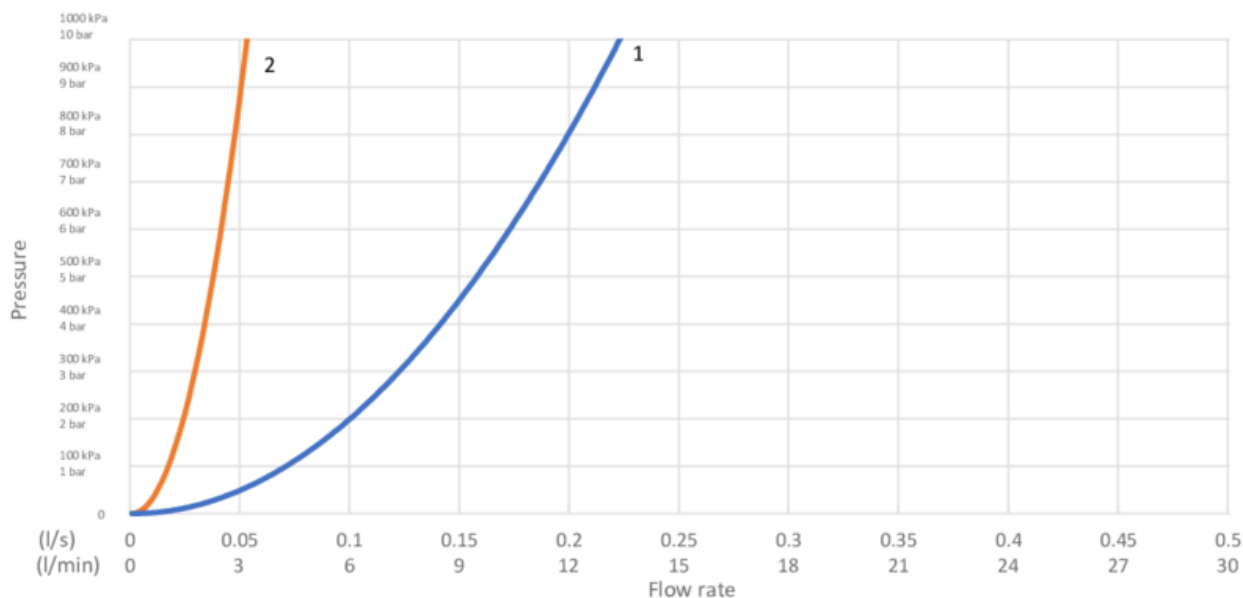

Packaging information

Length: 290 mm | Width: 290 mm | Height: 75 mm

Weight: 2.48 kg

Weight: 1 pc

Assembling & Care

Prior to installation the lines must be flushed up to the faucet. The faucet is connected with the cold water line on the right and the hot water line on the left. Water pressure: max 1000 kPa, min 50kPa. Hot water temperature: max 70°C, min 45°C. Please note that we are not liable for damage resulting from improper installation.

Energy labeling and certifications

Technical information

- Max. tap capacity (at 300 kPa): 0,122 l/s
- Pressure loss with flow (0,2 l/s) 811 kPa
- Standard connection dimension: 10mm

No.	Product	Art-no.
1	Mounting kit	GB41650252 01
2	Cover sleeve	GB41650253 01
3	Nut - Platform 3	GB41639591 01
4	Ceramic package	GB41637393
5	Ceramic Cartridge	GB41639567 01
6	Aerator M24x1, PCA 7, laminar	GB41639200 01
7	Aerator M24x1 standard Z	GB41639757 01
8	Aerator M24x1 PCA 7	GB41639972 01
9	X-ring, bearing ring kit	GB41639970 01
10	Swiveling limiter kit	GB41639589 01
11	SoftPex hose	GB41639279 02
12	SoftPex hose	GB41638721 02
13	SPX-hose 440 mm - PE, smooth tube, pl.3	GB4165030601
14	Mounting kit kitchen	GB41639939 01
15	SoftPex hose	GB41638701 01
16	Dishwasher shutoff	GB41639547 01
17	Single lever Care	GB41639801 01
18	SPX-hose-460 mm PE-coated, G1/2	GB4165011801

GUSTAVSBERG/

FLOW CHART/

Kitchen mixer low spout, Energy class C New Nautic

- 1. Max flow
- 2. Dishwasher shut off

1. Max flow

- Flowrate at 300 kPa:	0,122 l/s
- Pressure at flow 0,1 l/s:	203 kPa
- Pressure at flow 0,2 l/s:	811 kPa
- Pressure at flow 0,33 l/s:	N/A