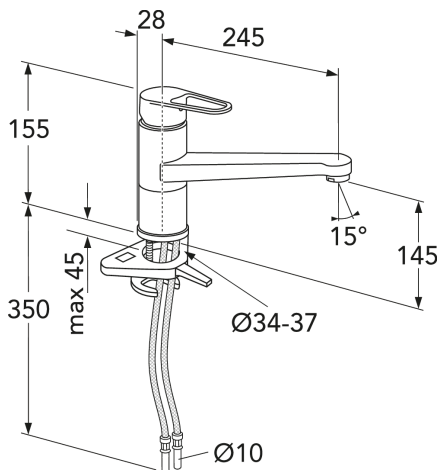

- Easy grip lever with clear colour marking for hot and cold
- Soft move, technology for smooth and precise handling
- Pivoting spout 110° (0° and 80° block included)

Article numbers

Art-no.
GB41206055

EAN
7393792235310

Packaging information

Length: 290 mm | Width: 290 mm | Height: 75 mm

Weight: 2.48 kg

Weight: 1 pc

Assembling & Care

Prior to installation the lines must be flushed up to the faucet. The faucet is connected with the cold water line on the right and the hot water line on the left. Water pressure: max 1000 kPa, min 50kPa. Hot water temperature: max 70°C, min 45°C. Please note that we are not liable for damage resulting from improper installation.

Energy labeling and certifications

Technical information

- Max. tap capacity (at 300 kPa): 0,122 l/s
- Pressure loss with flow (0,2 l/s) 811 kPa
- Standard connection dimension: 10mm

No.	Product	Art-no.
1	Mounting kit	GB41650252 01
2	Cover sleeve	GB41650253 01
3	Nut - Platform 3	GB41639591 01
4	Ceramic package	GB41637393
5	Ceramic Cartridge	GB41639567 01
6	Aerator M24x1, PCA 7, laminar	GB41639200 01
7	Aerator M24x1 standard Z	GB41639757 01
8	Aerator M24x1 PCA 7	GB41639972 01
9	X-ring, bearing ring kit	GB41639970 01
10	Swiveling limiter kit	GB41639589 01
11	SoftPex hose	GB41639279 02
12	SoftPex hose	GB41638721 02
13	SPX-hose 440 mm - PE, smooth tube, pl.3	GB4165030601
14	Mounting kit kitchen	GB41639939 01
15	SoftPex hose	GB41638701 01
16	Dishwasher shutoff	GB41639547 01
17	Single lever Care	GB41639801 01
18	SPX-hose-460 mm PE-coated, G1/2	GB4165011801

GUSTAVSBERG/

FLOW CHART/

Kitchen mixer low spout, Energy class C New Nautic

- 1. Max flow
- 2. Dishwasher shut off

1. Max flow

- Flowrate at 300 kPa:	0,122 l/s
- Pressure at flow 0,1 l/s:	203 kPa
- Pressure at flow 0,2 l/s:	811 kPa
- Pressure at flow 0,33 l/s:	N/A