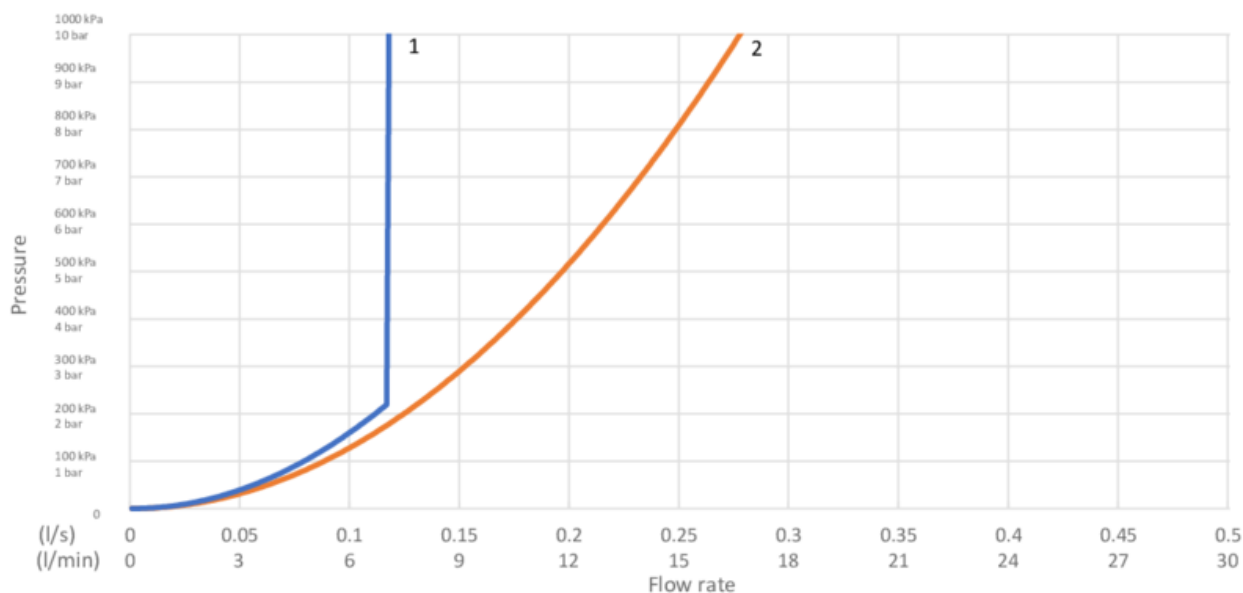

LEAD-FREE

- Contains less than 0.1% lead
- Energy class B
- Equipped with elongated lever

Article numbers

Art-no.
GB41206095064

EAN
7393792235334

Packaging information

Length: 290 mm | Width: 290 mm | Height: 75 mm

Weight: 2.98 kg

Weight: 1 pc

Assembling & Care

Prior to installation the lines must be flushed up to the faucet. The faucet is connected with the cold water line on the right and the hot water line on the left. Water pressure: max 1000 kPa, min 50kPa. Hot water temperature: max 70°C, min 45°C. Please note that we are not liable for damage resulting from improper installation.

Energy labeling and certifications

Technical information

- Max. tap capacity (at 300 kPa): 0,117 l/s
- Standard connection dimension: 10mm

Spare parts

ExplodedView Nautic 2_kitchen_Low_swirling
(Rev 2. 2022-04-11)

GUSTAVSBERG/

FLOW CHART/

Kitchen mixer low spout, Energy class B New Nautic

- 1. Max flow
- 2. Dishwasher shut off

1. Max flow

- Flowrate at 300 kPa:	0,117 l/S
- Pressure at flow 0,1 l/s:	163 kPa
- Pressure at flow 0,2 l/s:	N/A
- Pressure at flow 0,33 l/s:	N/A