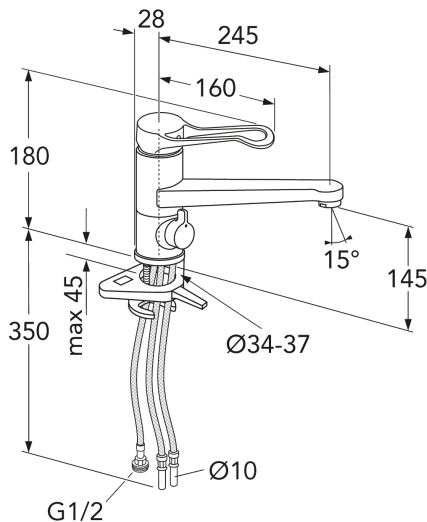

LEAD-FREE

- Contains less than 0.1% lead
- Energy class B
- Equipped with elongated lever

Article numbers

Art-no.
GB41206095064

EAN
7393792235334

Packaging information

Length: 290 mm | Width: 290 mm | Height: 75 mm

Weight: 2.98 kg

Weight: 1 pc

Assembling & Care

Prior to installation the lines must be flushed up to the faucet. The faucet is connected with the cold water line on the right and the hot water line on the left. Water pressure: max 1000 kPa, min 50kPa. Hot water temperature: max 70°C, min 45°C. Please note that we are not liable for damage resulting from improper installation.

Energy labeling and certifications

Technical information

- Max. tap capacity (at 300 kPa): 0,117 l/s
- Standard connection dimension: 10mm

Spare parts

ExplodedView Nautic 2_kitchen_Low_swirling
(Rev 2. 2022-04-11)

No.	Product	Art-no.
1	Mounting kit	GB41650252 01
2	Cover sleeve	GB41650253 01
3	Nut - Platform 3	GB41639591 01
4	Ceramic package	GB41637393
5	Ceramic Cartridge	GB41639567 01
6	Aerator M24x1, PCA 7, laminar	GB41639200 01
7	Aerator M24x1 standard Z	GB41639757 01
8	Aerator M24x1 PCA 7	GB41639972 01
9	X-ring, bearing ring kit	GB41639970 01
10	Swiveling limiter kit	GB41639589 01
11	SoftPex hose	GB41639279 02
12	SoftPex hose	GB41638721 02
13	SPX-hose 440 mm - PE, smooth tube, pl.3	GB4165030601
14	Mounting kit kitchen	GB41639939 01
15	SoftPex hose	GB41638701 01
16	Dishwasher shutoff	GB41639547 01
17	Single lever Care	GB41639801 01
18	SPX-hose-460 mm PE-coated, G1/2	GB4165011801