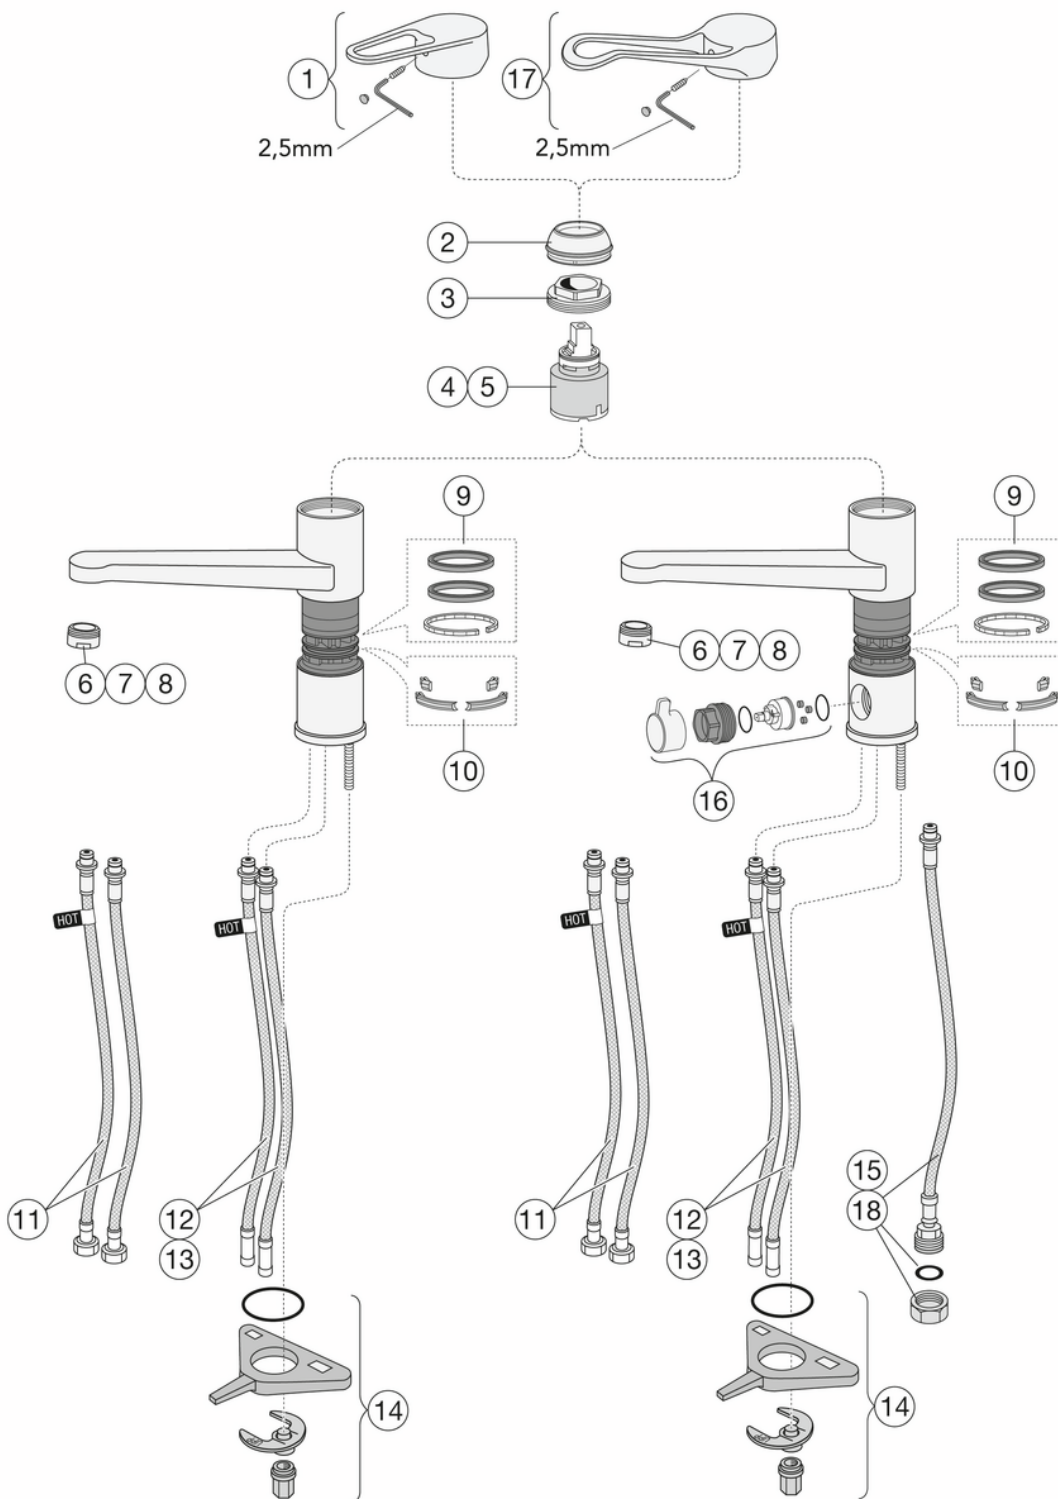

LEAD-FREE

- Contains less than 0.1% lead
- Energy class B
- Equipped with elongated lever

Article numbers

Art-no.
GB41206095064

EAN
7393792235334

Packaging information

Length: 290 mm | Width: 290 mm | Height: 75 mm

Weight: 2.98 kg

Weight: 1 pc

Assembling & Care

Prior to installation the lines must be flushed up to the faucet. The faucet is connected with the cold water line on the right and the hot water line on the left. Water pressure: max 1000 kPa, min 50kPa. Hot water temperature: max 70°C, min 45°C. Please note that we are not liable for damage resulting from improper installation.

Energy labeling and certifications

Technical information

- Max. tap capacity (at 300 kPa): 0,117 l/s
- Standard connection dimension: 10mm

Spare parts

ExplodedView Nautic 2_kitchen_Low_swirling
(Rev 2. 2022-04-11)

No.	Product	Art-no.
1	Mounting kit	GB41650252 01
2	Cover sleeve	GB41650253 01
3	Nut - Platform 3	GB41639591 01
4	Ceramic package	GB41637393
5	Ceramic Cartridge	GB41639567 01
6	Aerator M24x1, PCA 7, laminar	GB41639200 01
7	Aerator M24x1 standard Z	GB41639757 01
8	Aerator M24x1 PCA 7	GB41639972 01
9	X-ring, bearing ring kit	GB41639970 01
10	Swiveling limiter kit	GB41639589 01
11	SoftPex hose	GB41639279 02
12	SoftPex hose	GB41638721 02
13	SPX-hose 440 mm - PE, smooth tube, pl.3	GB4165030601
14	Mounting kit kitchen	GB41639939 01
15	SoftPex hose	GB41638701 01
16	Dishwasher shutoff	GB41639547 01
17	Single lever Care	GB41639801 01
18	SPX-hose-460 mm PE-coated, G1/2	GB4165011801