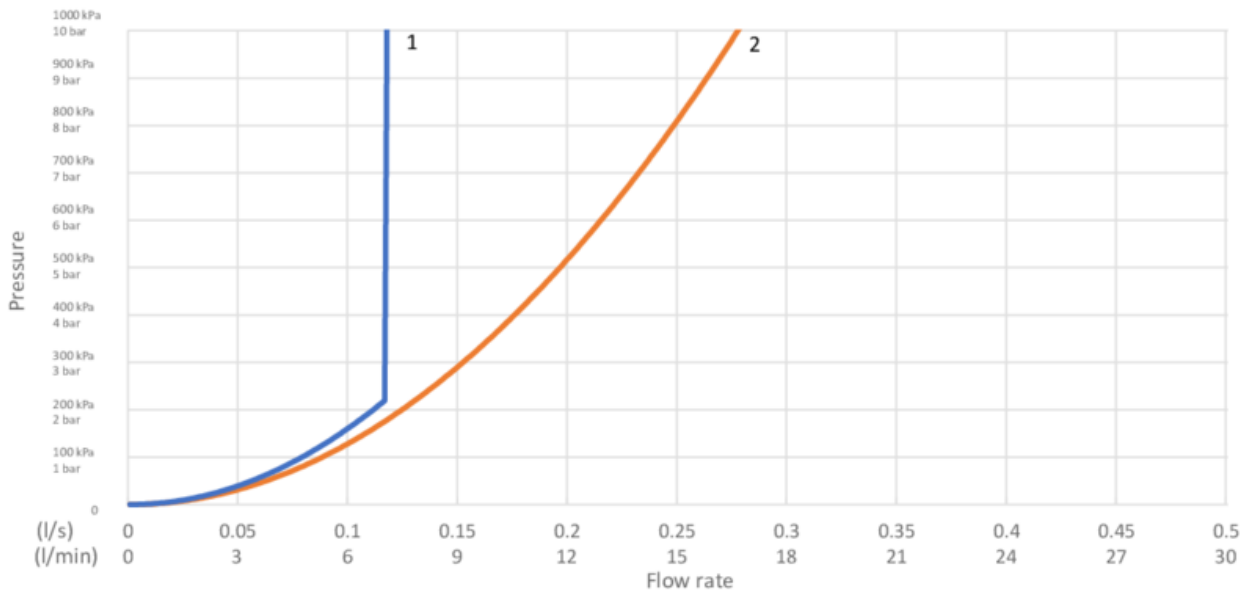

GUSTAVSBERG/

FLOW CHART/

Kitchen mixer low spout, Energy class B New Nautic

- 1. Max flow
- 2. Dishwasher shut off

1. Max flow

- Flowrate at 300 kPa:	0,117 l/S
- Pressure at flow 0,1 l/s:	163 kPa
- Pressure at flow 0,2 l/s:	N/A
- Pressure at flow 0,33 l/s:	N/A