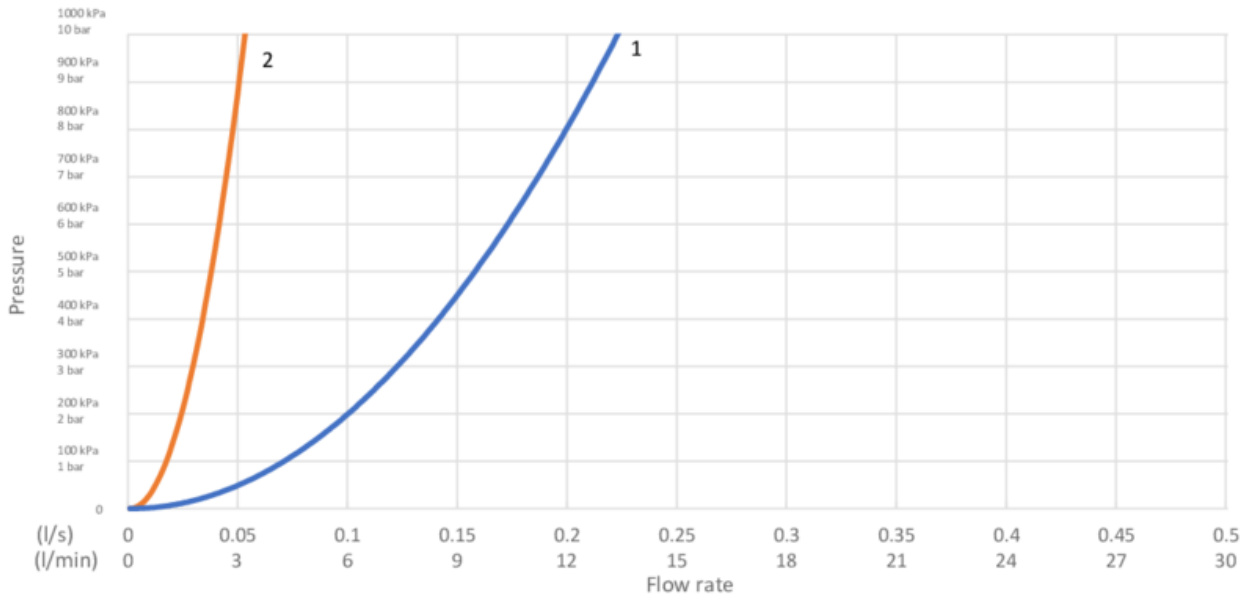

GUSTAVSBERG/

FLOW CHART/

Kitchen mixer low spout, Energy class C New Nautic

1. Max flow
2. Dishwasher shut off

1. Max flow

- Flowrate at 300 kPa:	0,122 l/s
- Pressure at flow 0,1 l/s:	203 kPa
- Pressure at flow 0,2 l/s:	811 kPa
- Pressure at flow 0,33 l/s:	N/A

Rev, 1, 2021-02-08 Gustavsberg Labb

Villeroy & Boch Gustavsberg AB / Box 400, 134 29 Gustavsberg / Phone +46 (0)8-570 391 00 / www.gustavsberg.com / info@gustavsberg.com