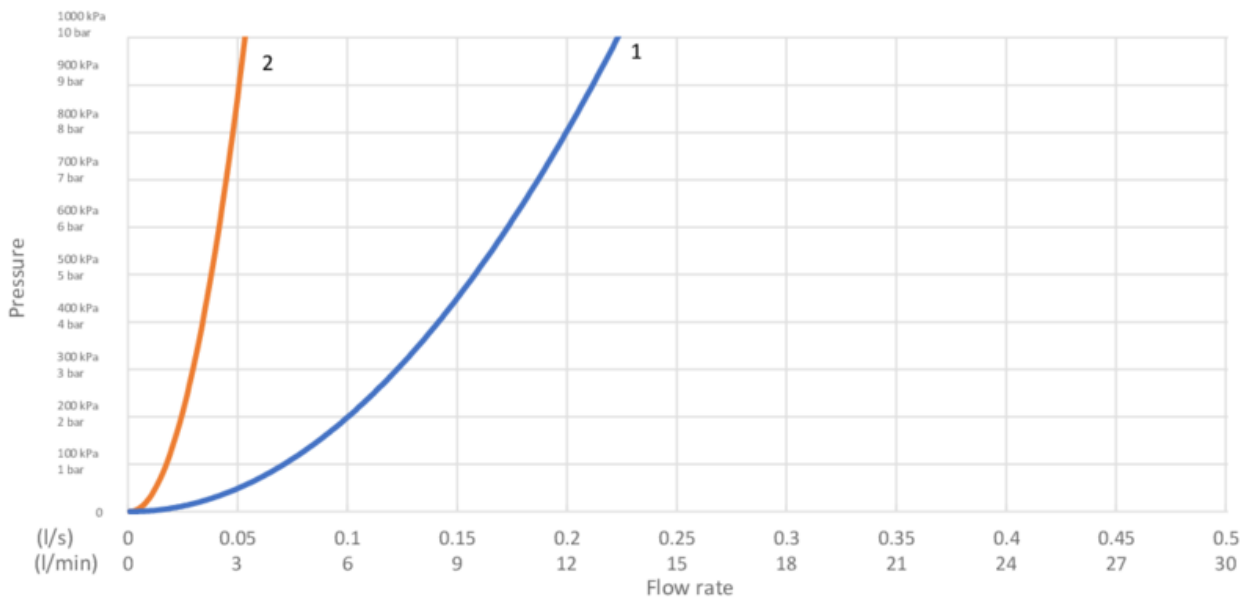

Teknisk information

- Max. tap capacity (at 300 kPa): 0,122 l/s
- Pressure loss with flow (0,2 l/s) 811 kPa
- Anslutningsdimension: G10

Reservdelar

ExplodedView Nautic 2_kitchen_Low_swirling
(Rev 2. 2022-04-11)

GUSTAVSBERG/

FLOW CHART/

Kitchen mixer low spout, Energy class C New Nautic

-  1. Max flow
-  2. Dishwasher shut off

1. Max flow

- Flowrate at 300 kPa:	0,122 l/s
- Pressure at flow 0,1 l/s:	203 kPa
- Pressure at flow 0,2 l/s:	811 kPa
- Pressure at flow 0,33 l/s:	N/A