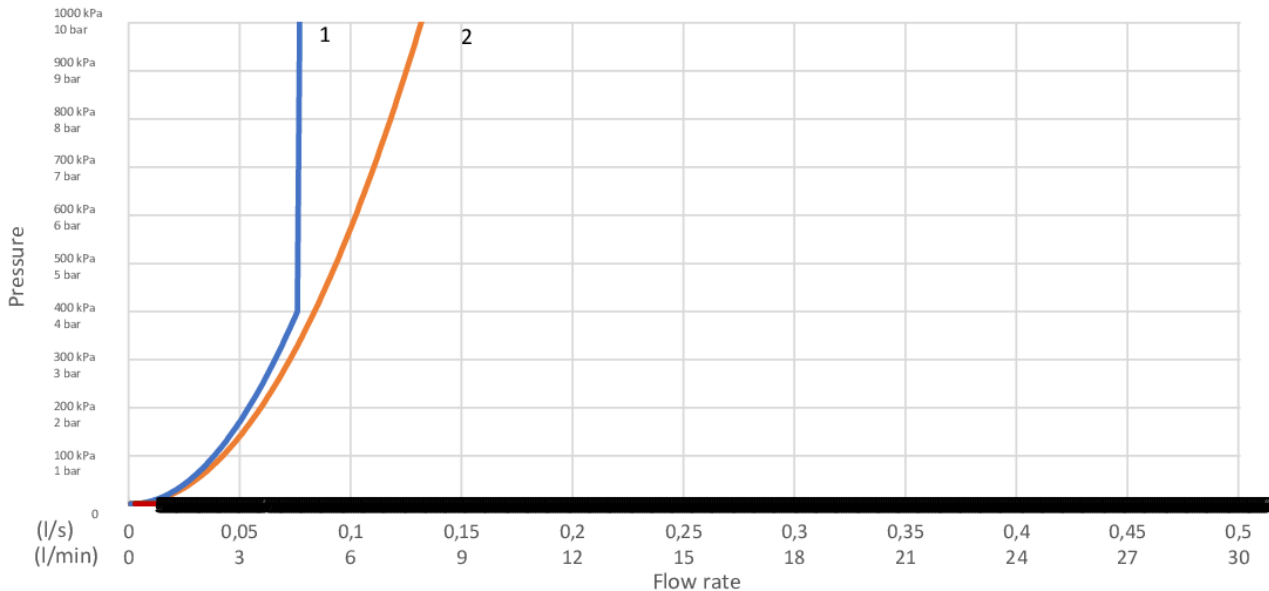

Teknisk information

- Max. tap capacity (at 300 kPa): 0,065 l/s
- Anslutningsdimension: 10mm

GUSTAVSBERG/

FLOW CHART/

Washbasin mixer multi, energy class A

- 1. Max flow
- 2. Side Spray

1. Max flow

- Flowrate at 300 kPa:	0,065 l/s
- Pressure at flow 0,1 l/s:	N/A
- Pressure at flow 0,2 l/s:	N/A
- Pressure at flow 0,33 l/s:	N/A