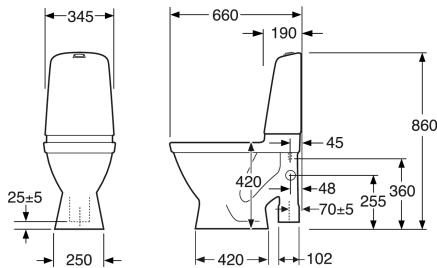

Quality of life since 1825

Toilet Nautic 1591 - open S-trap, large footprint, Hygienic Flush

Dual flush 4/2L, washbasin connection left

Product features

Article numbers

Art-no.
GB111591201200L

EAN
4062373810972

Packaging information

Length: 680 mm | Width: 350 mm | Height: 940 mm
Weight: 32 kg
Weight: 1 pc

Assembling & Care

Energy labeling and certifications

- CE approved, SS-EN 33 dimensioning and SS-EN 997 function

Technical information

- CO2 Footprint: 74.33 kg
- Flushing - water quantity: 2/4 L Dobbeltskyl
- Standard connection dimension: c/c 155mm sitsfäste

Spare parts

Toilet Nautic HF yr 2017-
(Rev 3. 2024-01-09)