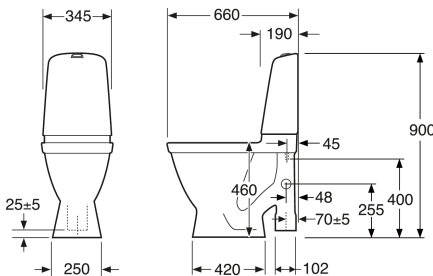

Quality of life since 1825

Toilet Nautic 1596 - open S-trap, large footprint, high model, Hygienic Flush

Dual flush 6/3L, washbasin connection left.

Product features

Article numbers

Art-no.
GB111596301200L

EAN
4062373837726

Packaging information

Length: 650 mm | Width: 350 mm | Height: 850 mm
Weight: 29 kg
Weight: 1 pc

Assembling & Care

Energy labeling and certifications

- CE approved, SS-EN 33 dimensioning and SS-EN 997 function

Technical information

- CO2 Footprint: 67.14 kg
- Flushing - water quantity: 3/6 L Dobbeltskyl
- Trap å Outlet: S-Trap Open trap
- Standard connection dimension: c/c 155mm sitsfäste

Spare parts

Toilet Nautic HF yr 2017-
(Rev 3. 2024-01-09)