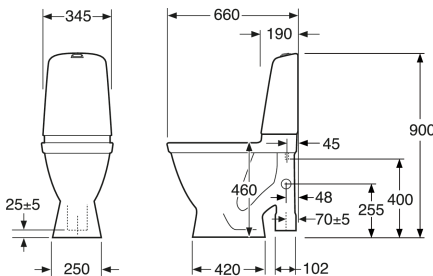

Quality of life since 1825

Toilet Nautic 1596 - open S-trap, large footprint, high model, Hygienic Flush

Dual flush 6/3L, washbasin connection left.

Product features

Article numbers

Art-no.
GB111596301200L

EAN
4062373837726

Packaging information

Length: 650 mm | Width: 350 mm | Height: 850 mm

Weight: 29 kg

Weight: 1 pc

Assembling & Care

Energy labeling and certifications

- CE approved, SS-EN 33 dimensioning and SS-EN 997 function

Technical information

- CO2 Footprint: 67.14 kg
- Flushing - water quantity: 3/6 L Dobbeltskyl
- Trap å Outlet: S-Trap Open trap
- Standard connection dimension: c/c 155mm sitsfäste

Spare parts

Toilet Nautic HF yr 2017-
(Rev 3. 2024-01-09)