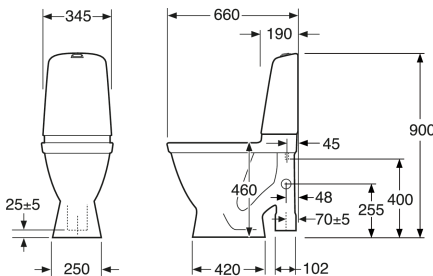

## Packaging information

---

Length: 680 mm | Width: 360 mm | Height: 1020 mm

Weight: 29 kg

Weight: 1 pc

## Energy labeling and certifications

---

- CE approved, SS-EN 33 dimensioning and SS-EN 997 function

## Technical information

---

- CO2 Footprint: 67.14 kg
- Flushing - water quantity: 3/6 L Dobbeltskyl
- Trap å Outlet: S-Trap Open trap
- Standard connection dimension: c/c 155mm sitsfäste