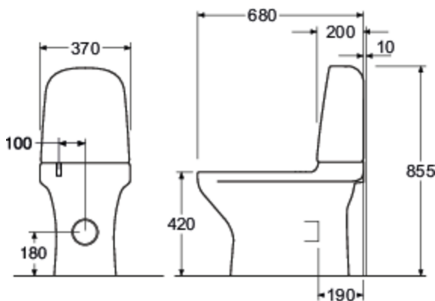

Article numbers

Art-no.
GB1183002S5231G

EAN
7391530075631

Packaging information

Length: 690 mm | Width: 363 mm | Height: 945 mm
Weight: 38 kg
Weight: 1 pc

Assembling & Care

Installed on floor with glue/silicone. Supplied with a flexible drain sleeve for fitting to a drain in the floor or directly into the wall. See supplied installation instructions.

Energy labeling and certifications

- CE approved, SS-EN 33 dimensioning and SS-EN 997 function

Technical information

- CO2 Footprint: 88.72 kg
- Flushing - water quantity: 2/4 L Dobbeltskyl
- Standard connection dimension: c/c 155mm sitsfäste