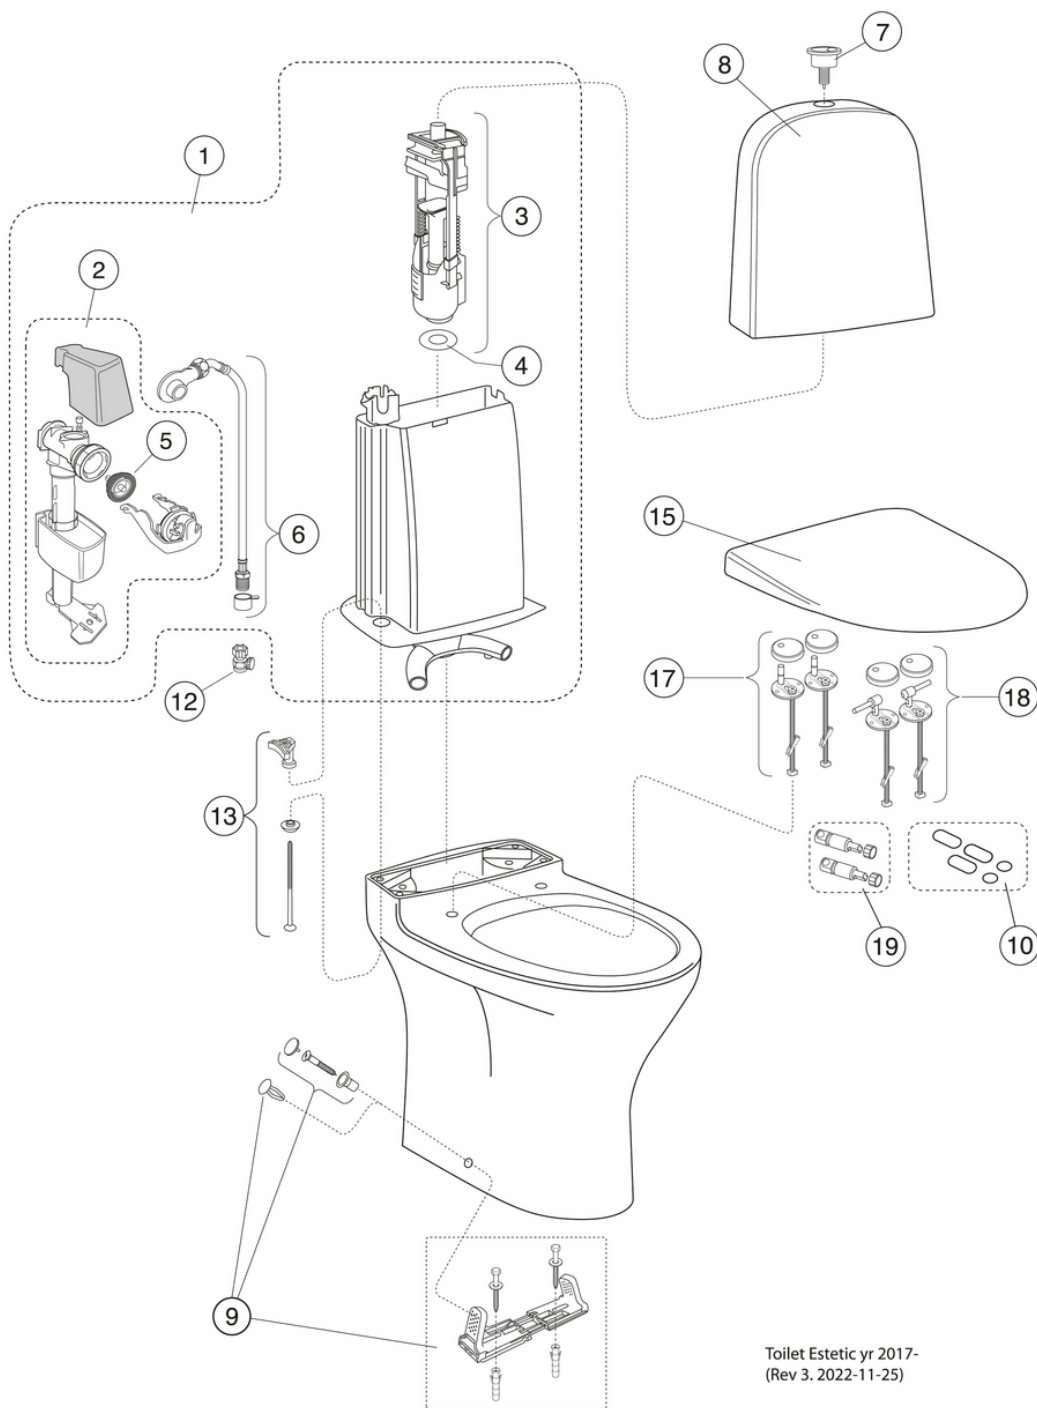

Quality of life since 1825

Toilet Estetic 8300 – hidden S/ P-trap, Hygienic Flush

Dual flush 4/2L, SC/QR seat, C+, for glueing.

Product features

- A matt colour that matches other matt black products
- Hygienic Flush: open flush rim for easier cleaning
- Ceramicplus: quick & eco-friendly cleaning

Article numbers

Art-no.
GB1183002S5231G

EAN
7391530075631

Packaging information

Length: 690 mm | Width: 363 mm | Height: 945 mm
Weight: 38 kg
Weight: 1 pc

Assembling & Care

Installed on floor with glue/silicone. Supplied with a flexible drain sleeve for fitting to a drain in the floor or directly into the wall. See supplied installation instructions.

Energy labeling and certifications

- CE approved, SS-EN 33 dimensioning and SS-EN 997 function

Technical information

- CO2 Footprint: 88.72 kg
- Flushing - water quantity: 2/4 L Dobbeltskyl
- Standard connection dimension: c/c 155mm sitsfäste

Spare parts

Toilet Estetic yr 2017-
(Rev 3. 2022-11-25)

No.	Product	Art-no.
1	Complete inner tank	GB19299N0101
3	Valve housing, flush valve	9GN00100
4	Fill valve	9GN03200
5	Membrane	9GN00300
7a	Flush button	87569861
7b	Flush button	875698K5
7c	Public single push button	9GN016D7
8a	Cistern housing, white	GB18830001200
8b	Cistern housing, matte white	GB18830041200
8c		GB188300SW200
8d	Cistern housing, black	GB18830036200
8e	Cistern, black	GB18830033200
8f	Cistern, Matt black	GB18830038200
9a	Floor fixation kit	92214501
9b	Plug bag, complete	GB19299P0207
10	Buffer set	92213400
12	Shut-off valve	GB1929900503
13	Cistern fixation kit	92226100
15a	Toilet seat Estetic 9M10 - SC/QR	9M10S101
15b	Toilet seat Estetic	9M10S1RW
15c	Toilet seat Estetic 9M10 - SC/QR	9M10S136
15e	Toilet seat Estetic	9M10S138
17	Hinges	92213161
18	Hinges	92213261
19	Damper	92213300