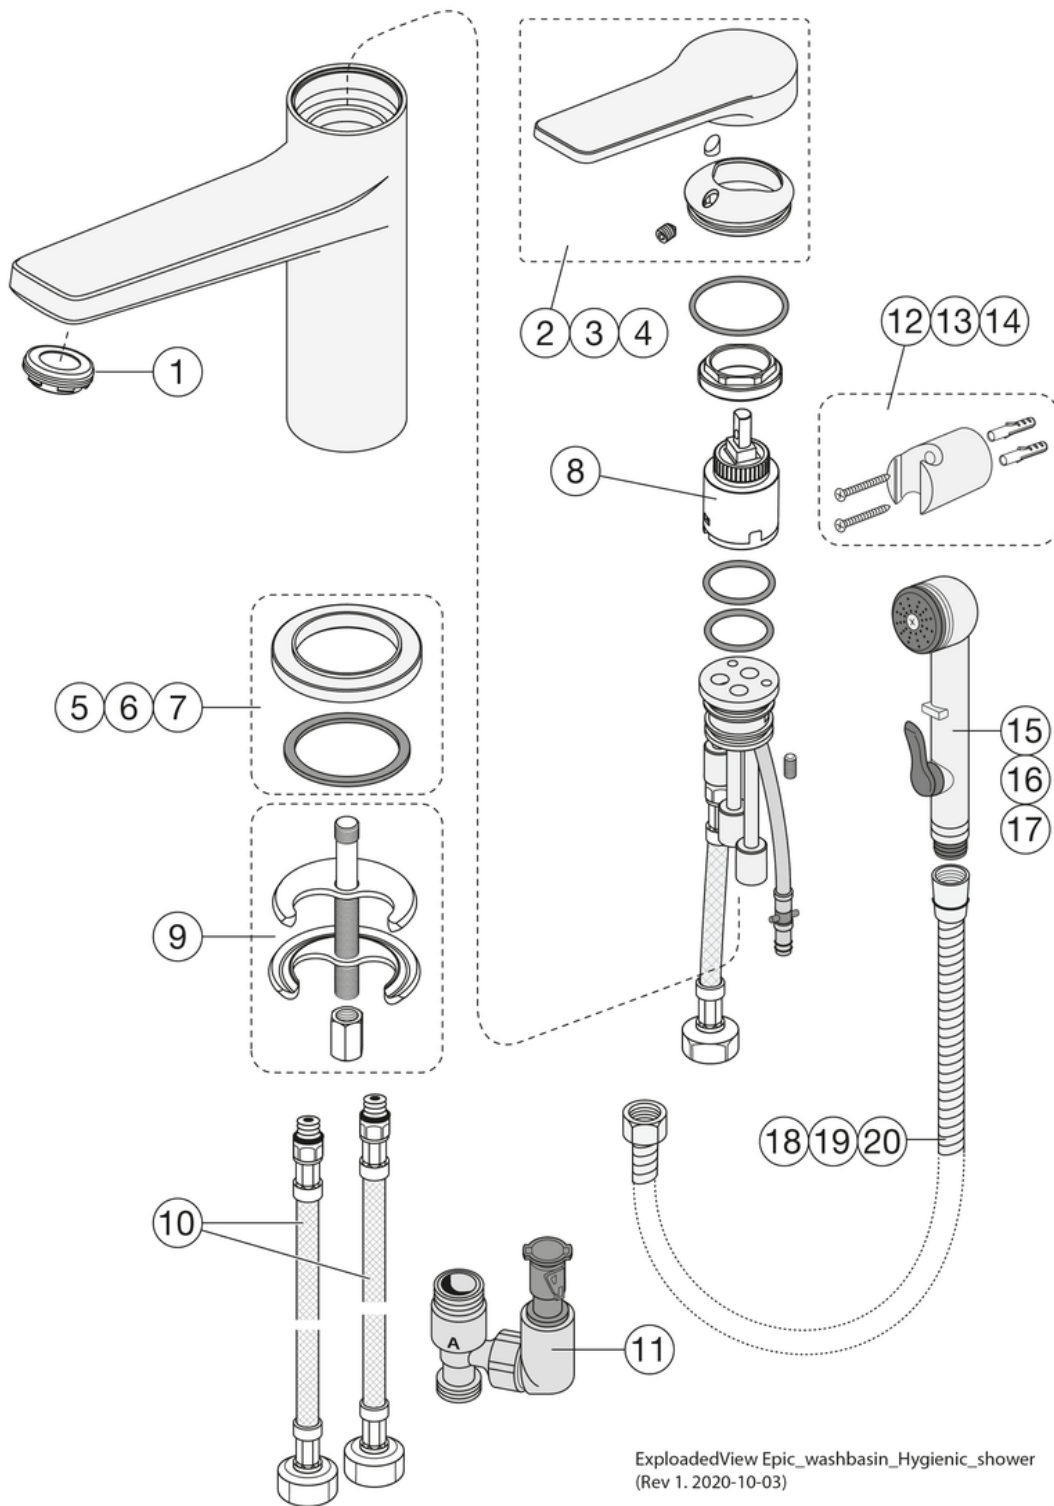

Quality of life since 1825

Washbasin mixer Epic

Chrome, with side spray and wall bracket

Product features

ECO-FLOW

Article numbers

Art-no.
GB41219961

EAN
7393792233767

Packaging information

Length: 65 mm | Width: 400 mm | Height: 200 mm
Weight: 2 kg
Weight: 1 pc

Assembling & Care

Prior to installation the lines must be flushed up to the faucet. The faucet is connected with the cold water line on the right and the hot water line on the left. Water pressure: max 1000 kPa, min 50kPa. Hot water temperature: max 70°C, min 45°C. Please note that we are not liable for damage resulting from improper installation.

Energy labeling and certifications

Spare parts

ExplodedView Epic_washbasin_Hygienic_shower
(Rev 1. 2020-10-03)

No.	Product	Art-no.
1	Aerator,	GB41639333 01
2	Lever,Washbasin mixer Epic	GB41639770 01
3	Lever,Washbasin mixer Epic	GB41639770 24
4	Lever,Washbasin mixer Epic	GB41639770 53
5	Base ring Ø50 Epic	GB41639773 01
6	Base ring Ø50 Epic	GB41639773 24
7	Base ring Ø50 Epic	GB41639773 53
8	Cartridge Ø25	GB41639775 01
9	Mounting kit	GB41639627 01
10	SoftPex hose	GB41636629 01
11	Epic ejector unit	GB41639949 01
12	Holder handle	GB41639947 01
13	Holder handle	GB41639947 53
14	Holder handle	GB41639947 24
15	Hand shower Epic Chrome	GB41639946 01
16	Hand spray Epic Black	GB41639946 53
18	Hose hand spray Epic Chrome	GB41639948 01
19	Hose hand spray Epic Black	GB41639948 53
20	Hose hand spray Epic Brass	GB41639948 24