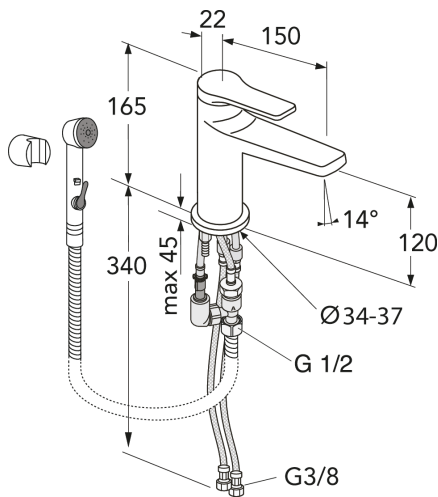

Quality of life since 1825

Washbasin mixer Epic

Chrome, with side spray and wall bracket

Product features

ECO-FLOW

Article numbers

Art-no.
GB41219961

EAN
7393792233767

Packaging information

Length: 65 mm | Width: 400 mm | Height: 200 mm
Weight: 2 kg
Weight: 1 pc

Assembling & Care

Prior to installation the lines must be flushed up to the faucet. The faucet is connected with the cold water line on the right and the hot water line on the left. Water pressure: max 1000 kPa, min 50kPa. Hot water temperature: max 70°C, min 45°C. Please note that we are not liable for damage resulting from improper installation.

Energy labeling and certifications

Spare parts

ExplodedView Epic_washbasin_Hygienic_shower
(Rev 1. 2020-10-03)

No.	Product	Art-no.
1	Aerator,	GB41639333 01
2	Lever,Washbasin mixer Epic	GB41639770 01
3	Lever,Washbasin mixer Epic	GB41639770 24
4	Lever,Washbasin mixer Epic	GB41639770 53
5	Base ring Ø50 Epic	GB41639773 01
6	Base ring Ø50 Epic	GB41639773 24
7	Base ring Ø50 Epic	GB41639773 53
8	Cartridge Ø25	GB41639775 01
9	Mounting kit	GB41639627 01
10	SoftPex hose	GB41636629 01
11	Epic ejector unit	GB41639949 01
12	Holder handle	GB41639947 01
13	Holder handle	GB41639947 53
14	Holder handle	GB41639947 24
15	Hand shower Epic Chrome	GB41639946 01
16	Hand spray Epic Black	GB41639946 53
18	Hose hand spray Epic Chrome	GB41639948 01
19	Hose hand spray Epic Black	GB41639948 53
20	Hose hand spray Epic Brass	GB41639948 24