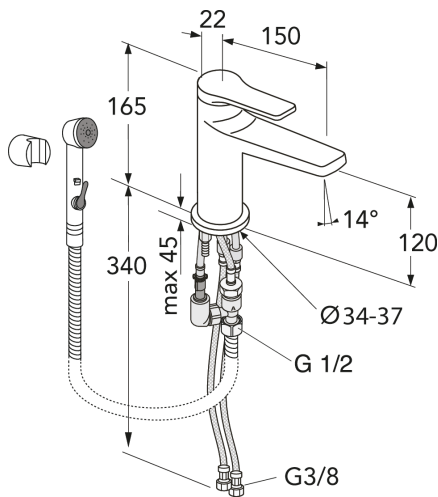

Quality of life since 1825

Washbasin mixer Epic

Brushed brass, with side spray and wall bracket

Product features

ECO-FLOW

Article numbers

Art-no.
GB41219961 24

EAN
7393792233774

Packaging information

Length: 65 mm | Width: 400 mm | Height: 200 mm
Weight: 2 kg
Weight: 1 pc

Assembling & Care

Prior to installation the lines must be flushed up to the faucet. The faucet is connected with the cold water line on the right and the hot water line on the left. Water pressure: max 1000 kPa, min 50kPa. Hot water temperature: max 70°C, min 45°C. Please note that we are not liable for damage resulting from improper installation.

Energy labeling and certifications

Spare parts

ExplodedView Epic_washbasin_Hygienic_shower
(Rev 1. 2020-10-03)

No.	Product	Art-no.
1	Aerator,	GB41639333 01
2	Lever,Washbasin mixer Epic	GB41639770 01
3	Lever,Washbasin mixer Epic	GB41639770 24
4	Lever,Washbasin mixer Epic	GB41639770 53
5	Base ring Ø50 Epic	GB41639773 01
6	Base ring Ø50 Epic	GB41639773 24
7	Base ring Ø50 Epic	GB41639773 53
8	Cartridge Ø25	GB41639775 01
9	Mounting kit	GB41639627 01
10	SoftPex hose	GB41636629 01
11	Epic ejector unit	GB41639949 01
12	Holder handle	GB41639947 01
13	Holder handle	GB41639947 53
14	Holder handle	GB41639947 24
15	Hand shower Epic Chrome	GB41639946 01
16	Hand spray Epic Black	GB41639946 53
18	Hose hand spray Epic Chrome	GB41639948 01
19	Hose hand spray Epic Black	GB41639948 53
20	Hose hand spray Epic Brass	GB41639948 24