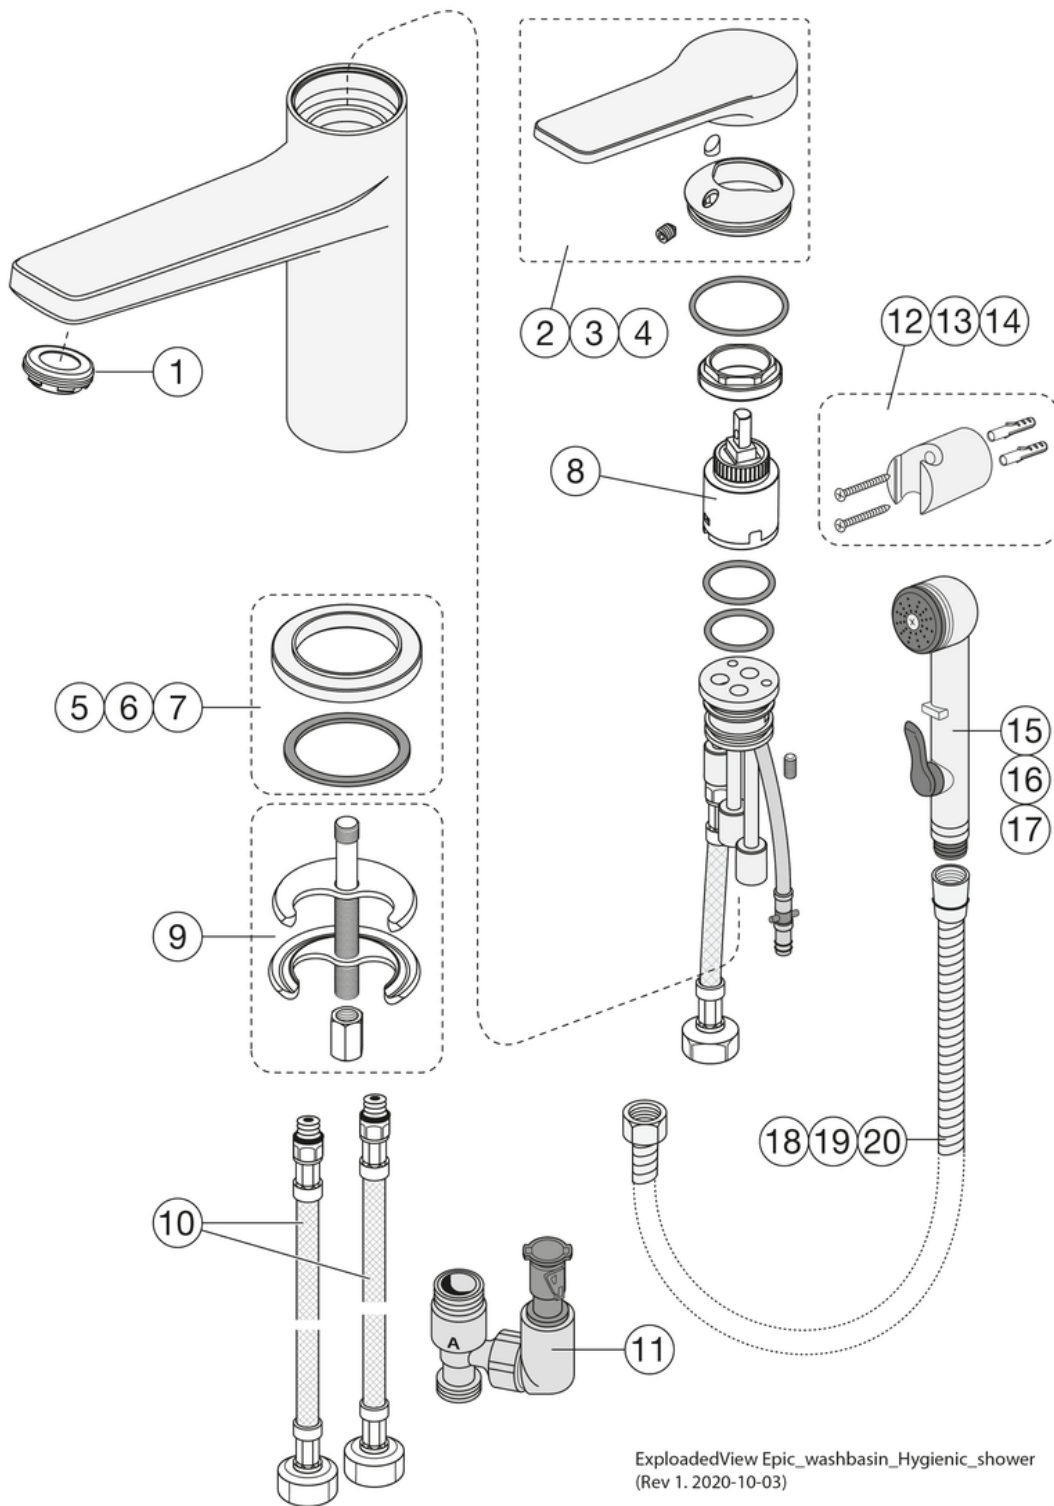

Quality of life since 1825

Washbasin mixer Epic

Brushed brass, with side spray and wall bracket

Product features

ECO-FLOW

Article numbers

Art-no.
GB41219961 24

EAN
7393792233774

Packaging information

Length: 65 mm | Width: 400 mm | Height: 200 mm
Weight: 2 kg
Weight: 1 pc

Assembling & Care

Prior to installation the lines must be flushed up to the faucet. The faucet is connected with the cold water line on the right and the hot water line on the left. Water pressure: max 1000 kPa, min 50kPa. Hot water temperature: max 70°C, min 45°C. Please note that we are not liable for damage resulting from improper installation.

Energy labeling and certifications

Spare parts

ExplodedView Epic_washbasin_Hygienic_shower
(Rev 1. 2020-10-03)

No.	Product	Art-no.
1	Aerator,	GB41639333 01
2	Lever,Washbasin mixer Epic	GB41639770 01
3	Lever,Washbasin mixer Epic	GB41639770 24
4	Lever,Washbasin mixer Epic	GB41639770 53
5	Base ring Ø50 Epic	GB41639773 01
6	Base ring Ø50 Epic	GB41639773 24
7	Base ring Ø50 Epic	GB41639773 53
8	Cartridge Ø25	GB41639775 01
9	Mounting kit	GB41639627 01
10	SoftPex hose	GB41636629 01
11	Epic ejector unit	GB41639949 01
12	Holder handle	GB41639947 01
13	Holder handle	GB41639947 53
14	Holder handle	GB41639947 24
15	Hand shower Epic Chrome	GB41639946 01
16	Hand spray Epic Black	GB41639946 53
18	Hose hand spray Epic Chrome	GB41639948 01
19	Hose hand spray Epic Black	GB41639948 53
20	Hose hand spray Epic Brass	GB41639948 24