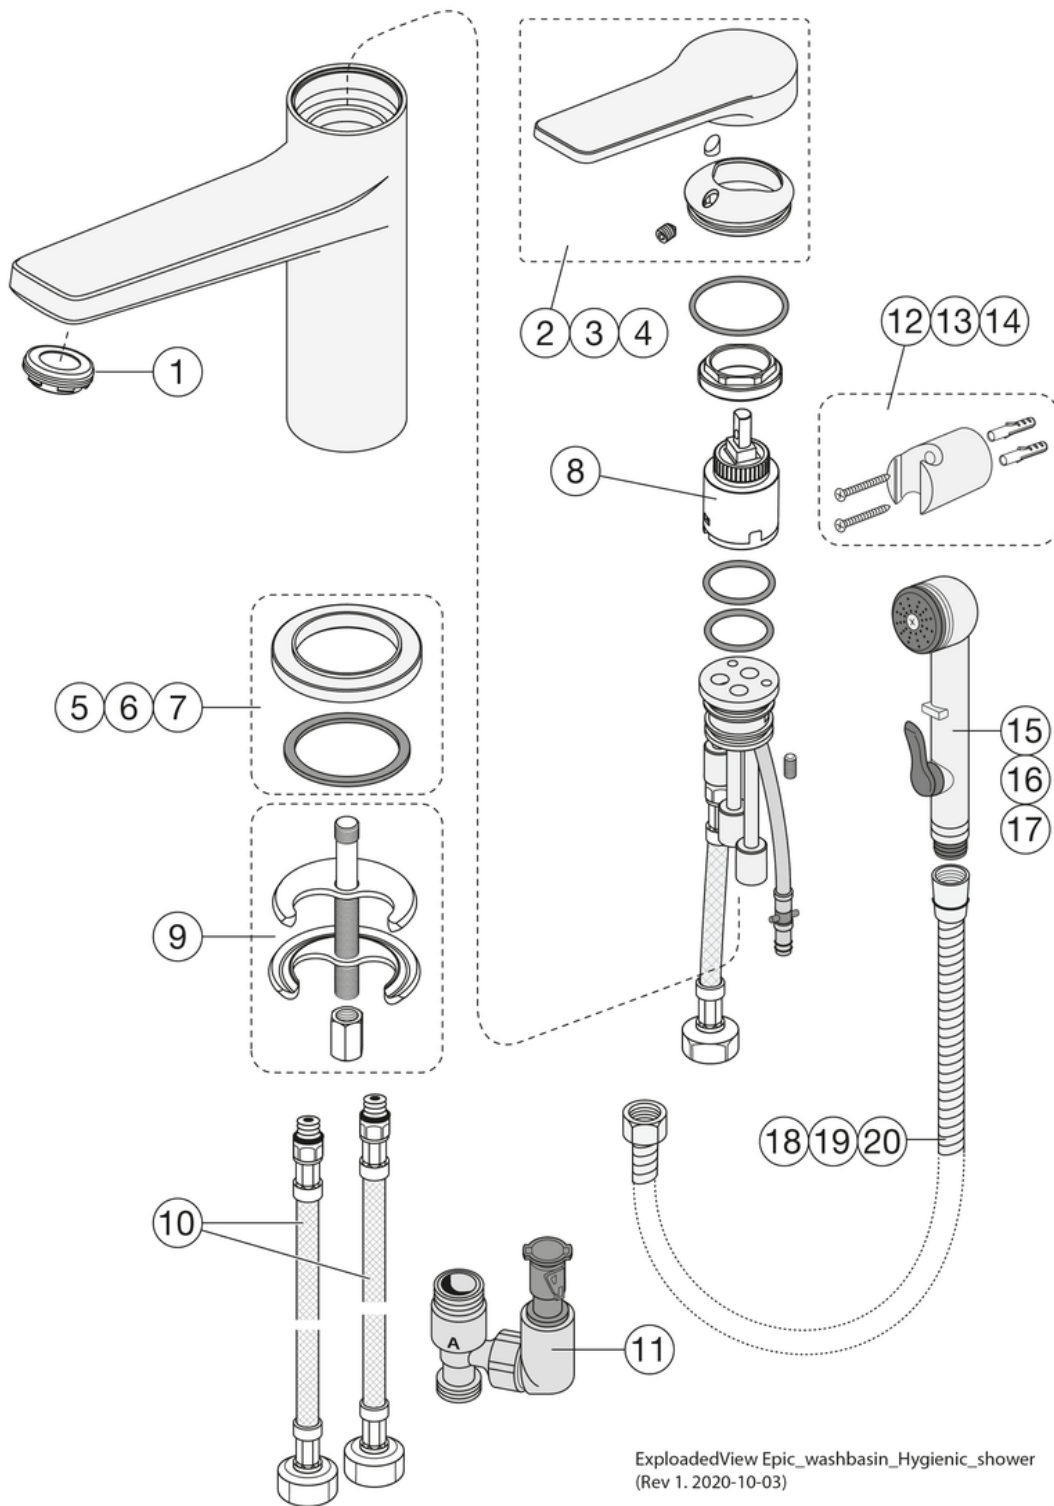

Quality of life since 1825

Washbasin mixer Epic

Matt black, with side spray and wall bracket

Product features

ECO-FLOW

Article numbers

Art-no.
GB41219961 53

EAN
7393792233781

Packaging information

Length: 65 mm | Width: 400 mm | Height: 200 mm
Weight: 2 kg
Weight: 1 pc

Assembling & Care

Prior to installation the lines must be flushed up to the faucet. The faucet is connected with the cold water line on the right and the hot water line on the left. Water pressure: max 1000 kPa, min 50kPa. Hot water temperature: max 70°C, min 45°C. Please note that we are not liable for damage resulting from improper installation.

Energy labeling and certifications

Spare parts

ExplodedView Epic_washbasin_Hygienic_shower
(Rev 1. 2020-10-03)

No.	Product	Art-no.
1	Aerator,	GB41639333 01
2	Lever,Washbasin mixer Epic	GB41639770 01
3	Lever,Washbasin mixer Epic	GB41639770 24
4	Lever,Washbasin mixer Epic	GB41639770 53
5	Base ring Ø50 Epic	GB41639773 01
6	Base ring Ø50 Epic	GB41639773 24
7	Base ring Ø50 Epic	GB41639773 53
8	Cartridge Ø25	GB41639775 01
9	Mounting kit	GB41639627 01
10	SoftPex hose	GB41636629 01
11	Epic ejector unit	GB41639949 01
12	Holder handle	GB41639947 01
13	Holder handle	GB41639947 53
14	Holder handle	GB41639947 24
15	Hand shower Epic Chrome	GB41639946 01
16	Hand spray Epic Black	GB41639946 53
18	Hose hand spray Epic Chrome	GB41639948 01
19	Hose hand spray Epic Black	GB41639948 53
20	Hose hand spray Epic Brass	GB41639948 24