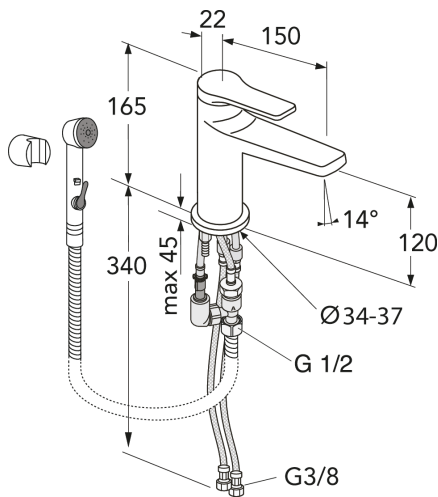

Quality of life since 1825

Washbasin mixer Epic

Matt black, with side spray and wall bracket

Product features

ECO-FLOW

Article numbers

Art-no.
GB41219961 53

EAN
7393792233781

Packaging information

Length: 65 mm | Width: 400 mm | Height: 200 mm
Weight: 2 kg
Weight: 1 pc

Assembling & Care

Prior to installation the lines must be flushed up to the faucet. The faucet is connected with the cold water line on the right and the hot water line on the left. Water pressure: max 1000 kPa, min 50kPa. Hot water temperature: max 70°C, min 45°C. Please note that we are not liable for damage resulting from improper installation.

Energy labeling and certifications

Spare parts

ExplodedView Epic_washbasin_Hygienic_shower
(Rev 1. 2020-10-03)

No.	Product	Art-no.
1	Aerator,	GB41639333 01
2	Lever,Washbasin mixer Epic	GB41639770 01
3	Lever,Washbasin mixer Epic	GB41639770 24
4	Lever,Washbasin mixer Epic	GB41639770 53
5	Base ring Ø50 Epic	GB41639773 01
6	Base ring Ø50 Epic	GB41639773 24
7	Base ring Ø50 Epic	GB41639773 53
8	Cartridge Ø25	GB41639775 01
9	Mounting kit	GB41639627 01
10	SoftPex hose	GB41636629 01
11	Epic ejector unit	GB41639949 01
12	Holder handle	GB41639947 01
13	Holder handle	GB41639947 53
14	Holder handle	GB41639947 24
15	Hand shower Epic Chrome	GB41639946 01
16	Hand spray Epic Black	GB41639946 53
18	Hose hand spray Epic Chrome	GB41639948 01
19	Hose hand spray Epic Black	GB41639948 53
20	Hose hand spray Epic Brass	GB41639948 24