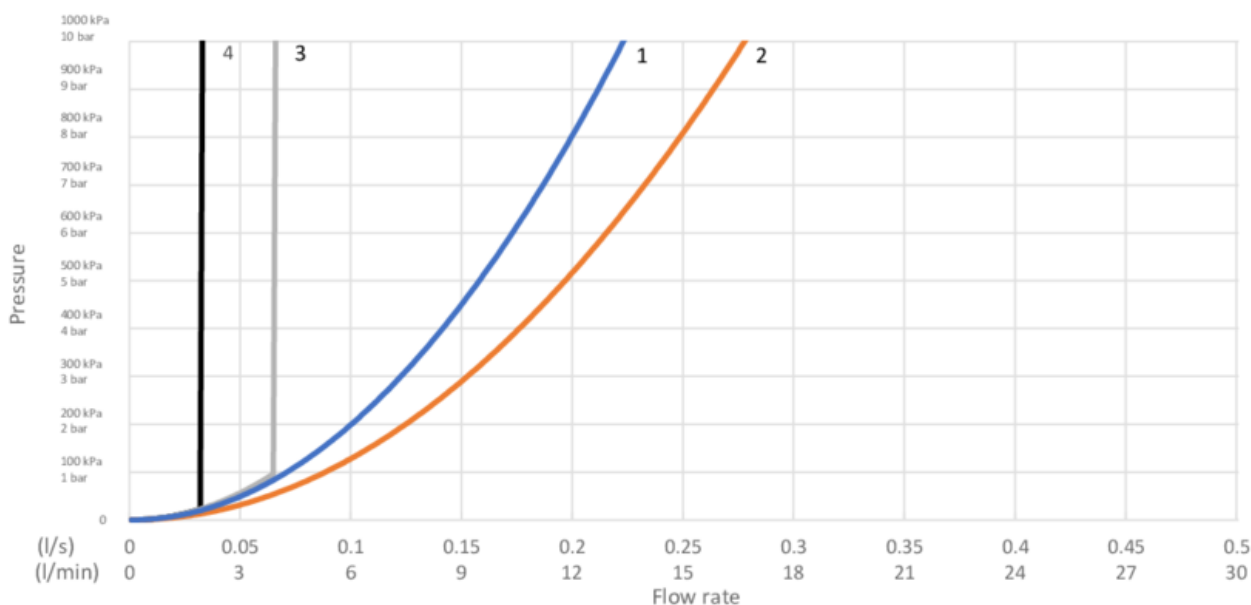

GUSTAVSBERG/

FLOW CHART/

Kitchen mixer Nordic 3

- 1. Max flow
- 2. Dishwasher shut off
- 3. Optional aerator GB41638662 10

- 4. Optional aerator GB41638663 10

1. Max flow

| | |
|------------------------------|-----------|
| - Flowrate at 300 kPa: | 0,122 l/s |
| - Pressure at flow 0,1 l/s: | 203 kPa |
| - Pressure at flow 0,2 l/s: | 811 kPa |
| - Pressure at flow 0,33 l/s: | N/A |