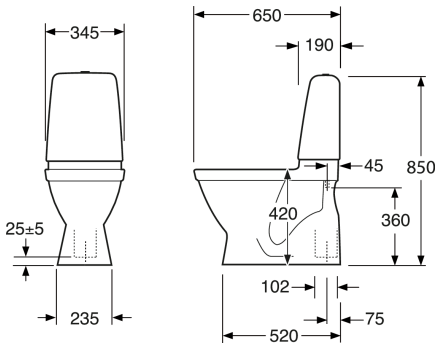

Quality of life since 1825

Toilet Public 6600 - hidden S-trap, Hygienic Flush

Single flush 4L, without seat, C+, stainless steel push button.

Product features

CERAMICPLUS

- Durable stainless steel push button suitable for public environments
- Open flush edge for simplified cleaning
- Ceramicplus for quick and eco-friendly cleaning

Article numbers

Art-no.
GB1166004R1503

EAN
7391530074955

Packaging information

Length: 680 mm | Width: 340 mm | Height: 940 mm

Weight: 32 kg

Weight: 1 pc

Assembling & Care

Energy labeling and certifications

- CE approved, SS-EN 33 dimensioning and SS-EN 997 function

Technical information

- CO2 Footprint: 74.33 kg
- Flushing - water quantity: 4 L Enkeltskyl
- Trap à Outlet: S-Trap Hidden trap
- Standard connection dimension: c/c 155mm sitsfäste