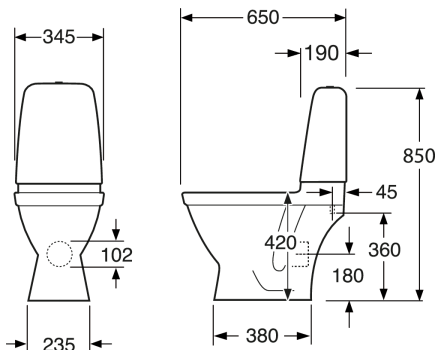

## Packaging information

Length: 680 mm | Width: 340 mm | Height: 940 mm  
Weight: 32 kg  
Weight: 1 pc

## Assembling & Care

## Technical information

- CO2 Footprint: 74.33 kg
- Flushing - water quantity: 4 L Enkeltskyl
- Trap à Outlet: P-trap Hidden trap
- Standard connection dimension: c/c 155mm sitsfäste

SMARTER  
BATHROOMS