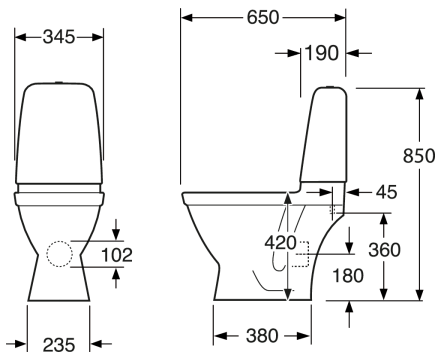

Quality of life since 1825

Toilet Public 6610 - hidden P-trap, Hygienic Flush

Single flush 4L, without seat, C+, stainless steel push button

Product features

CERAMICPLUS

- Durable stainless steel push button suitable for public environments
- Open flush edge for simplified cleaning
- Ceramicplus for quick and eco-friendly cleaning

Article numbers

Art-no.
GB1166104R1503

EAN
7391530074962

Packaging information

Length: 680 mm | Width: 340 mm | Height: 940 mm

Weight: 32 kg

Weight: 1 pc

Assembling & Care

Energy labeling and certifications

- CE approved, SS-EN 33 dimensioning and SS-EN 997 function

Technical information

- CO2 Footprint: 74.33 kg
- Flushing - water quantity: 4 L Enkeltskyl
- Trap â Outlet: P-trap Hidden trap
- Standard connection dimension: c/c 155mm sitsfäste