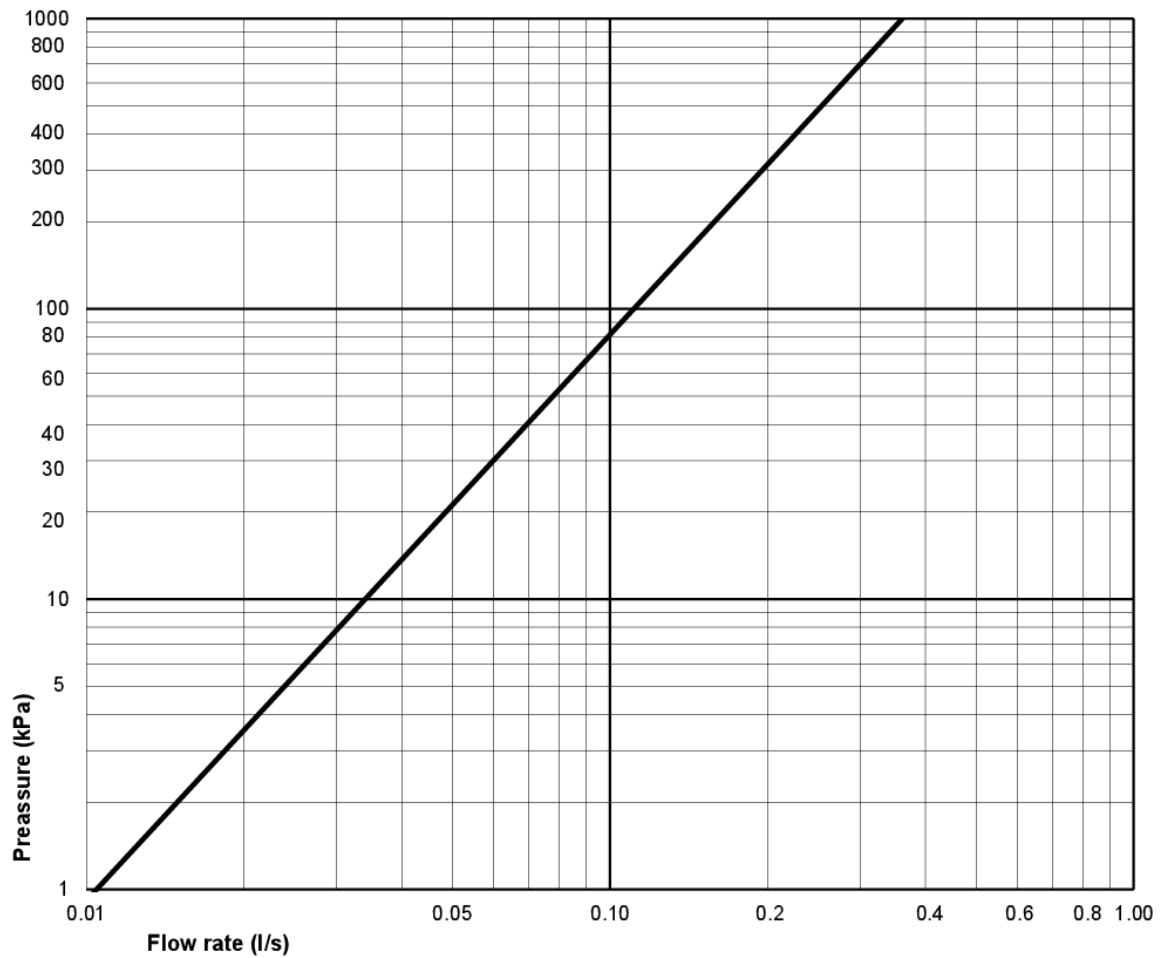

SMARTER
BATHROOMS

FLOW CHART

FILL VALVE - 9GN00100

A MEMBER OF THE
VILLEROY & BOCH GROUP

Villeroy & Boch Gustavsberg AB
Box 400, 134 29 Gustavsberg
Phone +46 (0)8-570 391 00
www.gustavsberg.com | info@gustavsberg.com