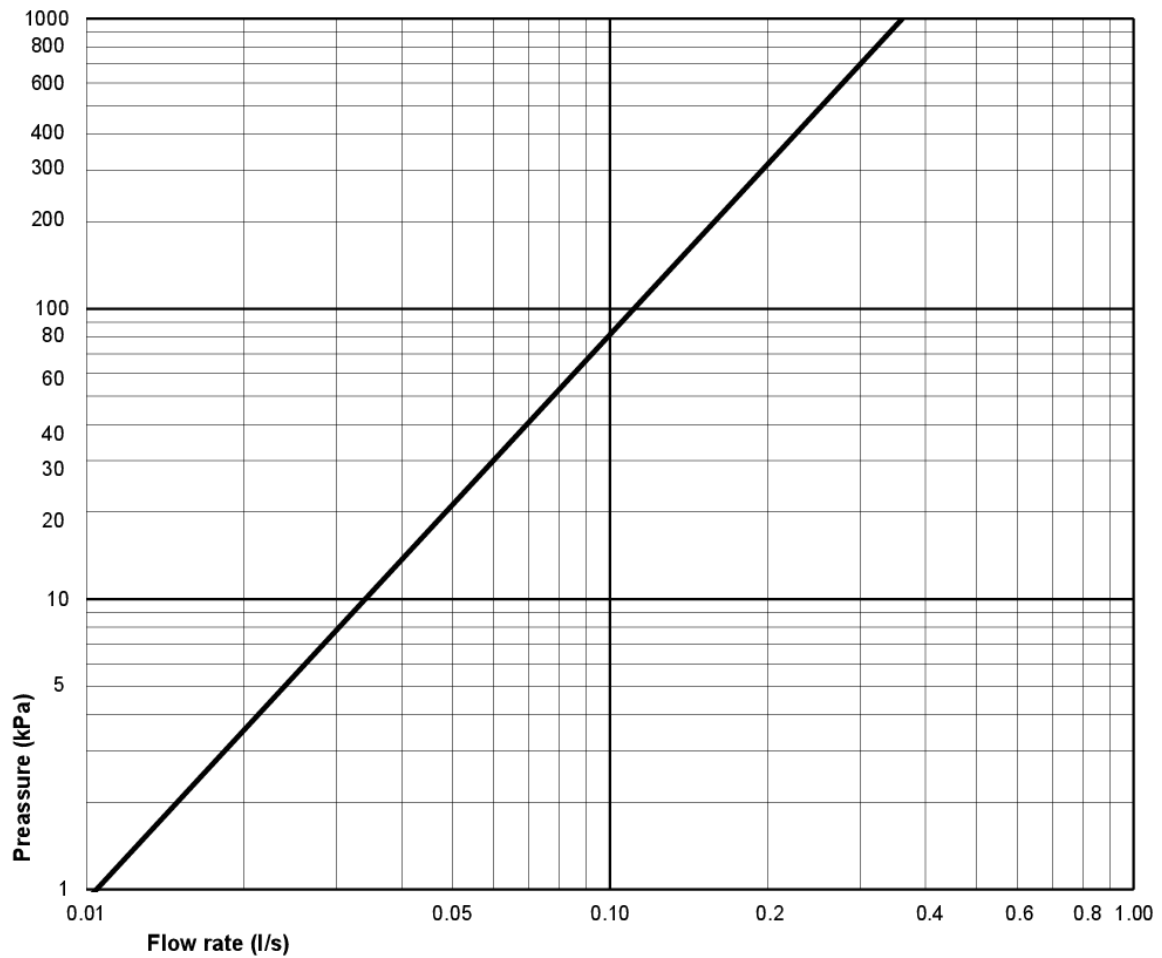

- Trap à Outlet: Wall connection
- Standard connection dimension: c/c 155mm sitsfäste

SMARTER
BATHROOMS

FLOW CHART

FILL VALVE - 9GN00100

A MEMBER OF THE
VILLEROY & BOCH GROUP

Villeroy & Boch Gustavsberg AB
Box 400, 134 29 Gustavsberg
Phone +46 (0)8-570 391 00
www.gustavsberg.com | info@gustavsberg.com