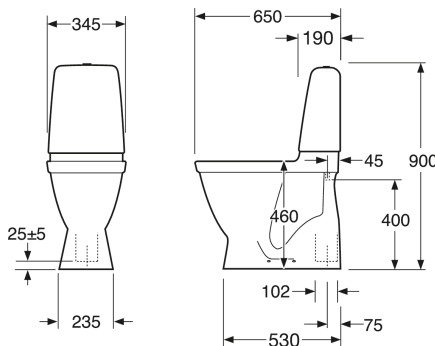

Assembling & Care

Energy labeling and certifications

- CE approved, SS-EN 33 dimensioning and SS-EN 997 function

Technical information

- CO2 Footprint: 71.93 kg
- Flushing - water quantity: 4 L Enkeltskyl
- Trap à Outlet: S-Trap Hidden trap
- Standard connection dimension: c/c 155mm sitsfäste