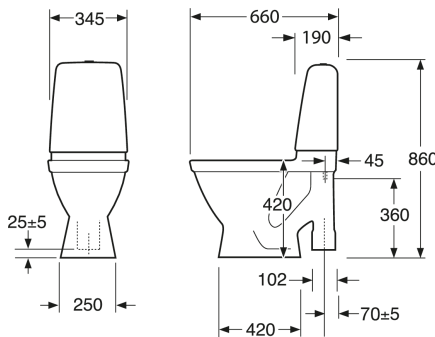

Article numbers

Art-no.
GB1166914R1503

EAN
7391530074986

Packaging information

Length: 680 mm | Width: 340 mm | Height: 940 mm
Weight: 32 kg
Weight: 1 pc

Assembling & Care

Energy labeling and certifications

- CE approved, SS-EN 33 dimensioning and SS-EN 997 function

Technical information

- CO2 Footprint: 74.33 kg
- Flushing - water quantity: 4 L Enkeltskyl
- Trap à Outlet: S-Trap Open trap
- Standard connection dimension: c/c 155mm sitsfäste