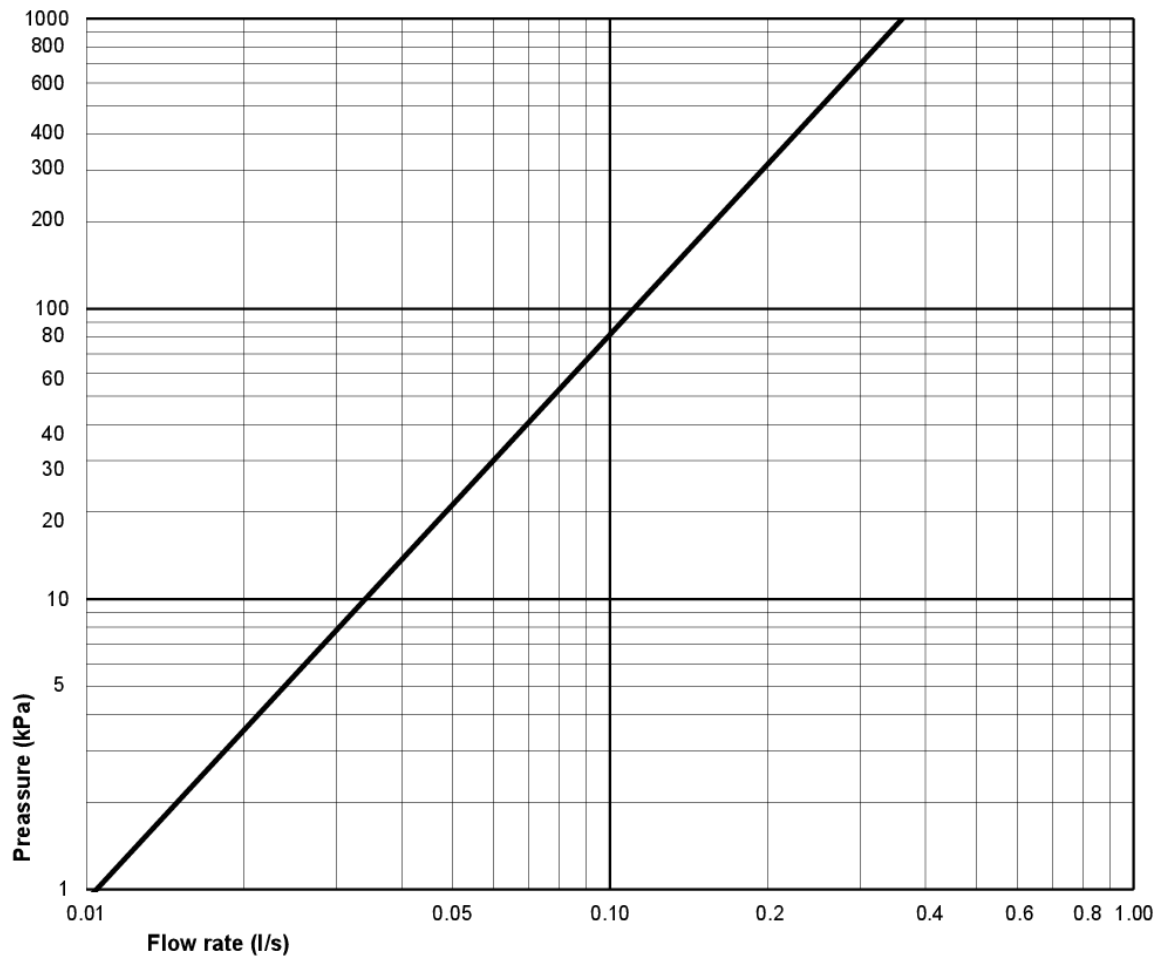

SMARTER
BATHROOMS

FLOW CHART

FILL VALVE - 9GN00100

A MEMBER OF THE
VILLEROY & BOCH GROUP

Villeroy & Boch Gustavsberg AB
Box 400, 134 29 Gustavsberg
Phone +46 (0)8-570 391 00
www.gustavsberg.com | info@gustavsberg.com