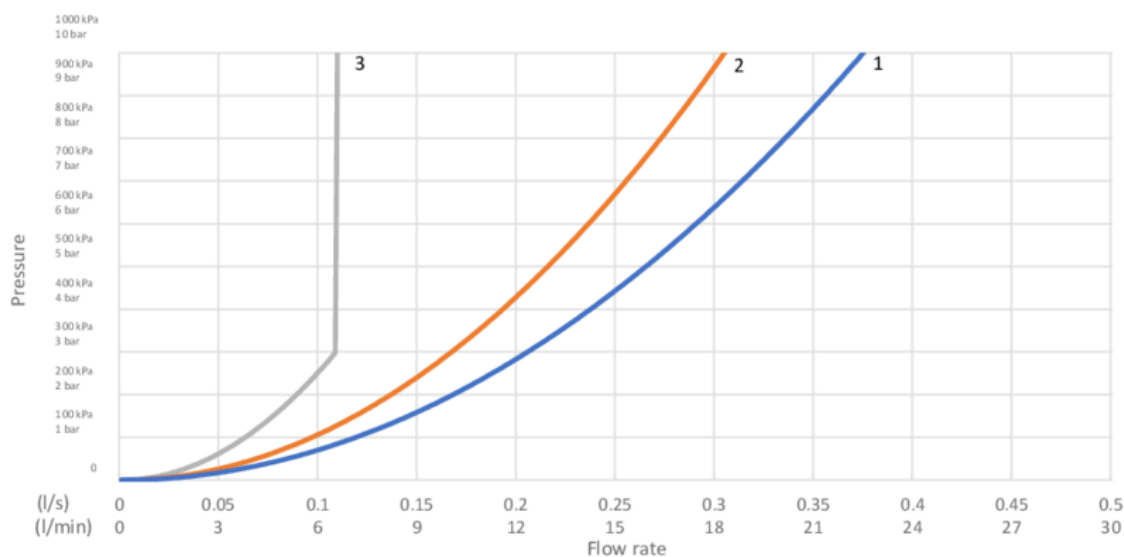

Packaging information

Length: 225 mm | Width: 205 mm | Height: 70 mm
Weight: 1.67 kg
Weight: 1 pc

Assembling & Care

Energy labeling and certifications

Technical information

- Max. tap capacity (at 300 kPa): 0,205 l/s
- Pressure loss with flow (0,2 l/s) 286 kPa
- Standard connection dimension: 150 c-c

GUSTAVSBERG/

FLOW CHART/

Singel lever wall-mixer Nautic

GUSTAVSBERG /
SMARTER BATHROOMS

- 1. Restrictor class A
- 2. Duschset GB41103250
- 3. Duschset GB41103250 med reglerare 6,5 l/min (GB41638724 01)

1. Restrictor class A		2. Duschset GB41103250	
- Flow rate at 300 kPa:	0,205 l/s	- Flow rate at 300 kPa:	0,167 l/s
- Pressure at flow 0,1 l/s:	71 kPa	- Pressure at flow 0,1 l/s:	108 kPa
- Pressure at flow 0,2 l/s:	286 kPa	- Pressure at flow 0,2 l/s:	432 kPa
- Pressure at flow 0,33 l/s:	777 kPa	- Pressure at flow 0,33 l/s:	N/A

3. Duschset GB41103250 med reglerare 6,5 l/min (GB41638724 01)	
- Flow rate at 300 kPa:	0,108 l/s
- Pressure at flow 0,1 l/s:	256 kPa
- Pressure at flow 0,2 l/s:	N/A
- Pressure at flow 0,33 l/s:	N/A

Rev, 1, 2021-09-09 Gustavsberg Labb