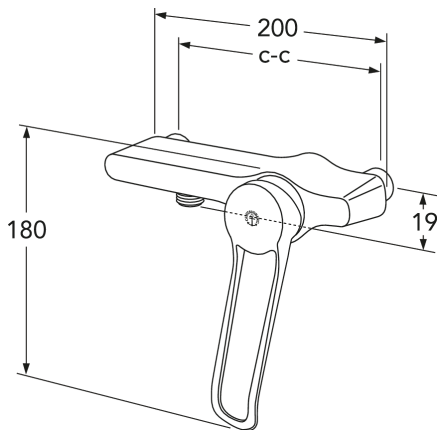

Quality of life since 1825

Shower mixer New Nautic – Singel lever

Lead free, elongated lever

Product features

LEAD-FREE

Article numbers

Art-no.
GB41216014064

EAN
7391530077222

Packaging information

Length: 225 mm | Width: 205 mm | Height: 70 mm
Weight: 1.67 kg
Weight: 1 pc

Assembling & Care

Energy labeling and certifications

Technical information

- Max. tap capacity (at 300 kPa): 0,205 l/s
- Pressure loss with flow (0,2 l/s) 286 kPa
- Standard connection dimension: 150 c-c

GUSTAVSBERG/

FLOW CHART/

Singel lever wall-mixer Nautic

GUSTAVSBERG /
SMARTER BATHROOMS

- 1. Restrictor class A
- 2. Duschset GB41103250
- 3. Duschset GB41103250 med reglerare 6,5 l/min (GB41638724 01)

1. Restrictor class A		2. Duschset GB41103250	
- Flow rate at 300 kPa:	0,205 l/s	- Flow rate at 300 kPa:	0,167 l/s
- Pressure at flow 0,1 l/s:	71 kPa	- Pressure at flow 0,1 l/s:	108 kPa
- Pressure at flow 0,2 l/s:	286 kPa	- Pressure at flow 0,2 l/s:	432 kPa
- Pressure at flow 0,33 l/s:	777 kPa	- Pressure at flow 0,33 l/s:	N/A

3. Duschset GB41103250 med reglerare 6,5 l/min (GB41638724 01)	
- Flow rate at 300 kPa:	0,108 l/s
- Pressure at flow 0,1 l/s:	256 kPa
- Pressure at flow 0,2 l/s:	N/A
- Pressure at flow 0,33 l/s:	N/A

Rev, 1, 2021-09-09 Gustavsberg Labb