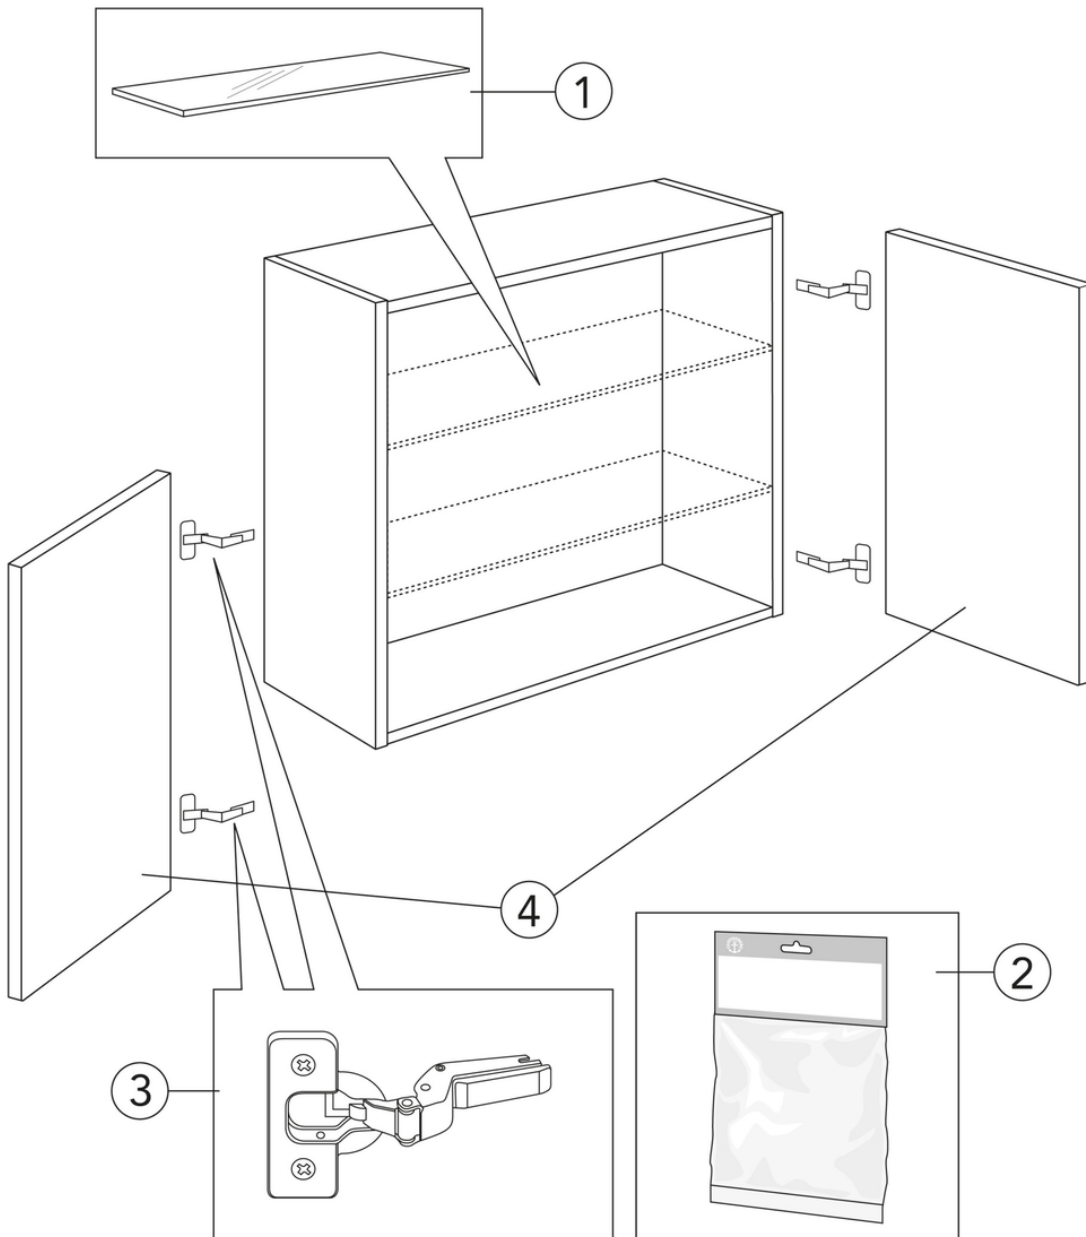

Quality of life since 1825

Wall cabinet Artic - 60 x 32 cm

Peach.

Product features

MOISTURE
RESISTANT

SOFT CLOSE
FURNITURE

- Soft-closing doors
- Can be mounted as a top cabinet or on a leg frame for a more furnished feeling in the bathroom
- Mounting system that is easily and quickly mounted on a wall and easily adjusted to the correct position

Article numbers

Art-no.

GB71ACSC6032T0

EAN

4065467171997

Packaging information

Length: 340 mm | Width: 620 mm | Height: 570 mm

Weight: 16 kg

Weight: 1 pc

Assembling & Care

Energy labeling and certifications

Denna produkt är anpassad till
Branschregler Säker Vatteninstallation
2025:1. Leverantören garanterar
produktens funktion om branschreglerna
och monteringsanvisningarna följs.

Spare parts

Artic furnitur wall cabinet yr 2022-
(Rev 1. 2022-03-23)

No.	Product	Art-no.
1a	Glass shelf Wall cabinet 32	GB8148000210
1b	Glass shelf Wall cabinet 39	GB8148000211
2a		GB8148000006
2b		GB8148000008
3		GB8148000112
4a	Door, Wall cabinet White	GB8148000202
4b	Door, Wall cabinet Ash grey	GB8148000203
4c	Door, Wall cabinet Black ash veneer	GB8148000204
4d	Door, Wall cabinet Peach	GB8148000205