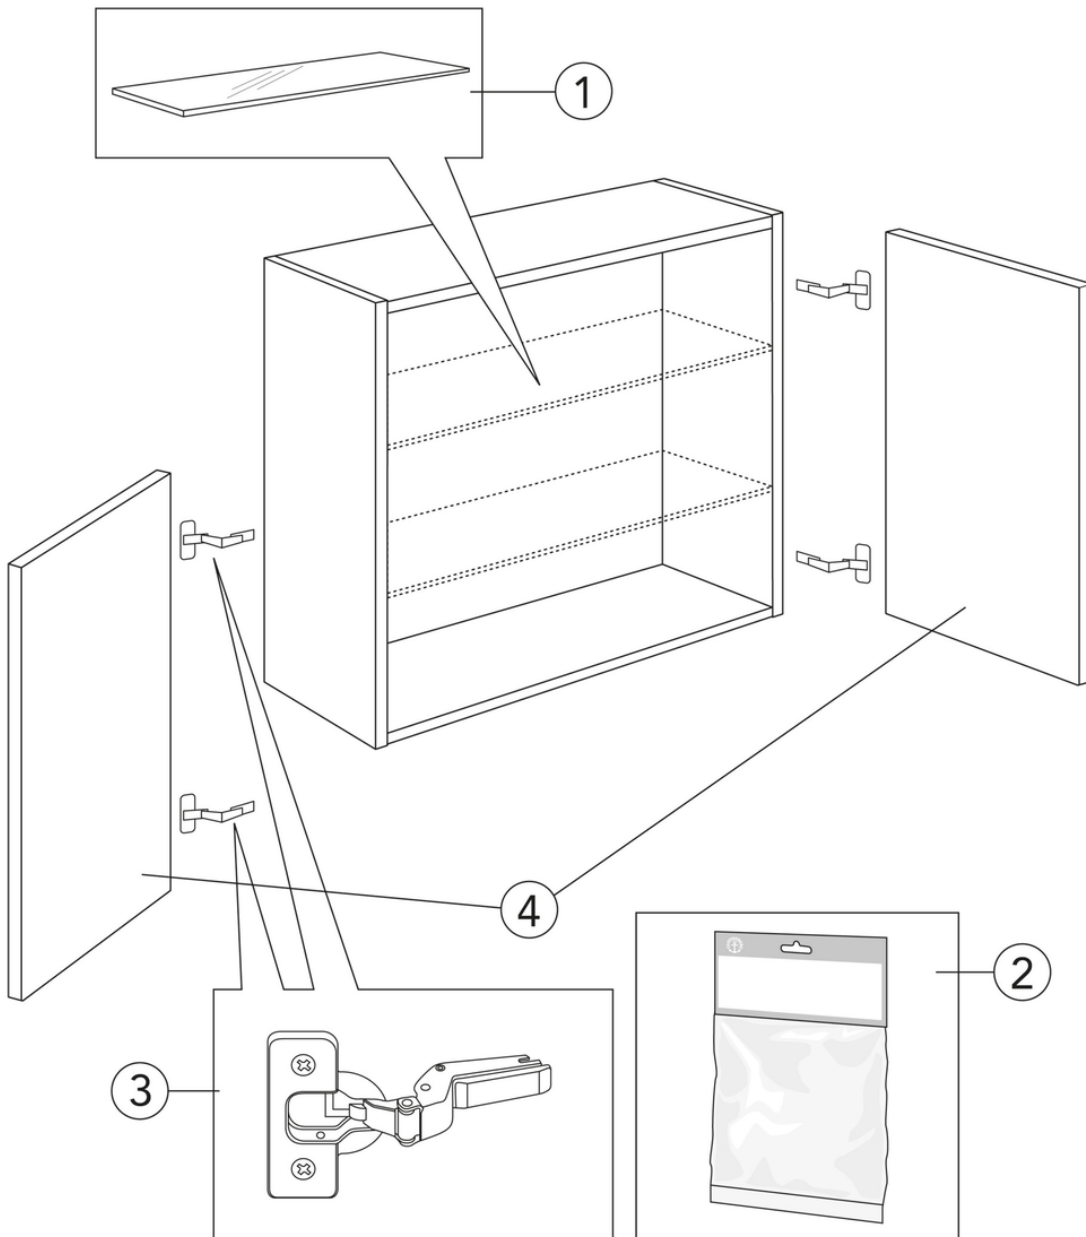

Spare parts

Artic furnitur wall cabinet yr 2022-
(Rev 1. 2022-03-23)

No.	Product	Art-no.
1a	Glass shelf Wall cabinet 32	GB8148000210
1b	Glass shelf Wall cabinet 39	GB8148000211
2a		GB8148000006
2b		GB8148000008
3		GB8148000112
4a	Door, Wall cabinet White	GB8148000202
4b	Door, Wall cabinet Ash grey	GB8148000203
4c	Door, Wall cabinet Black ash veneer	GB8148000204
4d	Door, Wall cabinet Peach	GB8148000205