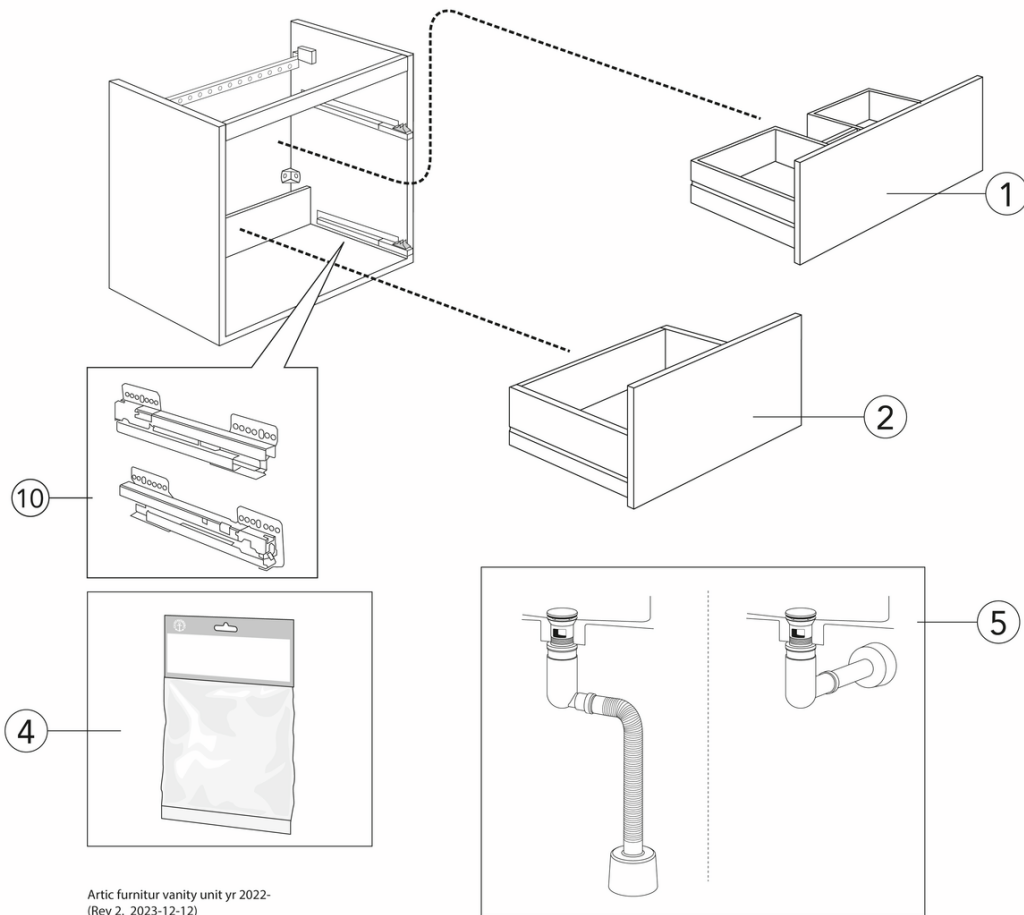

Article numbers

Art-no.
GB71ACVU10TK00

EAN
4065467171706

Packaging information

Length: 485 mm | Width: 1000 mm | Height: 570 mm

Weight: 31 kg

Weight: 1 pc

Assembling & Care

Energy labeling and certifications

Spare parts

Artic furnitur vanity unit yr 2022-
(Rev 2. 2023-12-12)

No.	Product	Art-no.
1a	Front top Vanity 120, Peach	GB8148000169
1b	Front top Vanity 120, Ash grey	GB8148000168
1c	Front top Vanity 120, Black ash veneer	GB8148000167
1d	Front top Vanity 120, White	GB8148000166
1e	Front top Vanity 100, Peach	GB8148000165
1f	Front top Vanity 100, Ash grey	GB8148000164
1g	Front top Vanity 100, Black ash veneer	GB8148000163
1h	Front top Vanity 100, White	GB8148000162
1i	Front top Vanity 80, Peach	GB8148000161
1j	Front top Vanity 80, Ash grey	GB8148000160
1k	Front top Vanity 80, Black ash veneer	GB8148000159
1l	Front top Vanity 80, White	GB8148000158
1m	Front top Vanity 60, Peach	GB8148000157
1n	Front top Vanity 60, Ash grey	GB8148000156
1o	Front top Vanity 60, Black ash veneer	GB8148000155
1p	Front top Vanity 60, White	GB8148000154
2a	Front bottom Vanity 120, Peach	GB8148000185
2b	Front bottom Vanity 120, Ash grey	GB8148000184
2c	Front bottom Vanity 120, Black ash veneer	GB8148000183
2d	Front bottom Vanity 120, White	GB8148000182
2e	Front bottom Vanity 100, Peach	GB8148000181
2f	Front bottom Vanity 100, Ash grey	GB8148000180
2g	Front bottom Vanity 100, Black ash veneer	GB8148000179
2h	Front bottom Vanity 100, White	GB8148000178
2i	Front bottom Vanity 80, Peach	GB8148000177
2j	Front bottom Vanity 80, Ash grey	GB8148000176
2k	Front bottom Vanity 80, Black ash veneer	GB8148000175
2l	Front bottom Vanity 80, White	GB8148000174
2m	Front bottom Vanity 60, Peach	GB8148000173
2n	Front bottom Vanity 60, Ash grey	GB8148000172
2o	Front bottom Vanity 60, Black ash veneer	GB8148000171
2p	Front bottom Vanity 60, White	GB8148000170
4		GB8148000006
5		GB8148000002
10		GB8148000137