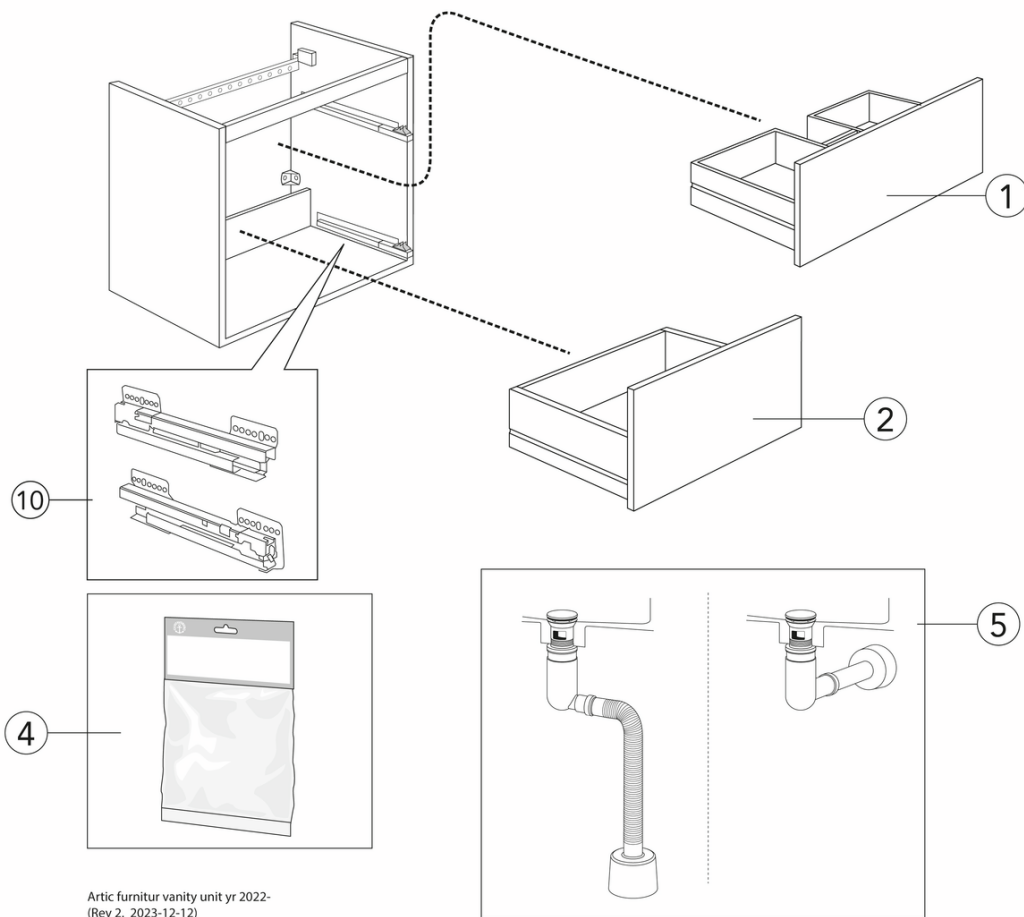

Article numbers

Art-no.
GB71ACVU60T000

EAN
4065467171720

Packaging information

Length: 490 mm | Width: 600 mm | Height: 590 mm

Weight: 27 kg

Weight: 1 pc

Assembling & Care

Spare parts

Artic furnitur vanity unit yr 2022-
(Rev 2. 2023-12-12)

No.	Product	Art-no.
1a	Front top Vanity 120, Peach	GB8148000169
1b	Front top Vanity 120, Ash grey	GB8148000168
1c	Front top Vanity 120, Black ash veneer	GB8148000167
1d	Front top Vanity 120, White	GB8148000166
1e	Front top Vanity 100, Peach	GB8148000165
1f	Front top Vanity 100, Ash grey	GB8148000164
1g	Front top Vanity 100, Black ash veneer	GB8148000163
1h	Front top Vanity 100, White	GB8148000162
1i	Front top Vanity 80, Peach	GB8148000161
1j	Front top Vanity 80, Ash grey	GB8148000160
1k	Front top Vanity 80, Black ash veneer	GB8148000159
1l	Front top Vanity 80, White	GB8148000158
1m	Front top Vanity 60, Peach	GB8148000157
1n	Front top Vanity 60, Ash grey	GB8148000156
1o	Front top Vanity 60, Black ash veneer	GB8148000155
1p	Front top Vanity 60, White	GB8148000154
2a	Front bottom Vanity 120, Peach	GB8148000185
2b	Front bottom Vanity 120, Ash grey	GB8148000184
2c	Front bottom Vanity 120, Black ash veneer	GB8148000183
2d	Front bottom Vanity 120, White	GB8148000182
2e	Front bottom Vanity 100, Peach	GB8148000181
2f	Front bottom Vanity 100, Ash grey	GB8148000180
2g	Front bottom Vanity 100, Black ash veneer	GB8148000179
2h	Front bottom Vanity 100, White	GB8148000178
2i	Front bottom Vanity 80, Peach	GB8148000177
2j	Front bottom Vanity 80, Ash grey	GB8148000176
2k	Front bottom Vanity 80, Black ash veneer	GB8148000175
2l	Front bottom Vanity 80, White	GB8148000174
2m	Front bottom Vanity 60, Peach	GB8148000173
2n	Front bottom Vanity 60, Ash grey	GB8148000172
2o	Front bottom Vanity 60, Black ash veneer	GB8148000171
2p	Front bottom Vanity 60, White	GB8148000170
4		GB8148000006
5		GB8148000002
10		GB8148000137