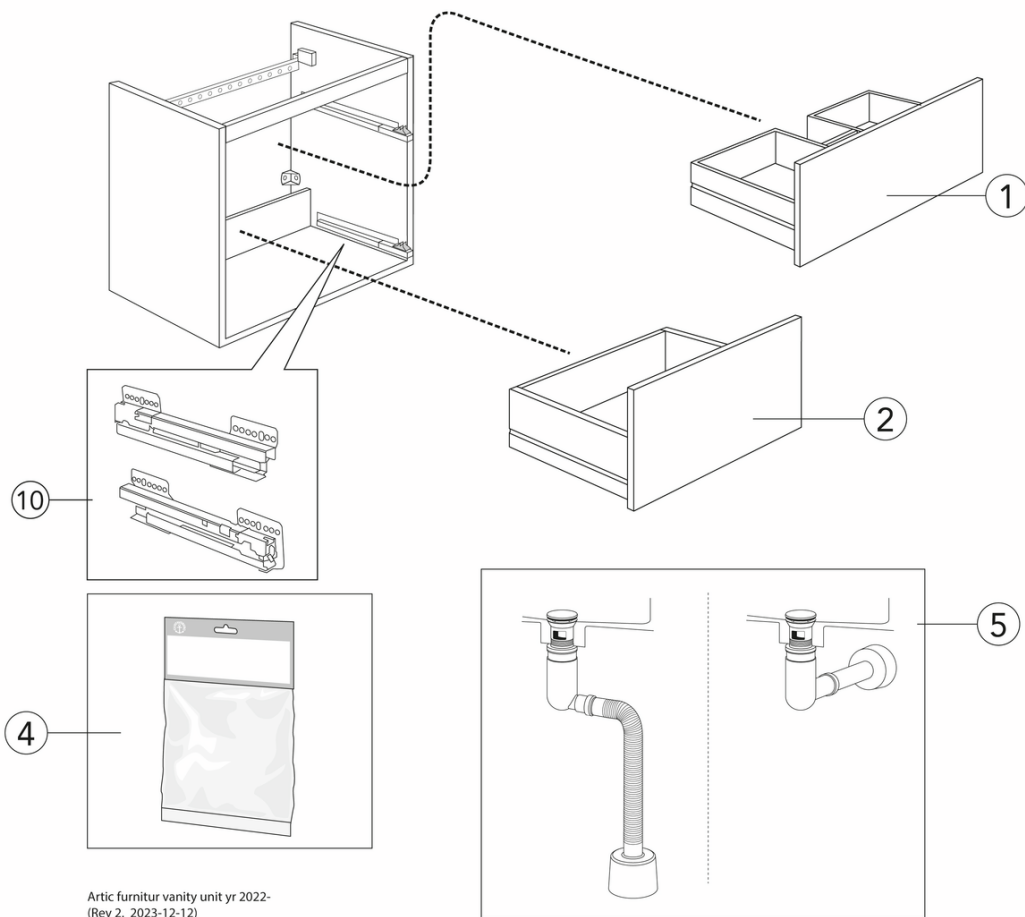

Article numbers

Art-no.
GB71ACVU80TL00

EAN
4065467171652

Packaging information

Length: 495 mm | Width: 800 mm | Height: 580 mm

Weight: 32 kg

Weight: 1 pc

Assembling & Care

Energy labeling and certifications

Spare parts

Artic furnitur vanity unit yr 2022-
(Rev 2. 2023-12-12)

No.	Product	Art-no.
1a	Front top Vanity 120, Peach	GB8148000169
1b	Front top Vanity 120, Ash grey	GB8148000168
1c	Front top Vanity 120, Black ash veneer	GB8148000167
1d	Front top Vanity 120, White	GB8148000166
1e	Front top Vanity 100, Peach	GB8148000165
1f	Front top Vanity 100, Ash grey	GB8148000164
1g	Front top Vanity 100, Black ash veneer	GB8148000163
1h	Front top Vanity 100, White	GB8148000162
1i	Front top Vanity 80, Peach	GB8148000161
1j	Front top Vanity 80, Ash grey	GB8148000160
1k	Front top Vanity 80, Black ash veneer	GB8148000159
1l	Front top Vanity 80, White	GB8148000158
1m	Front top Vanity 60, Peach	GB8148000157
1n	Front top Vanity 60, Ash grey	GB8148000156
1o	Front top Vanity 60, Black ash veneer	GB8148000155
1p	Front top Vanity 60, White	GB8148000154
2a	Front bottom Vanity 120, Peach	GB8148000185
2b	Front bottom Vanity 120, Ash grey	GB8148000184
2c	Front bottom Vanity 120, Black ash veneer	GB8148000183
2d	Front bottom Vanity 120, White	GB8148000182
2e	Front bottom Vanity 100, Peach	GB8148000181
2f	Front bottom Vanity 100, Ash grey	GB8148000180
2g	Front bottom Vanity 100, Black ash veneer	GB8148000179
2h	Front bottom Vanity 100, White	GB8148000178
2i	Front bottom Vanity 80, Peach	GB8148000177
2j	Front bottom Vanity 80, Ash grey	GB8148000176
2k	Front bottom Vanity 80, Black ash veneer	GB8148000175
2l	Front bottom Vanity 80, White	GB8148000174
2m	Front bottom Vanity 60, Peach	GB8148000173
2n	Front bottom Vanity 60, Ash grey	GB8148000172
2o	Front bottom Vanity 60, Black ash veneer	GB8148000171
2p	Front bottom Vanity 60, White	GB8148000170
4		GB8148000006
5		GB8148000002
10		GB8148000137