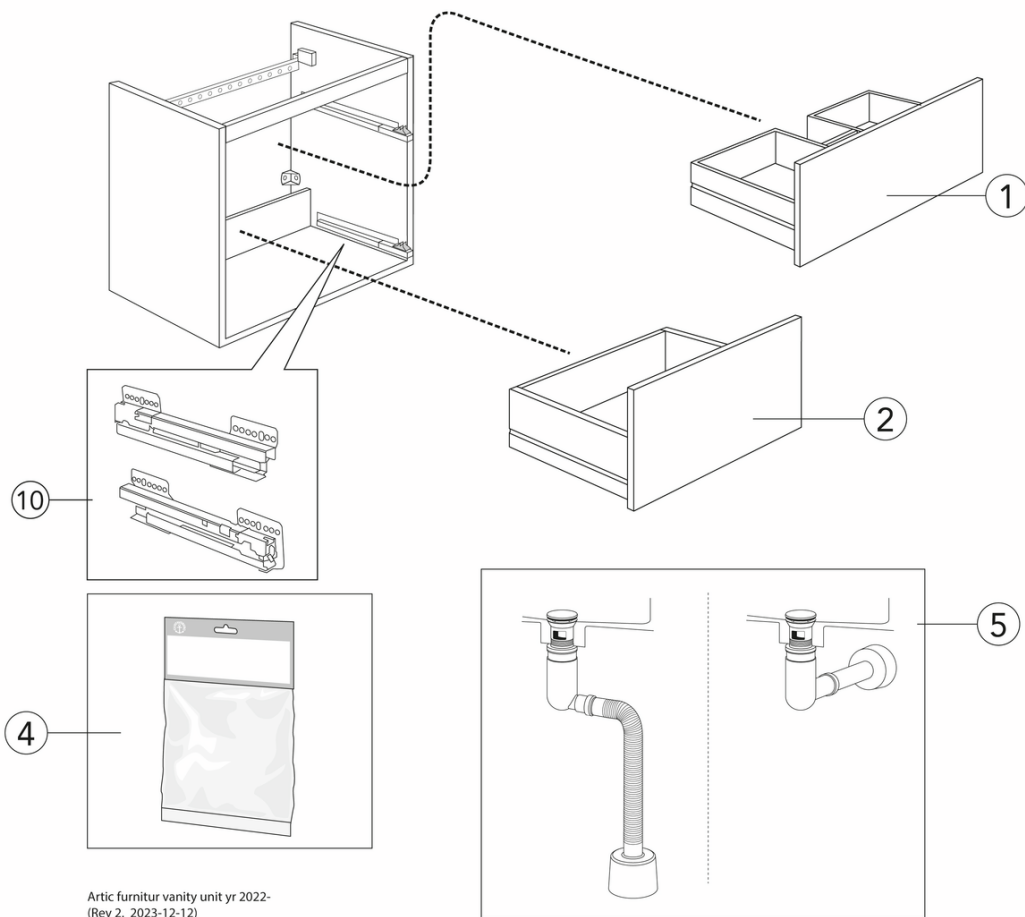

Spare parts

Artic furnitur vanity unit yr 2022-
(Rev 2. 2023-12-12)

No.	Product	Art-no.
1a	Front top Vanity 120, Peach	GB8148000169
1b	Front top Vanity 120, Ash grey	GB8148000168
1c	Front top Vanity 120, Black ash veneer	GB8148000167
1d	Front top Vanity 120, White	GB8148000166
1e	Front top Vanity 100, Peach	GB8148000165
1f	Front top Vanity 100, Ash grey	GB8148000164
1g	Front top Vanity 100, Black ash veneer	GB8148000163
1h	Front top Vanity 100, White	GB8148000162
1i	Front top Vanity 80, Peach	GB8148000161
1j	Front top Vanity 80, Ash grey	GB8148000160
1k	Front top Vanity 80, Black ash veneer	GB8148000159
1l	Front top Vanity 80, White	GB8148000158
1m	Front top Vanity 60, Peach	GB8148000157
1n	Front top Vanity 60, Ash grey	GB8148000156
1o	Front top Vanity 60, Black ash veneer	GB8148000155
1p	Front top Vanity 60, White	GB8148000154
2a	Front bottom Vanity 120, Peach	GB8148000185
2b	Front bottom Vanity 120, Ash grey	GB8148000184
2c	Front bottom Vanity 120, Black ash veneer	GB8148000183
2d	Front bottom Vanity 120, White	GB8148000182
2e	Front bottom Vanity 100, Peach	GB8148000181
2f	Front bottom Vanity 100, Ash grey	GB8148000180
2g	Front bottom Vanity 100, Black ash veneer	GB8148000179
2h	Front bottom Vanity 100, White	GB8148000178
2i	Front bottom Vanity 80, Peach	GB8148000177
2j	Front bottom Vanity 80, Ash grey	GB8148000176
2k	Front bottom Vanity 80, Black ash veneer	GB8148000175
2l	Front bottom Vanity 80, White	GB8148000174
2m	Front bottom Vanity 60, Peach	GB8148000173
2n	Front bottom Vanity 60, Ash grey	GB8148000172
2o	Front bottom Vanity 60, Black ash veneer	GB8148000171
2p	Front bottom Vanity 60, White	GB8148000170
4		GB8148000006
5		GB8148000002
10		GB8148000137