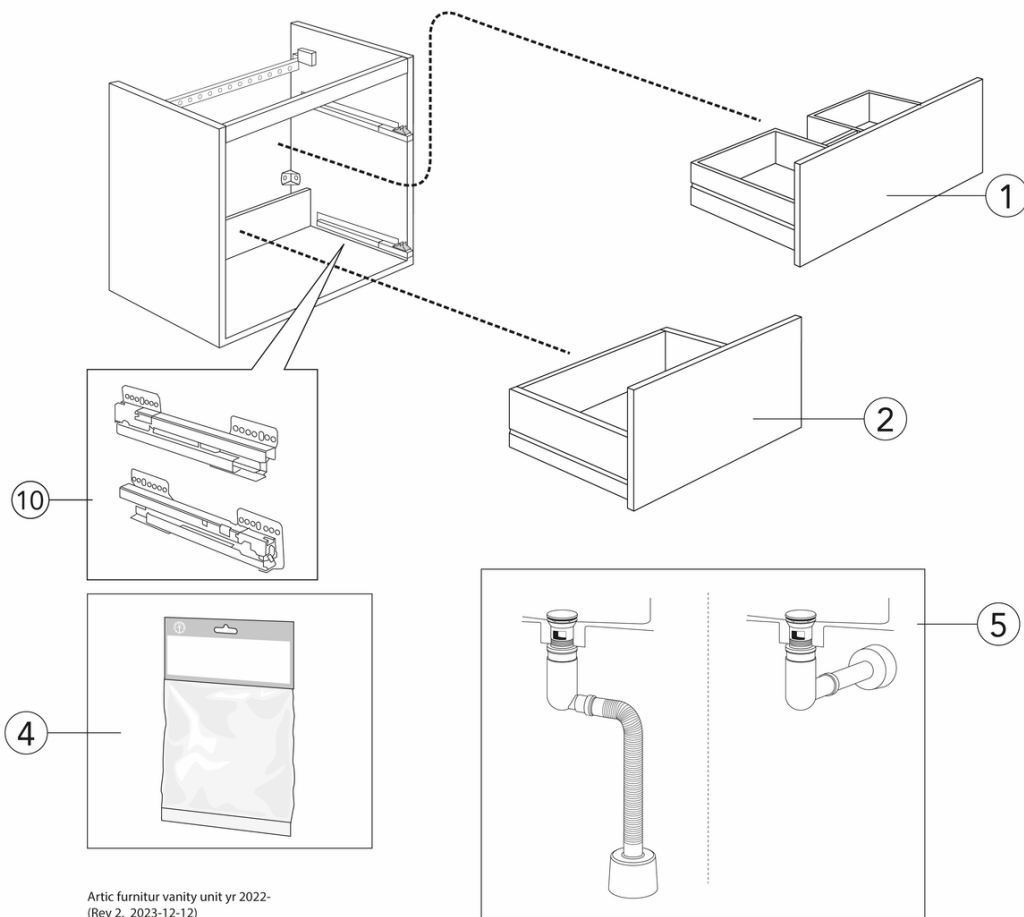

Article numbers

Art-no.
GB71ACVU10TL012

EAN
4065467175155

Assembling & Care

Energy labeling and certifications

Spare parts

Artic furnitur vanity unit yr 2022-
(Rev 2. 2023-12-12)

No.	Product	Art-no.
1a	Front top Vanity 120, Peach	GB8148000169
1b	Front top Vanity 120, Ash grey	GB8148000168
1c	Front top Vanity 120, Black ash veneer	GB8148000167
1d	Front top Vanity 120, White	GB8148000166
1e	Front top Vanity 100, Peach	GB8148000165
1f	Front top Vanity 100, Ash grey	GB8148000164
1g	Front top Vanity 100, Black ash veneer	GB8148000163
1h	Front top Vanity 100, White	GB8148000162
1i	Front top Vanity 80, Peach	GB8148000161
1j	Front top Vanity 80, Ash grey	GB8148000160
1k	Front top Vanity 80, Black ash veneer	GB8148000159
1l	Front top Vanity 80, White	GB8148000158
1m	Front top Vanity 60, Peach	GB8148000157
1n	Front top Vanity 60, Ash grey	GB8148000156
1o	Front top Vanity 60, Black ash veneer	GB8148000155
1p	Front top Vanity 60, White	GB8148000154
2a	Front bottom Vanity 120, Peach	GB8148000185
2b	Front bottom Vanity 120, Ash grey	GB8148000184
2c	Front bottom Vanity 120, Black ash veneer	GB8148000183
2d	Front bottom Vanity 120, White	GB8148000182
2e	Front bottom Vanity 100, Peach	GB8148000181
2f	Front bottom Vanity 100, Ash grey	GB8148000180
2g	Front bottom Vanity 100, Black ash veneer	GB8148000179
2h	Front bottom Vanity 100, White	GB8148000178
2i	Front bottom Vanity 80, Peach	GB8148000177
2j	Front bottom Vanity 80, Ash grey	GB8148000176
2k	Front bottom Vanity 80, Black ash veneer	GB8148000175
2l	Front bottom Vanity 80, White	GB8148000174
2m	Front bottom Vanity 60, Peach	GB8148000173
2n	Front bottom Vanity 60, Ash grey	GB8148000172
2o	Front bottom Vanity 60, Black ash veneer	GB8148000171
2p	Front bottom Vanity 60, White	GB8148000170
4		GB8148000006
5		GB8148000002
10		GB8148000137