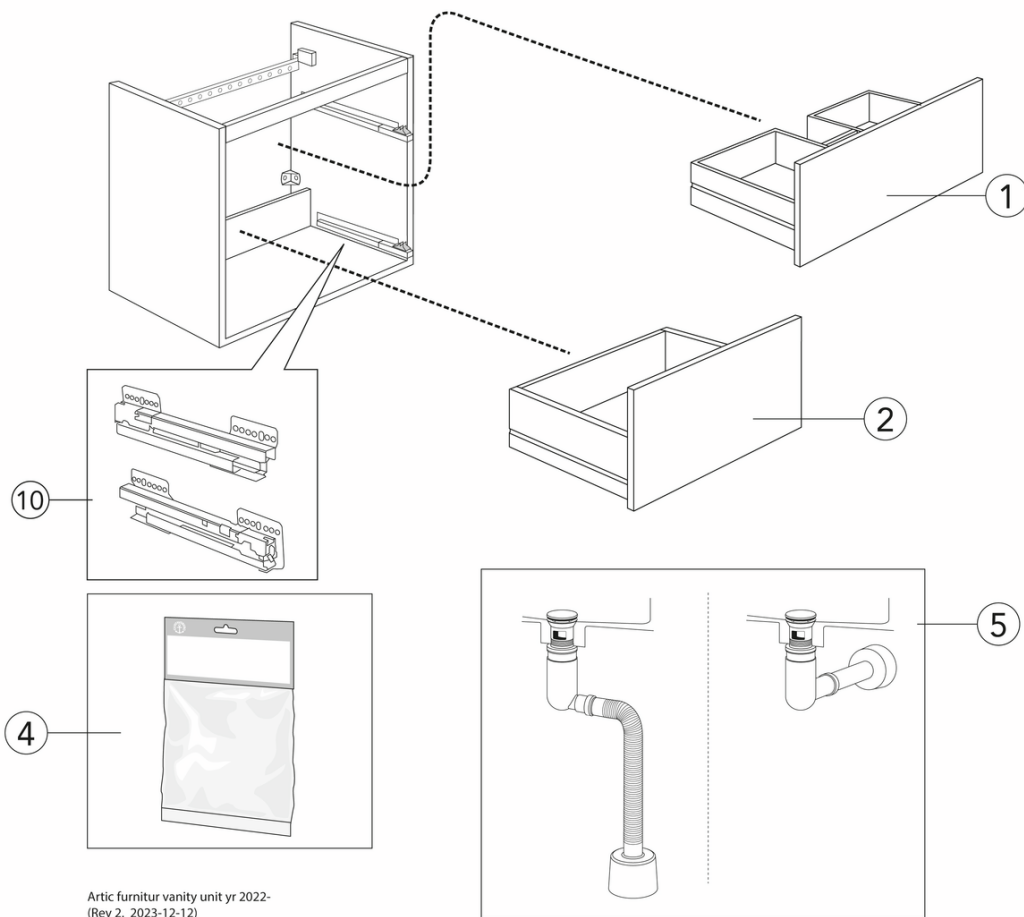

Spare parts

Artic furnitur vanity unit yr 2022-
(Rev 2. 2023-12-12)

No.	Product	Art-no.
1a	Front top Vanity 120, Peach	GB8148000169
1b	Front top Vanity 120, Ash grey	GB8148000168
1c	Front top Vanity 120, Black ash veneer	GB8148000167
1d	Front top Vanity 120, White	GB8148000166
1e	Front top Vanity 100, Peach	GB8148000165
1f	Front top Vanity 100, Ash grey	GB8148000164
1g	Front top Vanity 100, Black ash veneer	GB8148000163
1h	Front top Vanity 100, White	GB8148000162
1i	Front top Vanity 80, Peach	GB8148000161
1j	Front top Vanity 80, Ash grey	GB8148000160
1k	Front top Vanity 80, Black ash veneer	GB8148000159
1l	Front top Vanity 80, White	GB8148000158
1m	Front top Vanity 60, Peach	GB8148000157
1n	Front top Vanity 60, Ash grey	GB8148000156
1o	Front top Vanity 60, Black ash veneer	GB8148000155
1p	Front top Vanity 60, White	GB8148000154
2a	Front bottom Vanity 120, Peach	GB8148000185
2b	Front bottom Vanity 120, Ash grey	GB8148000184
2c	Front bottom Vanity 120, Black ash veneer	GB8148000183
2d	Front bottom Vanity 120, White	GB8148000182
2e	Front bottom Vanity 100, Peach	GB8148000181
2f	Front bottom Vanity 100, Ash grey	GB8148000180
2g	Front bottom Vanity 100, Black ash veneer	GB8148000179
2h	Front bottom Vanity 100, White	GB8148000178
2i	Front bottom Vanity 80, Peach	GB8148000177
2j	Front bottom Vanity 80, Ash grey	GB8148000176
2k	Front bottom Vanity 80, Black ash veneer	GB8148000175
2l	Front bottom Vanity 80, White	GB8148000174
2m	Front bottom Vanity 60, Peach	GB8148000173
2n	Front bottom Vanity 60, Ash grey	GB8148000172
2o	Front bottom Vanity 60, Black ash veneer	GB8148000171
2p	Front bottom Vanity 60, White	GB8148000170
4		GB8148000006
5		GB8148000002
10		GB8148000137