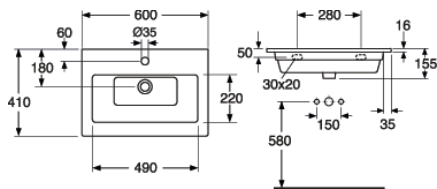

Technical information

- CO2 Footprint: 41.54 kg