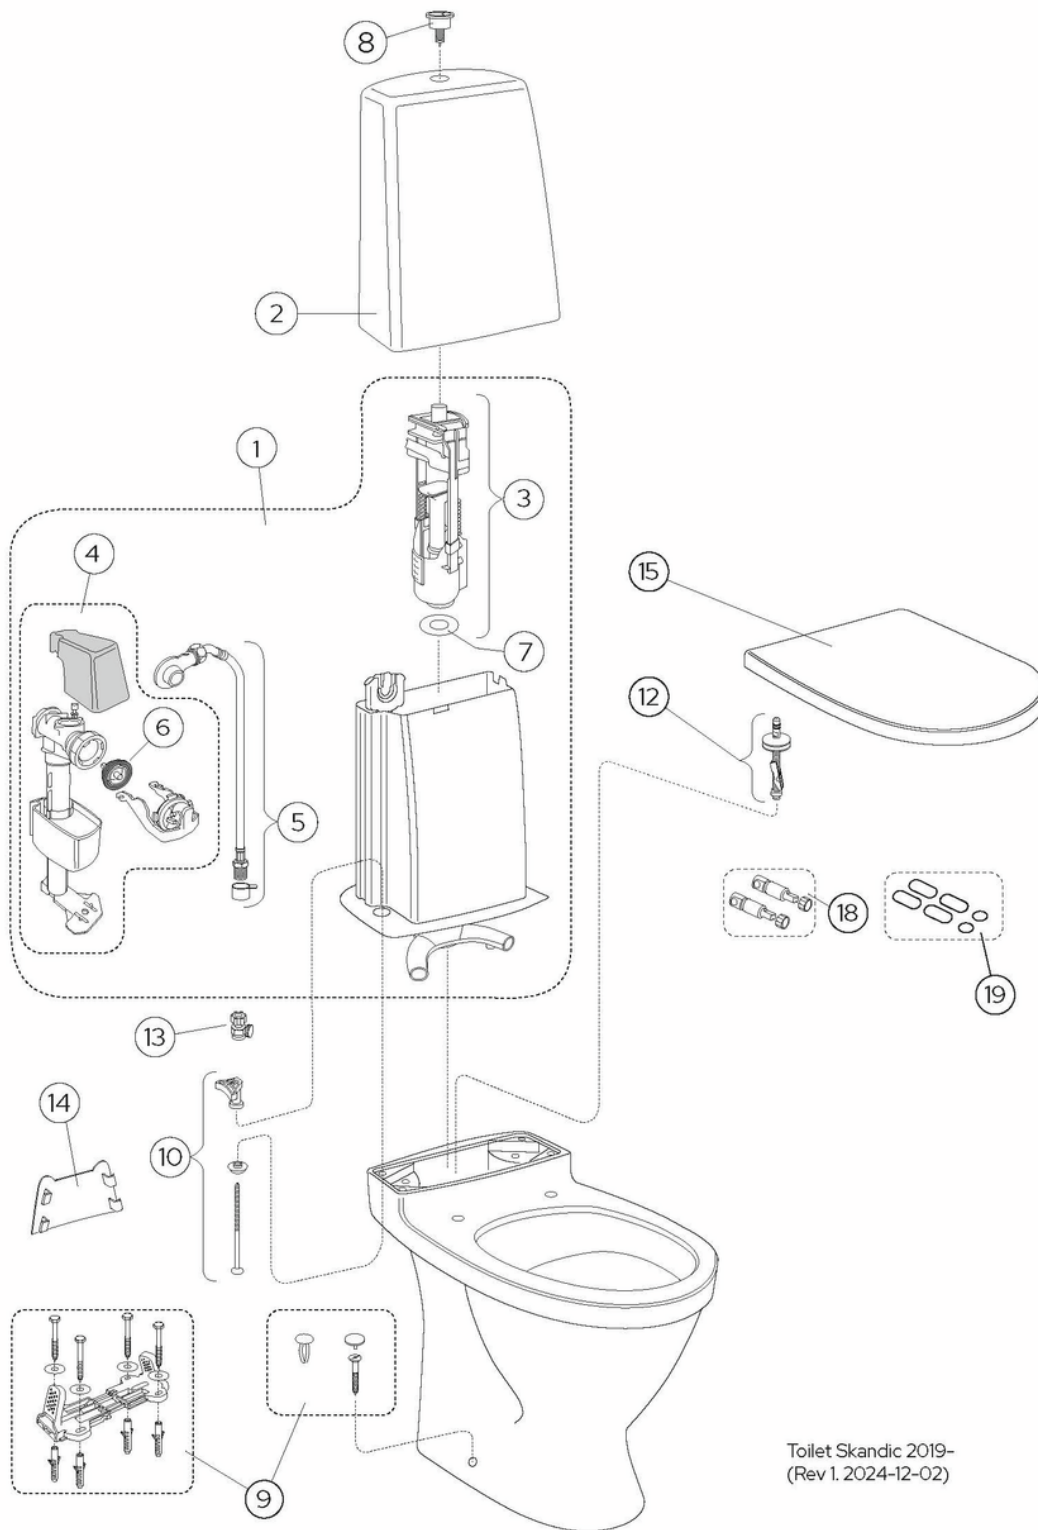

Quality of life since 1825

Toilet Pacific 6500 - hidden S-trap

Dual flush 4/2L, SC/QR seat.

Product features

Article numbers

Art-no.
GB116500201331

EAN
4062373888674

Packaging information

Length: 680 mm | Width: 360 mm | Height: 940 mm

Weight: 33 kg

Weight: 1 pc

Assembling & Care

Energy labeling and certifications

- CE approved, SS-EN 33 dimensioning and SS-EN 997 function

Technical information

- CO2 Footprint: 76.73 kg
- Flushing - water quantity: 2/4 L Dobbeltskyl
- Trap à Outlet: Hidden trap S-Trap
- Standard connection dimension: c/c 155mm sitsfäste

Spare parts

Toilet Skandic 2019-
(Rev 1. 2024-12-02)

No.	Product	Art-no.
1	Complete inner tank	GB19299N0101
2a	Cistern housing	GB186T01001200
2b	Cistern housing	GB186T02001200
2c	Cistern housing	GB186T03001200
3	Valve housing, flush valve	9GN00100
4	Fill valve	9GN03200
6	Membrane	9GN00300
7	Valve housing gasket	9GN00400
8a	Flush button	87569861
8b	Public single push button	9GN016D7
8c	Flush button	875698K5
9a	Floor fixation kit	92242500
9b	Plug bag, complete	GB19299P0207
10	Cistern fixation kit	92226100
11	seat hinges	92096361
13	Shut-off valve	GB1929900503
14	Cover panel	GB1929903410
15	seat hinges	92095761
16	Toilet seat Nautic 9M25 - Rigid fixings	9M256101
17a	Toilet seat Nautic - Slim seat	8M45S101
17b	Toilet seat Nautic 9M26 - SC/QR	9M26S101
17c	Toilet seat Nautic 9M26 - SC/QR	9M26S136
18	Soft Close damper	GB92242400
19	Buffer set	92242001