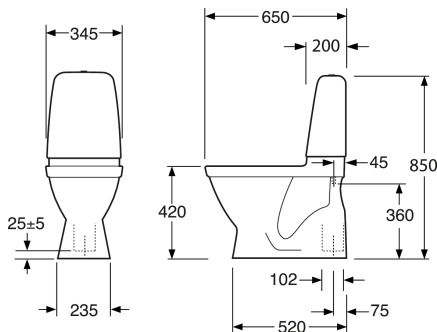

Quality of life since 1825

Toilet Pacific 6500 - hidden S-trap

Dual flush 4/2L, SC/QR seat.

Product features

Article numbers

Art-no.
GB116500201331

EAN
4062373888674

Packaging information

Length: 680 mm | Width: 360 mm | Height: 940 mm

Weight: 33 kg

Weight: 1 pc

Assembling & Care

Energy labeling and certifications

- CE approved, SS-EN 33 dimensioning and SS-EN 997 function

Technical information

- CO2 Footprint: 76.73 kg
- Flushing - water quantity: 2/4 L Dobbeltskyl
- Trap à Outlet: Hidden trap S-Trap
- Standard connection dimension: c/c 155mm sitsfäste

Spare parts

Toilet Skandic 2019-
(Rev 1. 2024-12-02)