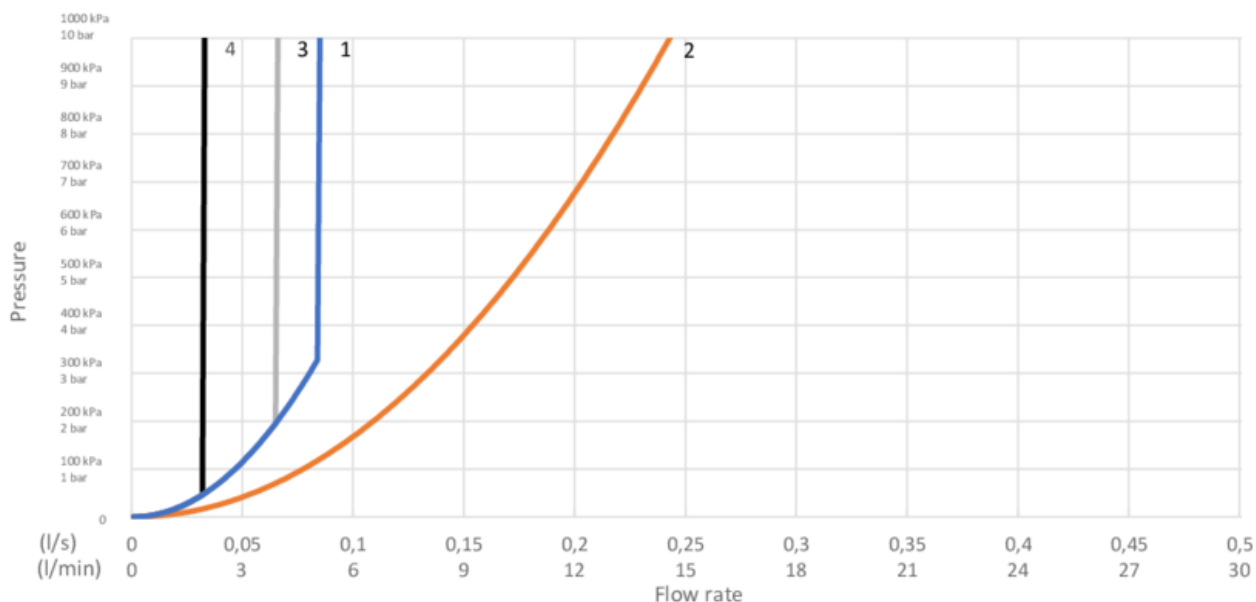

Weight: 2.01 kg

Weight: 1 pc

Assembling & Care

Prior to installation the lines must be flushed up to the faucet. The faucet is connected with the cold water line on the right and the hot water line on the left. Water pressure: max 1000 kPa, min 50kPa. Hot water temperature: max 70°C, min 45°C. Please note that we are not liable for damage resulting from improper installation.

Energy labeling and certifications

Technical information

- Max. tap capacity (at 300 kPa): 0,079 l/s
- Standard connection dimension: 10mm

Spare parts

ExplodedView Nautic 2_washbasin
(Rev 1. 2021-01-21)

No.	Product	Art-no.
1	Lever, New Nautic 2021-->	GB41639803 01
2	Cover	GB41639523 01
3	Nut - ceramic package	GB41639522 01
4	Ceramic package	GB41637393
5	Ceramic Cartridge	GB41639567 01
6	Aerator	GB41630131 01
7	Aerator	GB41639565 01
8	Aerator	GB41639171 01
9	SoftPex hose	GB41639279 02
10	SoftPex hose	GB41638721 02
11	SoftPex hose	GB41638708 02
12	Mounting kit New Nautic	GB41639936 01
13	Softpex hose 300 mm	GB41638720 01
14	Shower hose, Biflex	GB41636263 00
15	Hand shower	GB41633860 33
16	Hand shower fixing	GB41637575
18	Pushdown valve	GB41636575 01
19	Plug valve	GB41637445
20	Single lever Care	GB41639801 01

GUSTAVSBERG/

FLOW CHART/

Washbasin mixer, energy class A New Care

- 1. Max flow
- 2. Side spray
- 3. Optional aerator GB41638662 10
- 4. Optional aerator GB41638663 10

1. Max flow

- Flowrate at 300 kPa:	0,079 l/s
- Pressure at flow 0,1 l/s:	N/A
- Pressure at flow 0,2 l/s:	N/A
- Pressure at flow 0,33 l/s:	N/A