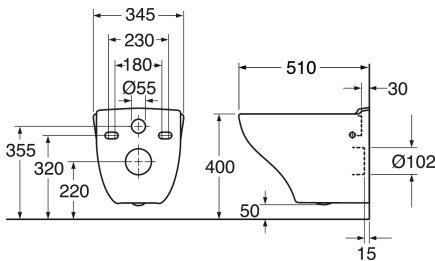

Article numbers

Art-no.
GB111530001000

EAN
4062373897706

Packaging information

Length: 390 mm | Width: 360 mm | Height: 530 mm

Weight: 21.2 kg

Weight: 1 pc

Assembling & Care

Energy labeling and certifications

Technical information

- CO2 Footprint: 54.56 kg
- Flushing - water quantity: 4,5/3 Dual flush 4,5/3 (L)
- Standard connection dimension: c/c 155mm sitsfäste

Spare parts