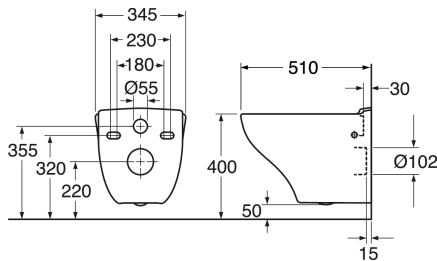

Quality of life since 1825

Wall hung WC Nautic 1530 – Hygienic Flush

SC/QR seat, C+

Product features

- Concealed fixation and easy-to-clean surfaces
- Flexibel bolt distance: c-c 180/230 mm
- Open rim with complete bowl flush

Article numbers

Art-no.
GB1115300R1040

EAN
4062373897751

Packaging information

Length: 450 mm | Width: 390 mm | Height: 535 mm
Weight: 21 kg
Weight: 1 pc

Assembling & Care

Energy labeling and certifications

Technical information

- CO2 Footprint: 59.52 kg
- Flushing - water quantity: 4,5/3 Dual flush 4,5/3 (L)
- Standard connection dimension: c/c 155mm sitsfäste

Spare parts

Toilet Nautic 1530 yr 2022-
(Rev 1. 2022-06-22)