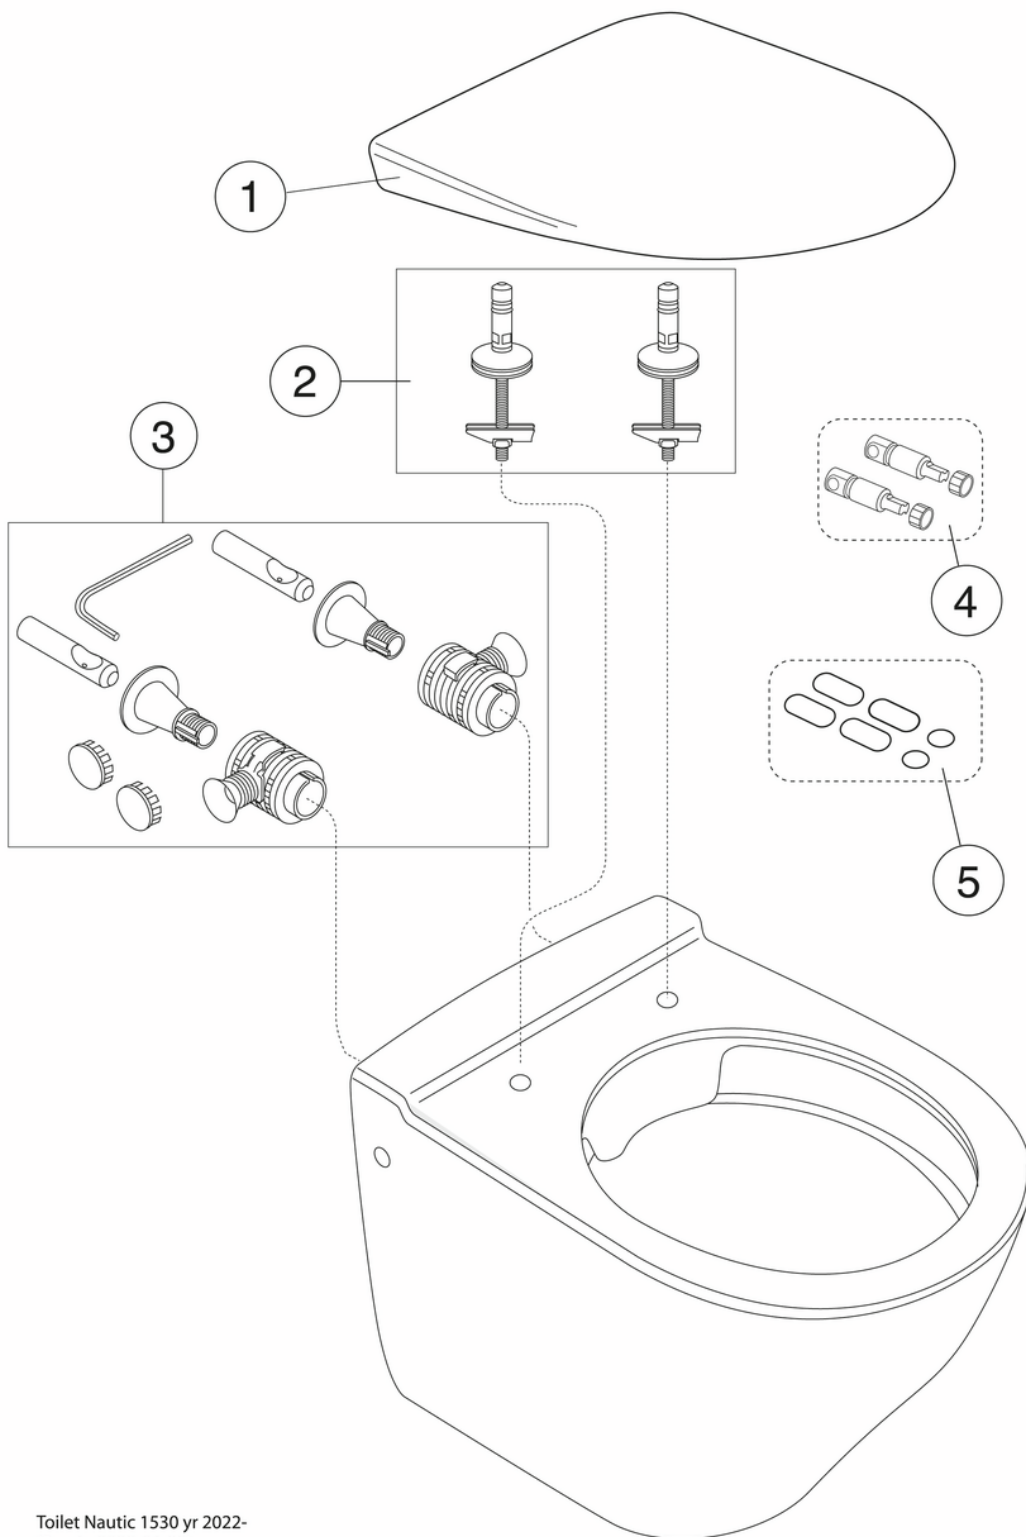

Quality of life since 1825

Wall hung WC Nautic 1530 – Hygienic Flush

SC/QR seat, C+

Product features

- Concealed fixation and easy-to-clean surfaces
- Flexibel bolt distance: c-c 180/230 mm
- Open rim with complete bowl flush

Article numbers

Art-no.
GB1115300R1040

EAN
4062373897751

Packaging information

Length: 450 mm | Width: 390 mm | Height: 535 mm
Weight: 21 kg
Weight: 1 pc

Assembling & Care

Energy labeling and certifications

Technical information

- CO2 Footprint: 59.52 kg
- Flushing - water quantity: 4,5/3 Dual flush 4,5/3 (L)
- Standard connection dimension: c/c 155mm sitsfäste

Spare parts

Toilet Nautic 1530 yr 2022-
(Rev 1. 2022-06-22)

No.	Product	Art-no.
1a	Toilet seat Nautic 9M24 - Standard	9M246101
1b	Toilet seat Nautic - Slim seat	8M45S101
1c	Toilet seat Nautic 9M26 - SC/QR	9M26S101
1d	Toilet seat Nautic 9M26 - SC/QR	9M26S136
1e	Toilet seat Nautic 9M25 - Rigid fixings	9M256101
2a	seat hinges	92095761
2b	seat hinges	92096361
3	wall mounting kit	92095801
4	Soft Close damper	92242400
5	Buffer set	92242001