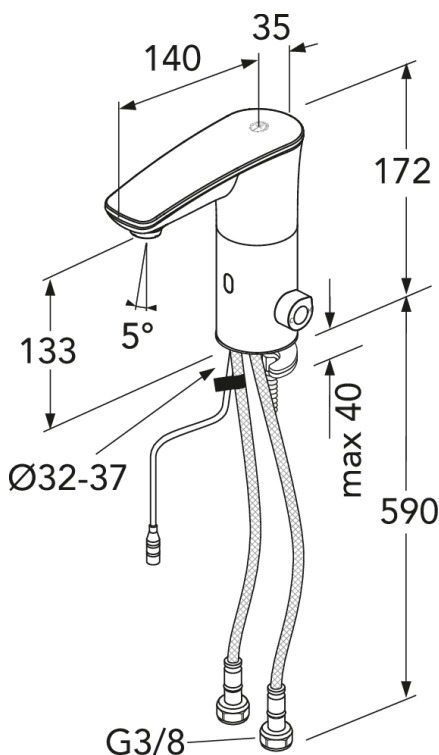

Article numbers

Art-no.
GB41218881

EAN
7391530080826

Packaging information

Length: 350 mm | Width: 300 mm | Height: 85 mm

Weight: 1.74 kg

Weight: 1 pc

Assembling & Care

Prior to installation the lines must be flushed up to the faucet. The faucet is connected with the cold water line on the right and the hot water line on the left. Water pressure: max 1000 kPa, min 50kPa. Hot water temperature: max 70°C, min 45°C. Please note that we are not liable for damage resulting from improper installation.

Energy labeling and certifications

Technical information

- Max. tap capacity (at 300 kPa): 0,032 l/s
- Standard connection dimension: 3/8

Spare parts

ExplodedView Sensor_mixers (Rev 2. 2023-05-05)

No.	Product	Art-no.
1	Aerator 0,5 gpm	GB4165033901
2	Aerator 1,2 gpm	GB4165033801
3	Aerator ring	GB4165033701
4	Battery house Sensoric.1.0	GB4165033501
5	Solenoid valve Sensoric 1.0	GB4165033601
6	Hose with check valve Sensoric 1.0	GB4165033302
7	Distance ring Sensoric 1.0	GB4165034101
8	Distance ring Sensoric 1.0	GB4165034201
9	Transformer 9V, 3m	GB4165034001
10	Aerator ring, Matte black	GB416503370153
11	Distance ring Sensoric 1.0	GB416503410153
12	Distance ring Sensoric 1.0	GB416503420153
13	Sensoric cord 3m	GB4165060101
14	Sensoric cord 1m	GB4165060001
16	Sensoric Adapter	GB4165059801