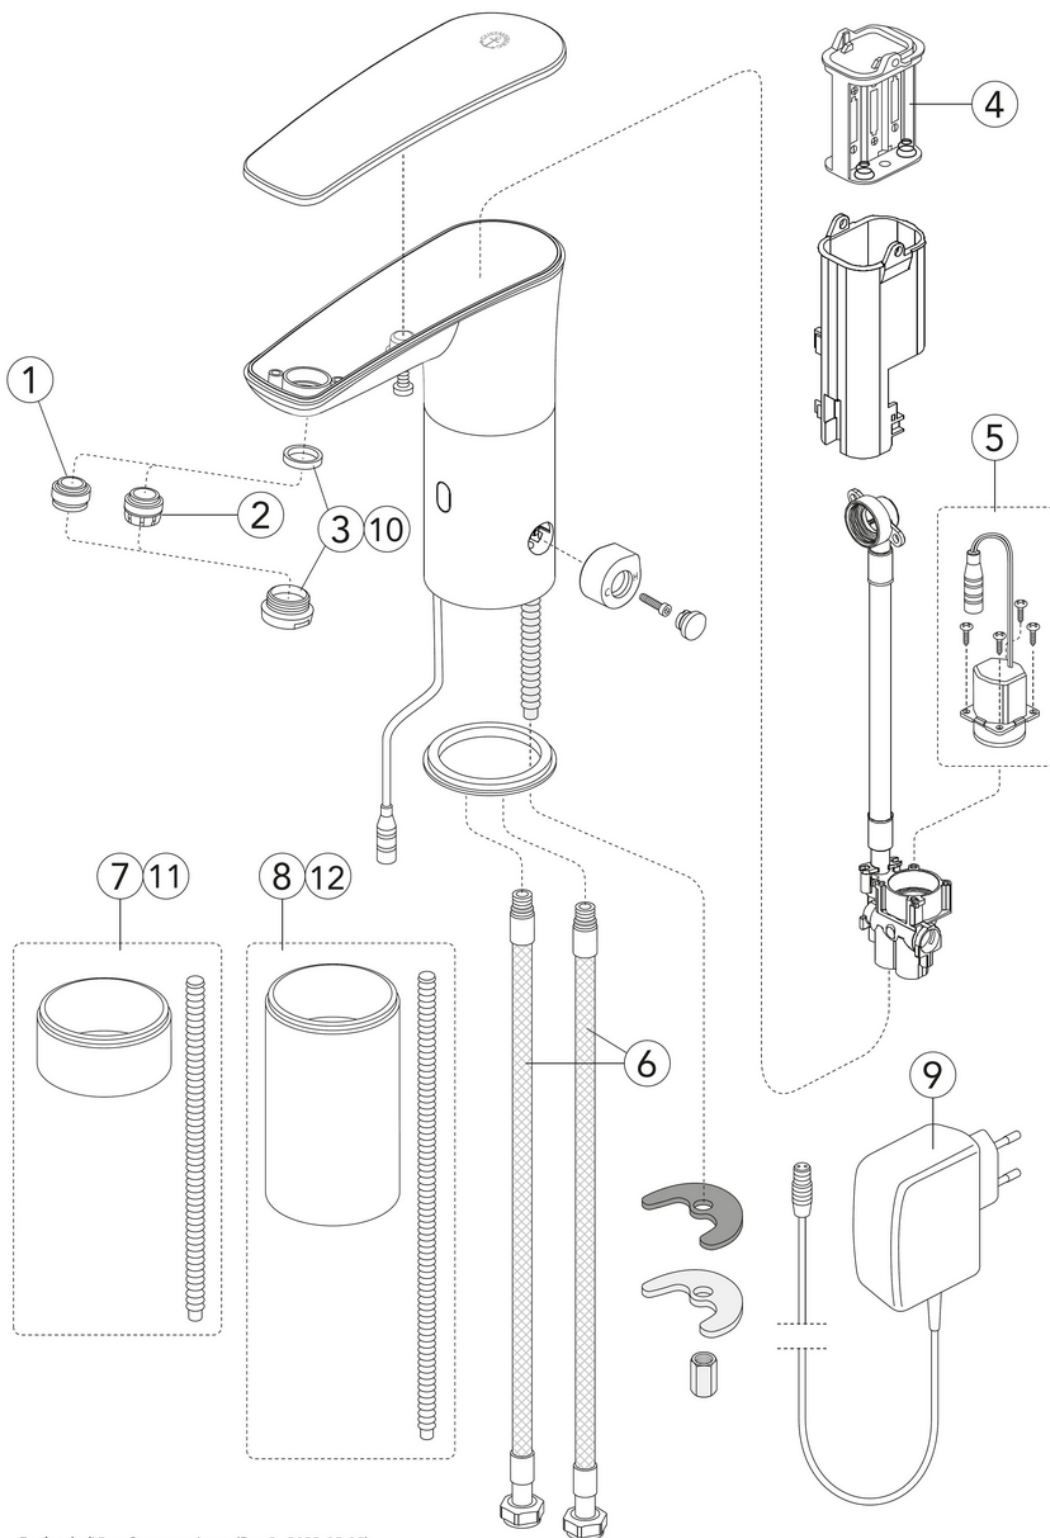

Article numbers

Art-no.
GB41218881

EAN
7391530080826

Packaging information

Length: 350 mm | Width: 300 mm | Height: 85 mm

Weight: 1.74 kg

Weight: 1 pc

Assembling & Care

Prior to installation the lines must be flushed up to the faucet. The faucet is connected with the cold water line on the right and the hot water line on the left. Water pressure: max 1000 kPa, min 50kPa. Hot water temperature: max 70°C, min 45°C. Please note that we are not liable for damage resulting from improper installation.

Energy labeling and certifications

Technical information

- Max. tap capacity (at 300 kPa): 0,032 l/s
- Standard connection dimension: 3/8

Spare parts

ExplodedView Sensor_mixers (Rev 2. 2023-05-05)

No.	Product	Art-no.
1	Aerator 0,5 gpm	GB4165033901
2	Aerator 1,2 gpm	GB4165033801
3	Aerator ring	GB4165033701
4	Battery house Sensoric.1.0	GB4165033501
5	Solenoid valve Sensoric 1.0	GB4165033601
6	Hose with check valve Sensoric 1.0	GB4165033302
7	Distance ring Sensoric 1.0	GB4165034101
8	Distance ring Sensoric 1.0	GB4165034201
9	Transformer 9V, 3m	GB4165034001
10	Aerator ring, Matte black	GB416503370153
11	Distance ring Sensoric 1.0	GB416503410153
12	Distance ring Sensoric 1.0	GB416503420153
13	Sensoric cord 3m	GB4165060101
14	Sensoric cord 1m	GB4165060001
16	Sensoric Adapter	GB4165059801

GUSTAVSBERG/

FLOW CHART/

Sensor Mixer Sensoric 1.0

GUSTAVSBERG /
SMARTER BATHROOMS

- 1. GB41218881 (4,3 l/min)
- 2. GB41218881 (1,9 l/min)

1. GB41218881 (4,3 l/min)		2. GB41218881 (1,9 l/min)	
- Flow rate at 300 kPa:	0,066 l/s	- Flow rate at 300 kPa:	0,032 l/s
- Pressure at flow 0,1 l/s:	N/A	- Pressure at flow 0,1 l/s:	N/A
- Pressure at flow 0,2 l/s:	N/A	- Pressure at flow 0,2 l/s:	N/A
- Pressure at flow 0,33 l/s:	N/A	- Pressure at flow 0,33 l/s:	N/A