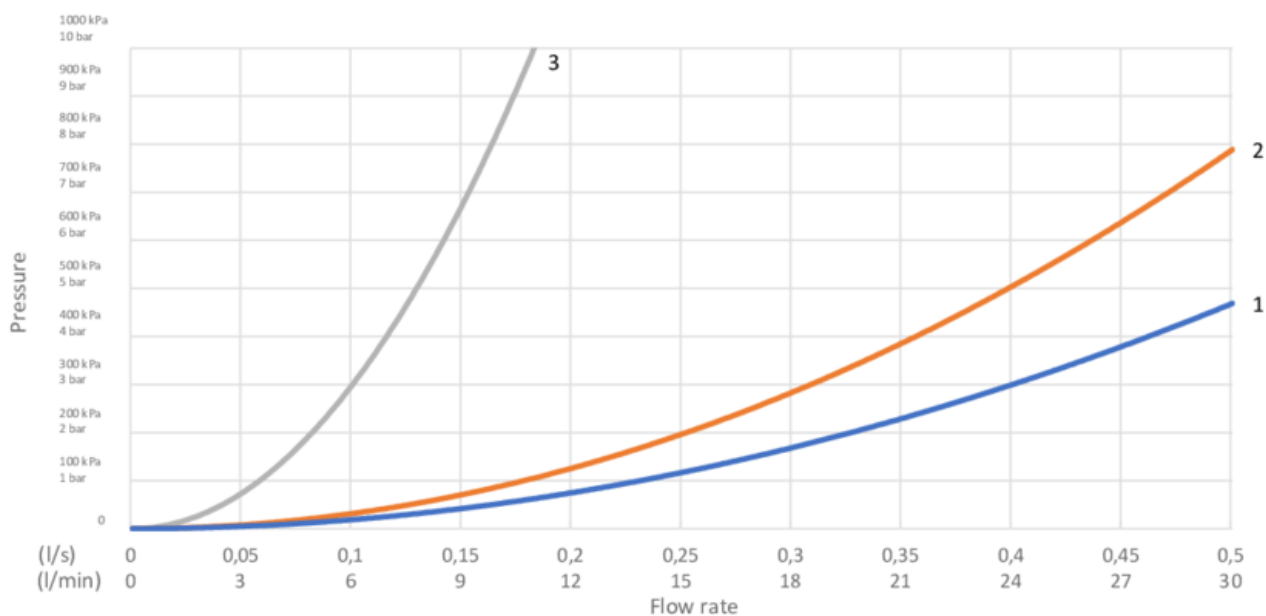

Teknisk information

- Max. tap capacity (at 300 kPa): 0,4 l/s
- Pressure loss with flow (0,33 l/s) 204 kPa
- Produktens CO2e fotavtryck: 8,78 kg
- Anslutningsdimension: 160 c-c

GUSTAVSBERG/

FLOW CHART/

Thermostatic Bathtub Mixers

- 1. Max flow bathtub outlet
- 2. Bathtub outlet
- 3. Shower set GB41106250

1. Max flow bathtub outlet

- Flow rate at 300 kPa:	0,4 l/s
- Pressure at flow 0,1 l/s:	19 kPa
- Pressure at flow 0,2 l/s:	75 kPa
- Pressure at flow 0,33 l/s:	204 kPa