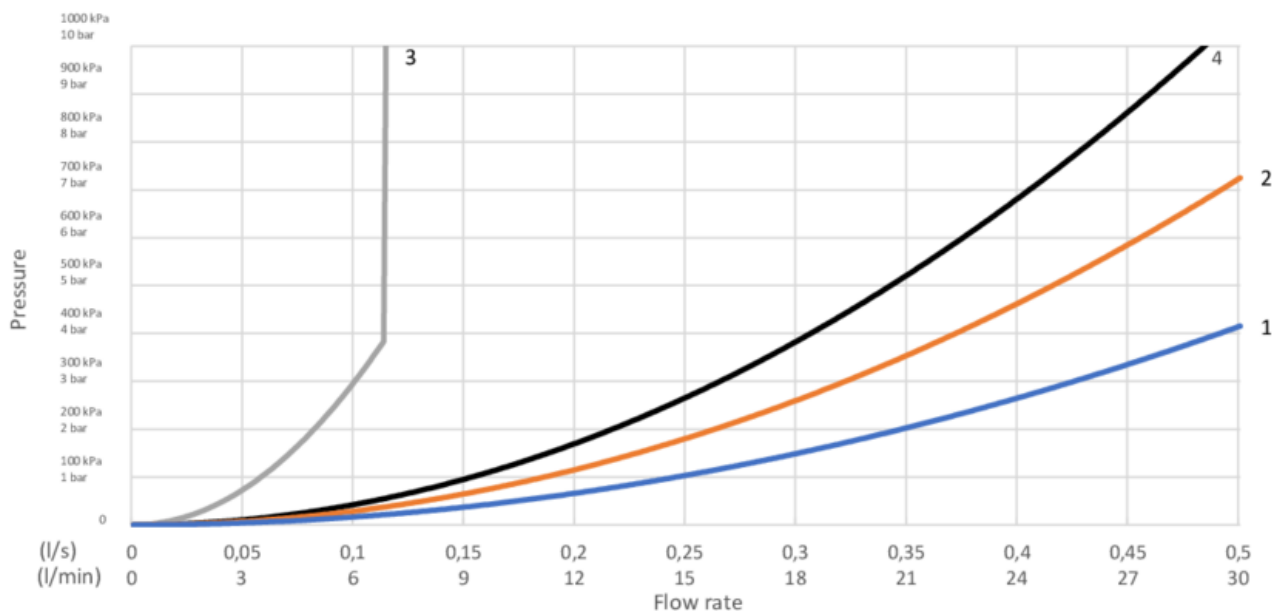

Article numbers

Art-no.
GB412023040

EAN
7391530075754

Packaging information

Length: 292 mm | Width: 95 mm | Height: 74 mm
Weight: 1.66 kg
Weight: 1 pc

Assembling & Care

Prior to installation the lines must be flushed up to the faucet. The faucet is connected with the cold water line on the right and the hot water line on the left. Water pressure: max 1000 kPa, min 50kPa. Hot water temperature: max 80°C, min 45°C. Please note that we are not liable for damage resulting from improper installation.

Energy labeling and certifications

- Complies with Safe Water installation requirements.

Technical information

- Max. tap capacity (at 300 kPa): 0,425 l/s
- Pressure loss with flow (0,33 l/s) 181 kPa
- CO2 Footprint: 8.25 kg

GUSTAVSBERG/

FLOW CHART/ Thermostatic Mixers

- 1. Max flow (bath- and shower outlet)
- 2. Bathtub outlet: Spouts GB41650247, GB41650320
- 3. Shower set GB41106250
- 4. Spout GB41650279 (85 mm)

1. Max flow (bath- and shower outlet)	2. Bathtub outlet: Spouts GB41650247, GB41650320
- Flow rate at 300 kPa: 0,425 l/s	- Flow rate at 300 kPa: 0,322 l/s
- Pressure at flow 0,1 l/s: 17 kPa	- Pressure at flow 0,1 l/s: 29 kPa
- Pressure at flow 0,2 l/s: 66 kPa	- Pressure at flow 0,2 l/s: 116 kPa
- Pressure at flow 0,33 l/s: 181 kPa	- Pressure at flow 0,33 l/s: 316 kPa

3. Shower set GB41106250	4. Spout GB41650279 (85 mm)
- Flow rate at 300 kPa: 0,1 l/s	- Flow rate at 300 kPa: 0,265 l/s
- Pressure at flow 0,1 l/s: 300 kPa	- Pressure at flow 0,1 l/s: 43 kPa
- Pressure at flow 0,2 l/s: N/A	- Pressure at flow 0,2 l/s: 171 kPa
- Pressure at flow 0,33 l/s: N/A	- Pressure at flow 0,33 l/s: 465 kPa